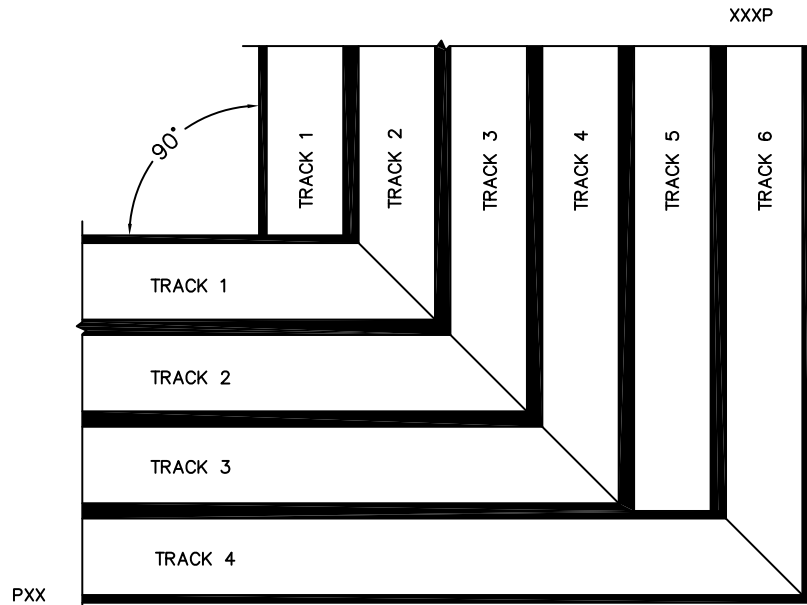

FLEETWOOD
WINDOWS & DOORS
FleetwoodUSA.com

NORWOOD 3050
90°PXXIXXP STANDARD CONFIG.
WITH SCREENS

ORDER NO.:

ITEM NO.:

(USE RULER TO SCALE DIMENSIONS IN INCHES)

SCALE: 1/4

SILL TRACK MITRED CONNECTION