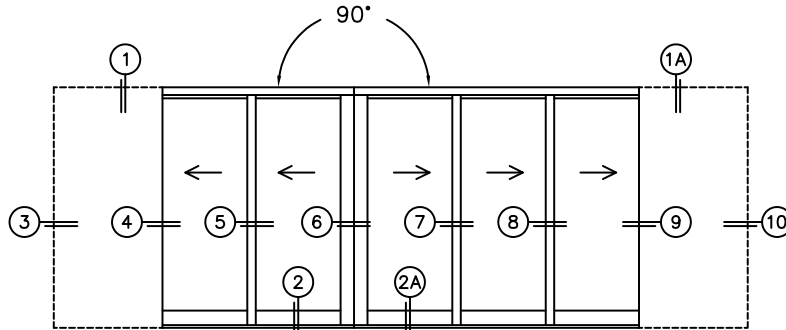

CALCULATED VALUES (FLEETWOOD SUPPLIED)

D(POCKET WIDTH)

E(NET FRAME WIDTH)

F(POCKET WIDTH)

G(NET FRAME WIDTH)

NOTES:

(USE RULER TO SCALE DIMENSIONS IN INCHES)

SCALE: 1/4

①
MULTI-SLIDE
HEAD DETAIL

EXTERIOR

②
MULTI-SLIDE
SILL DETAIL

PXXIXXP DOOR SHOWN

①A
MULTI-SLIDE
HEAD DETAIL

EXTERIOR

②A
MULTI-SLIDE
SILL DETAIL