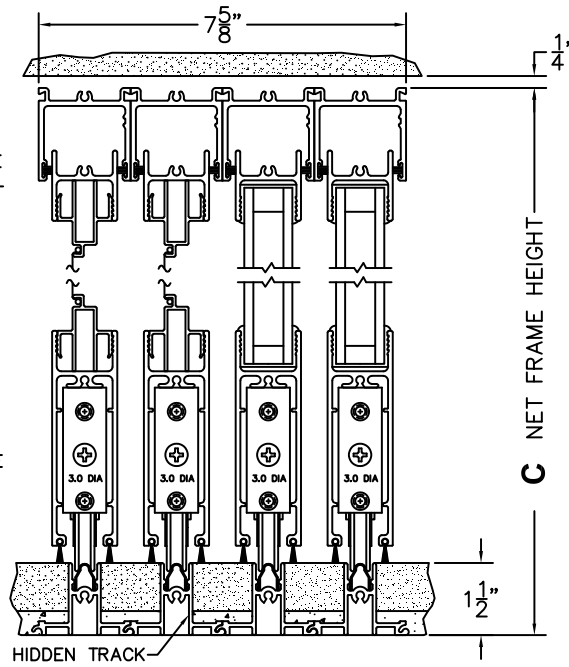

CALCULATED VALUES (FLEETWOOD SUPPLIED)

D(POCKET WIDTH)

E(NET FRAME WIDTH)

F(POCKET WIDTH)

G(NET FRAME WIDTH)

NOTES:

(USE RULER TO SCALE DIMENSIONS IN INCHES)

SCALE: 1/4

①
MULTI-SLIDE
HEAD DETAIL

EXTERIOR

②
MULTI-SLIDE
SILL DETAIL

PXXIXXP DOOR SHOWN

①A
MULTI-SLIDE
HEAD DETAIL

EXTERIOR

②A
MULTI-SLIDE
SILL DETAIL