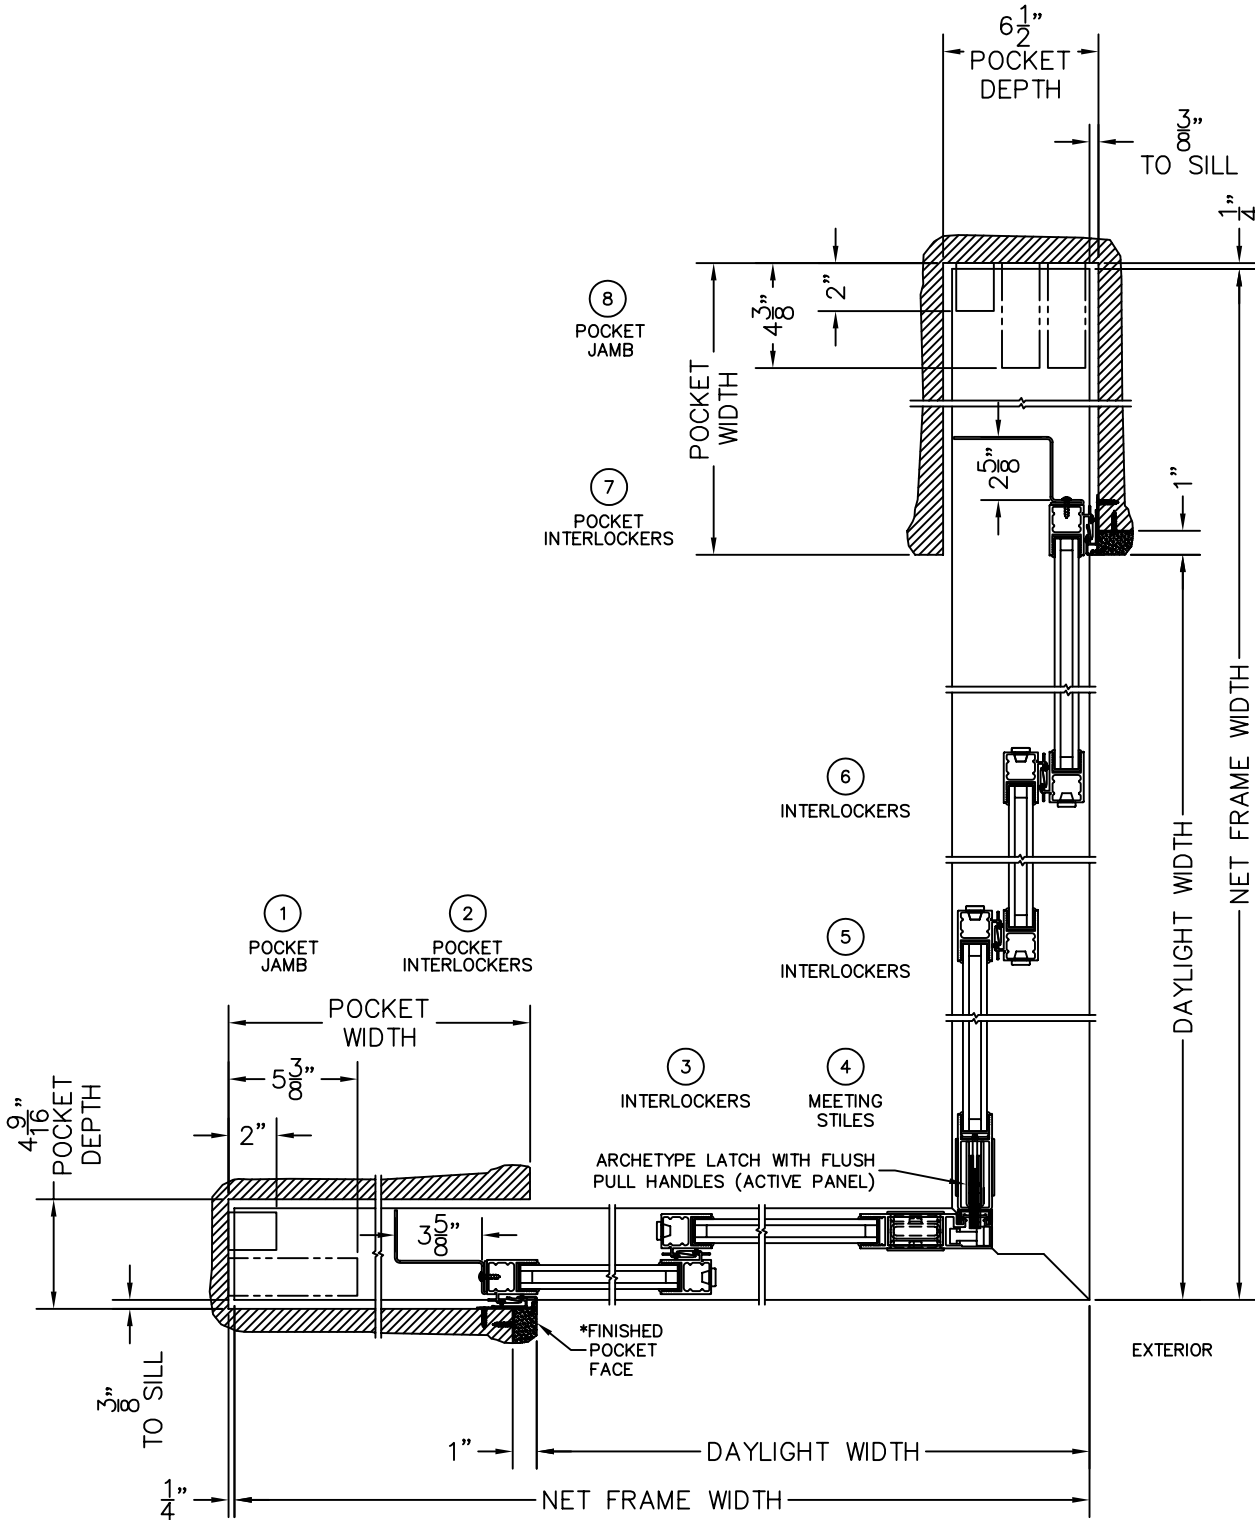

FLEETWOOD
WINDOWS & DOORS
FleetwoodUSA.com

NORWOOD 3050
90°PXXIXXP CUSTOM CONFIGURATION
HIDDEN TRACK NO SCREENS

ORDER NO.:

ITEM NO.:

SCALE: 1/8

*CAUTION: WHEN CONSTRUCTING POCKET NOTE THAT DAYLIGHT WIDTH DOES NOT INCLUDE 1" SET BACK FOR POST INTERLOCKER.