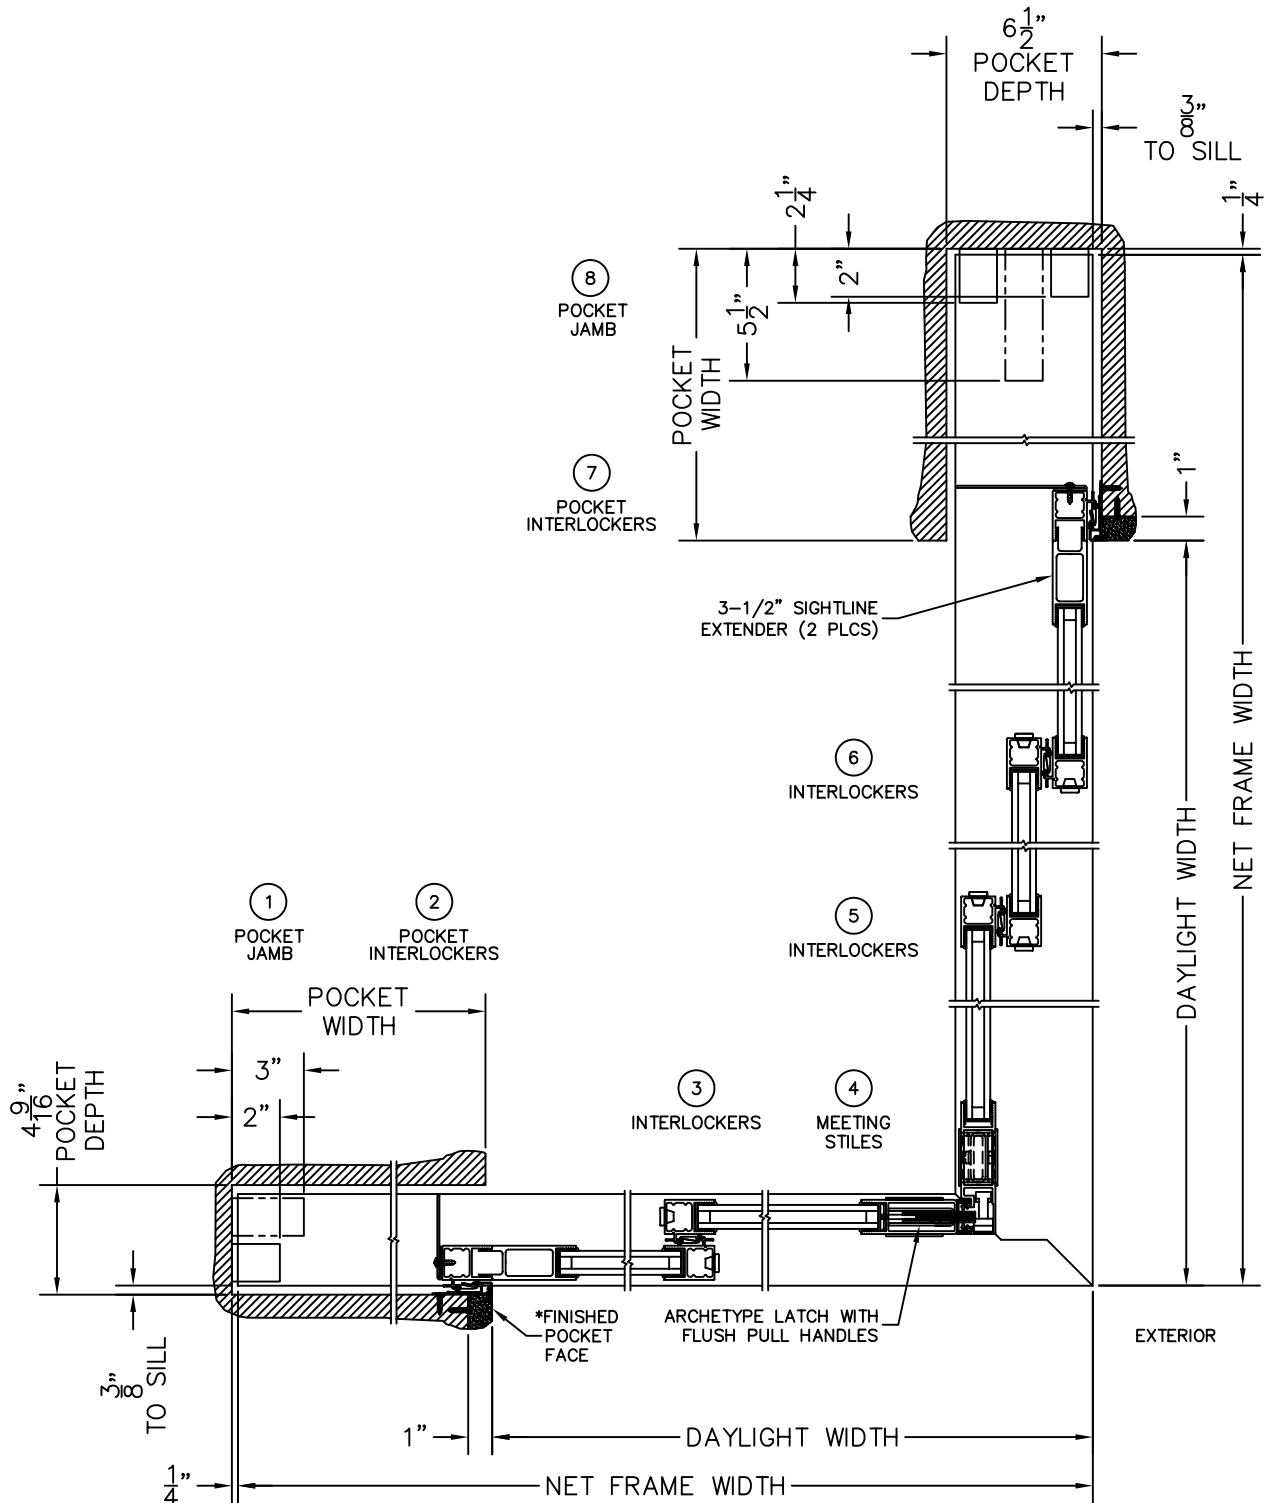

SCALE: 1/8

\*CAUTION: WHEN CONSTRUCTING POCKET NOTE THAT DAYLIGHT WIDTH DOES NOT INCLUDE 1" SET BACK FOR POST INTERLOCKER.