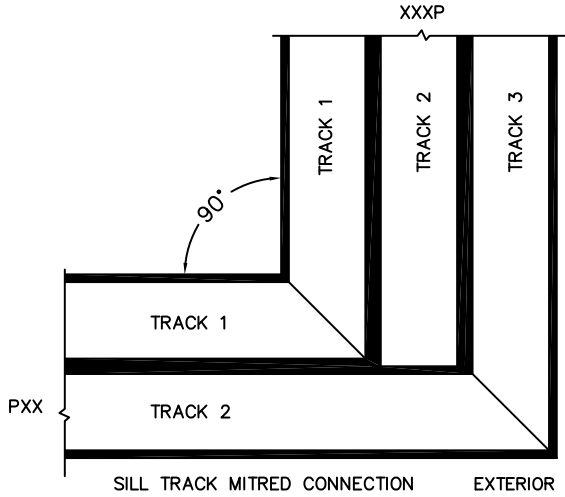

(USE RULER TO SCALE DIMENSIONS IN INCHES)

SCALE: 1/4

*CAUTION: WHEN CONSTRUCTING POCKET NOTE THAT DAYLIGHT WIDTH DOES NOT INCLUDE 1" SET BACK FOR POST INTERLOCKER.