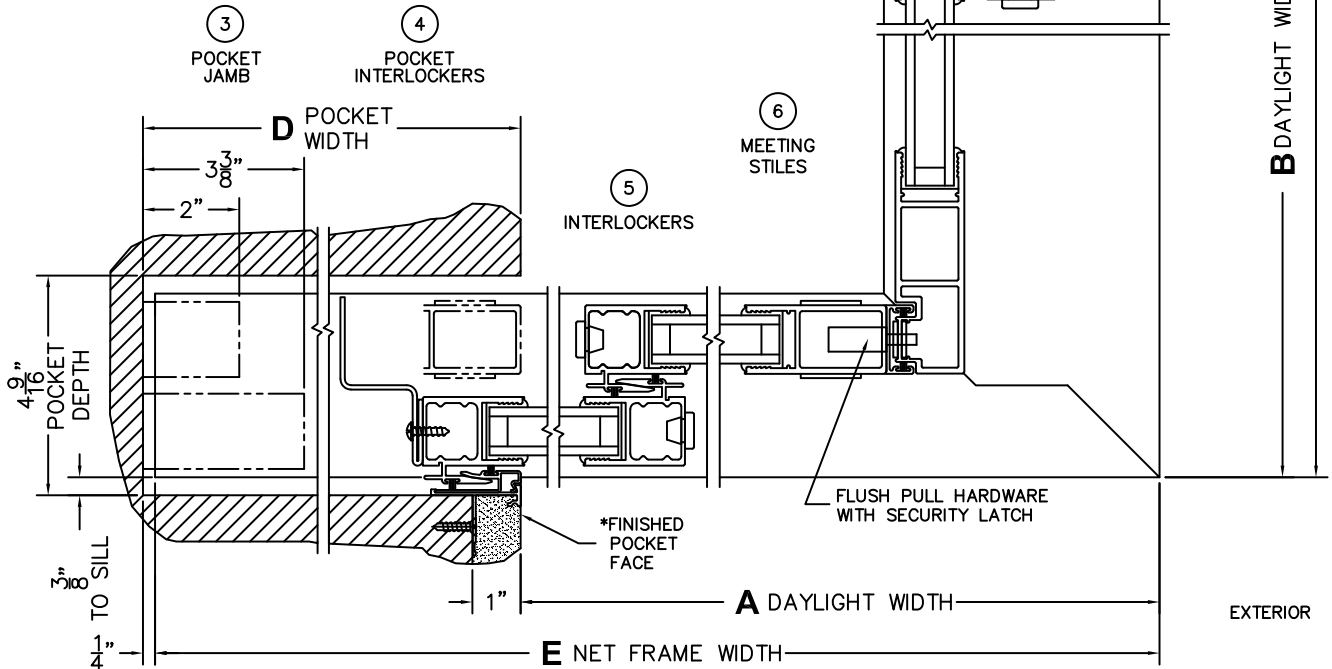

(USE RULER TO SCALE DIMENSIONS IN INCHES)

SCALE: 1/4

*CAUTION: WHEN CONSTRUCTING POCKET NOTE THAT DAYLIGHT WIDTH DOES NOT INCLUDE 1" SET BACK FOR POST INTERLOCKER.