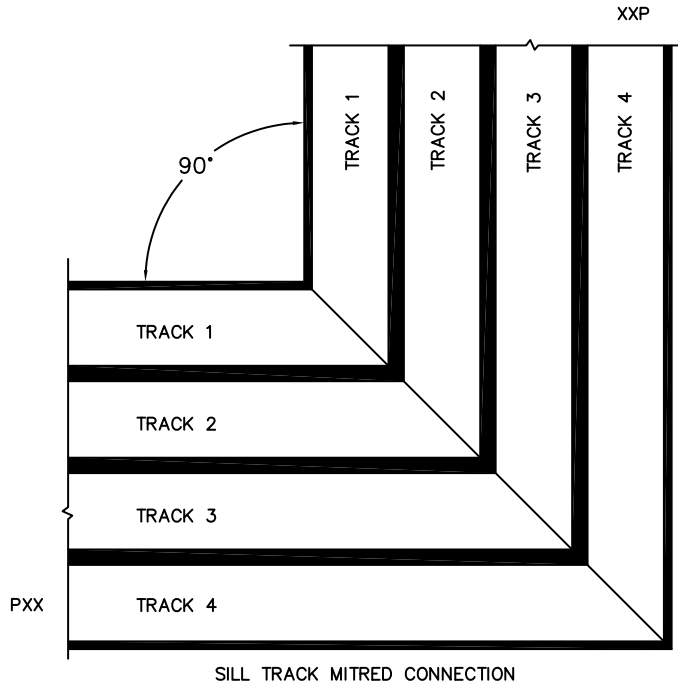

FLEETWOOD
WINDOWS & DOORS
FleetwoodUSA.com

NORWOOD 3050
90° PXXIXXP STANDARD CONFIG.
WITH SCREENS

ORDER NO.:

ITEM NO.:

(USE RULER TO SCALE DIMENSIONS IN INCHES)

SCALE: 1/4

SILL TRACK MITRED CONNECTION