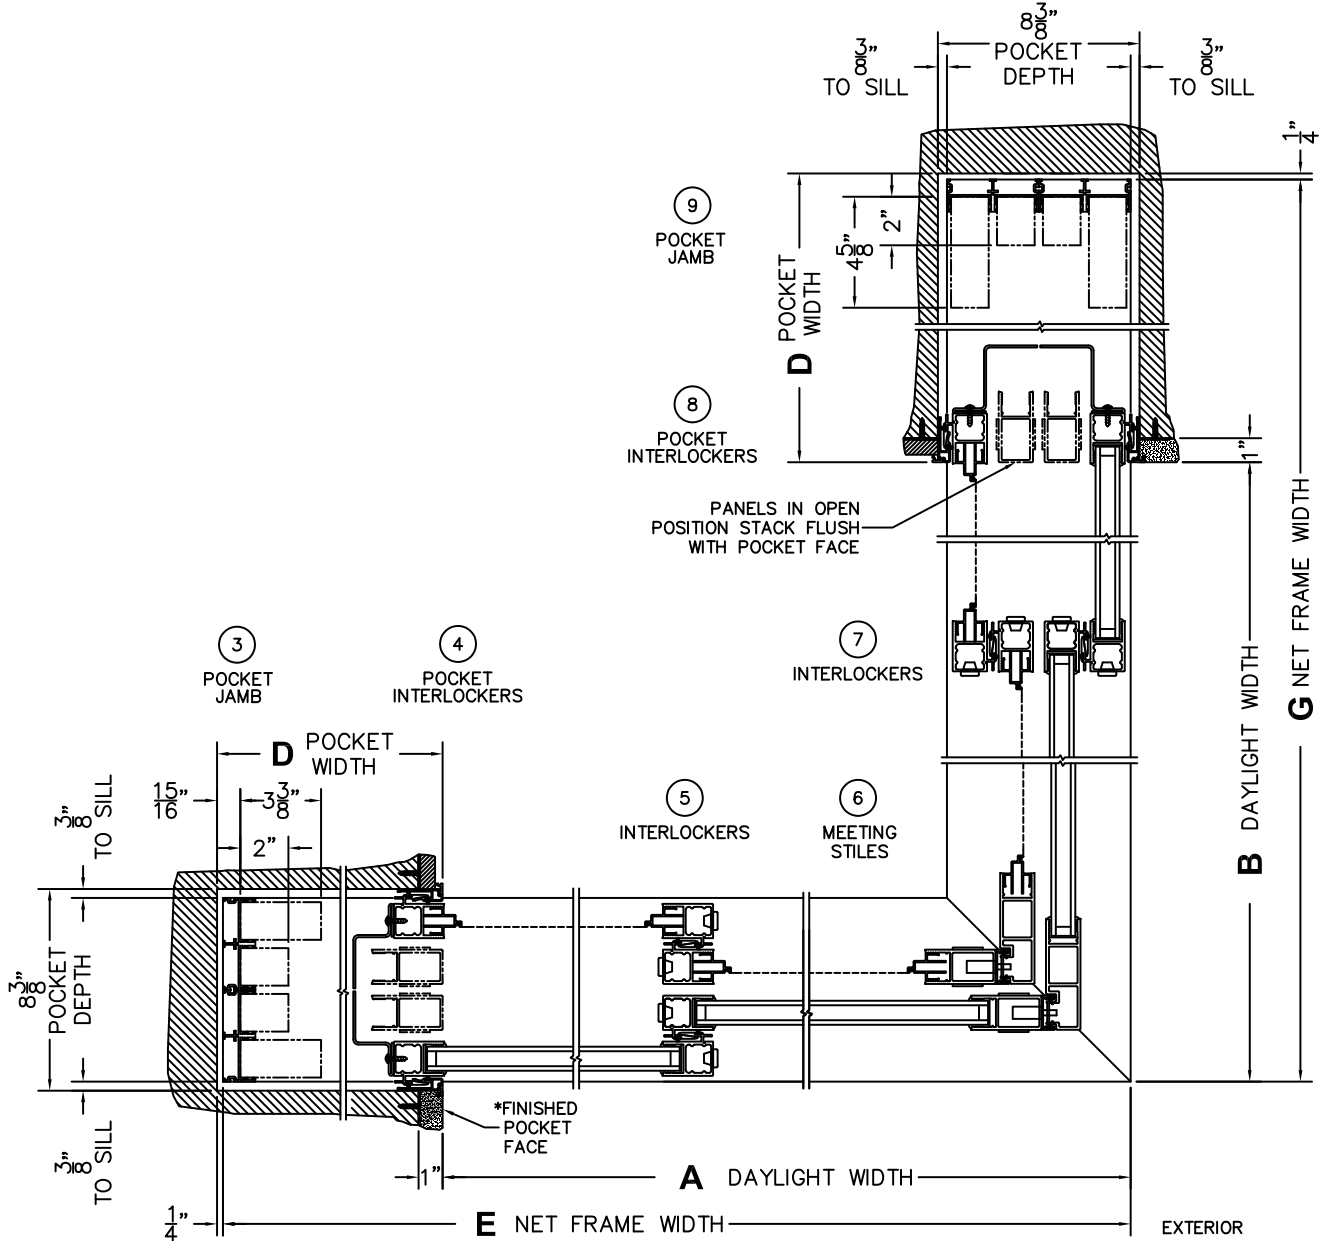

(USE RULER TO SCALE DIMENSIONS IN INCHES)

SCALE: 1/8

*CAUTION: WHEN CONSTRUCTING POCKET NOTE THAT DAYLIGHT WIDTH DOES NOT INCLUDE 1" SET BACK FOR POST INTERLOCKER.