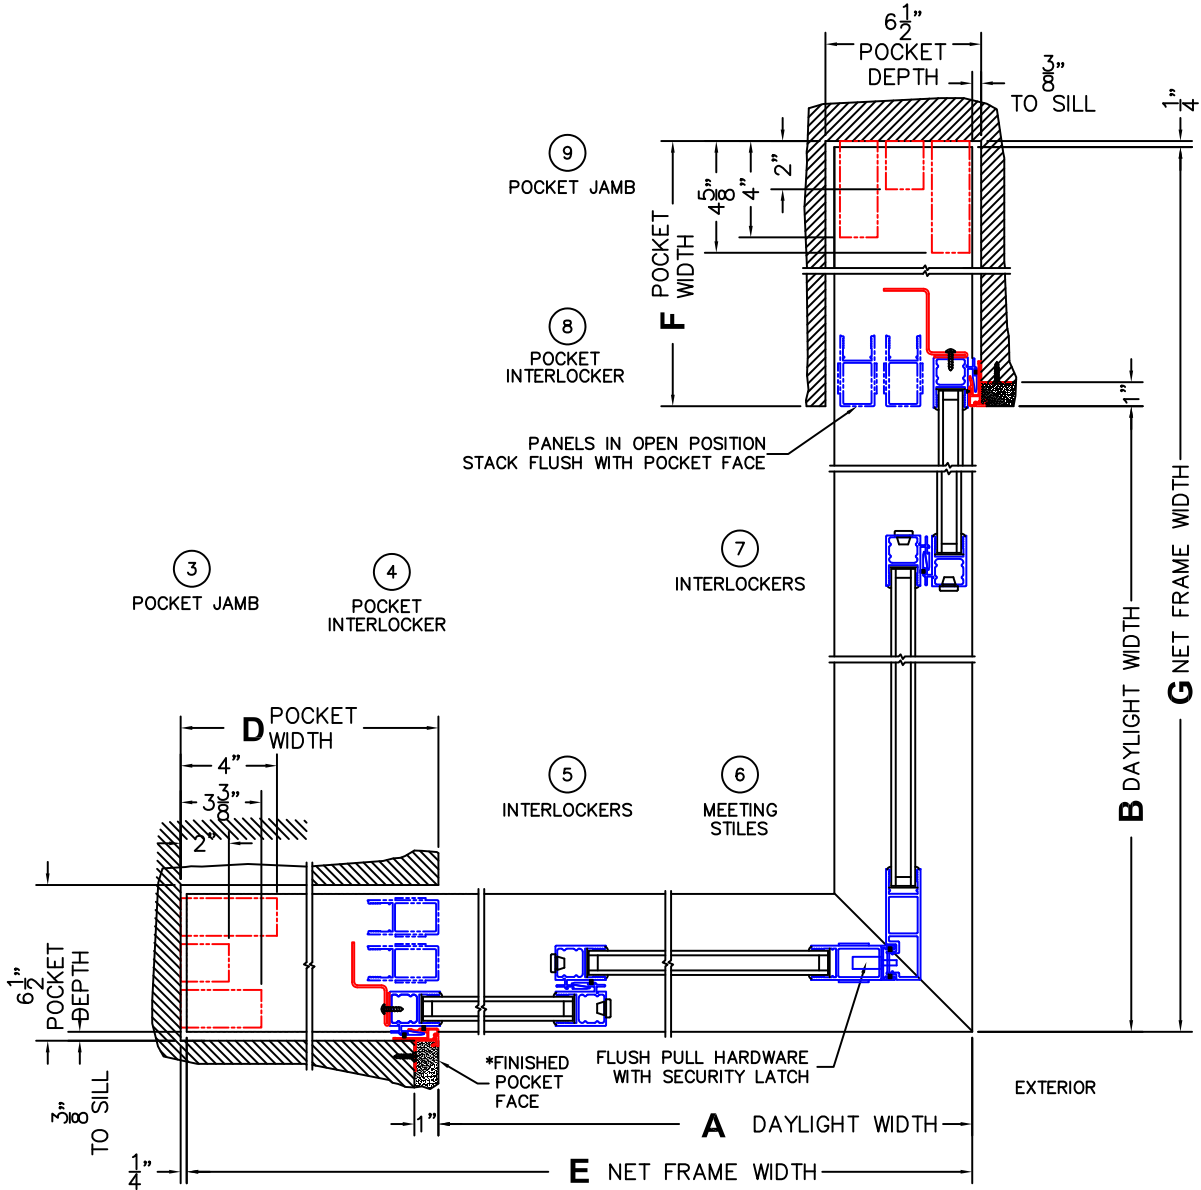

(USE RULER TO SCALE DIMENSIONS IN INCHES)

SCALE: 1/8

\*CAUTION: WHEN CONSTRUCTING POCKET NOTE THAT DAYLIGHT WIDTH DOES NOT INCLUDE 1" SET BACK FOR POST INTERLOCKER.