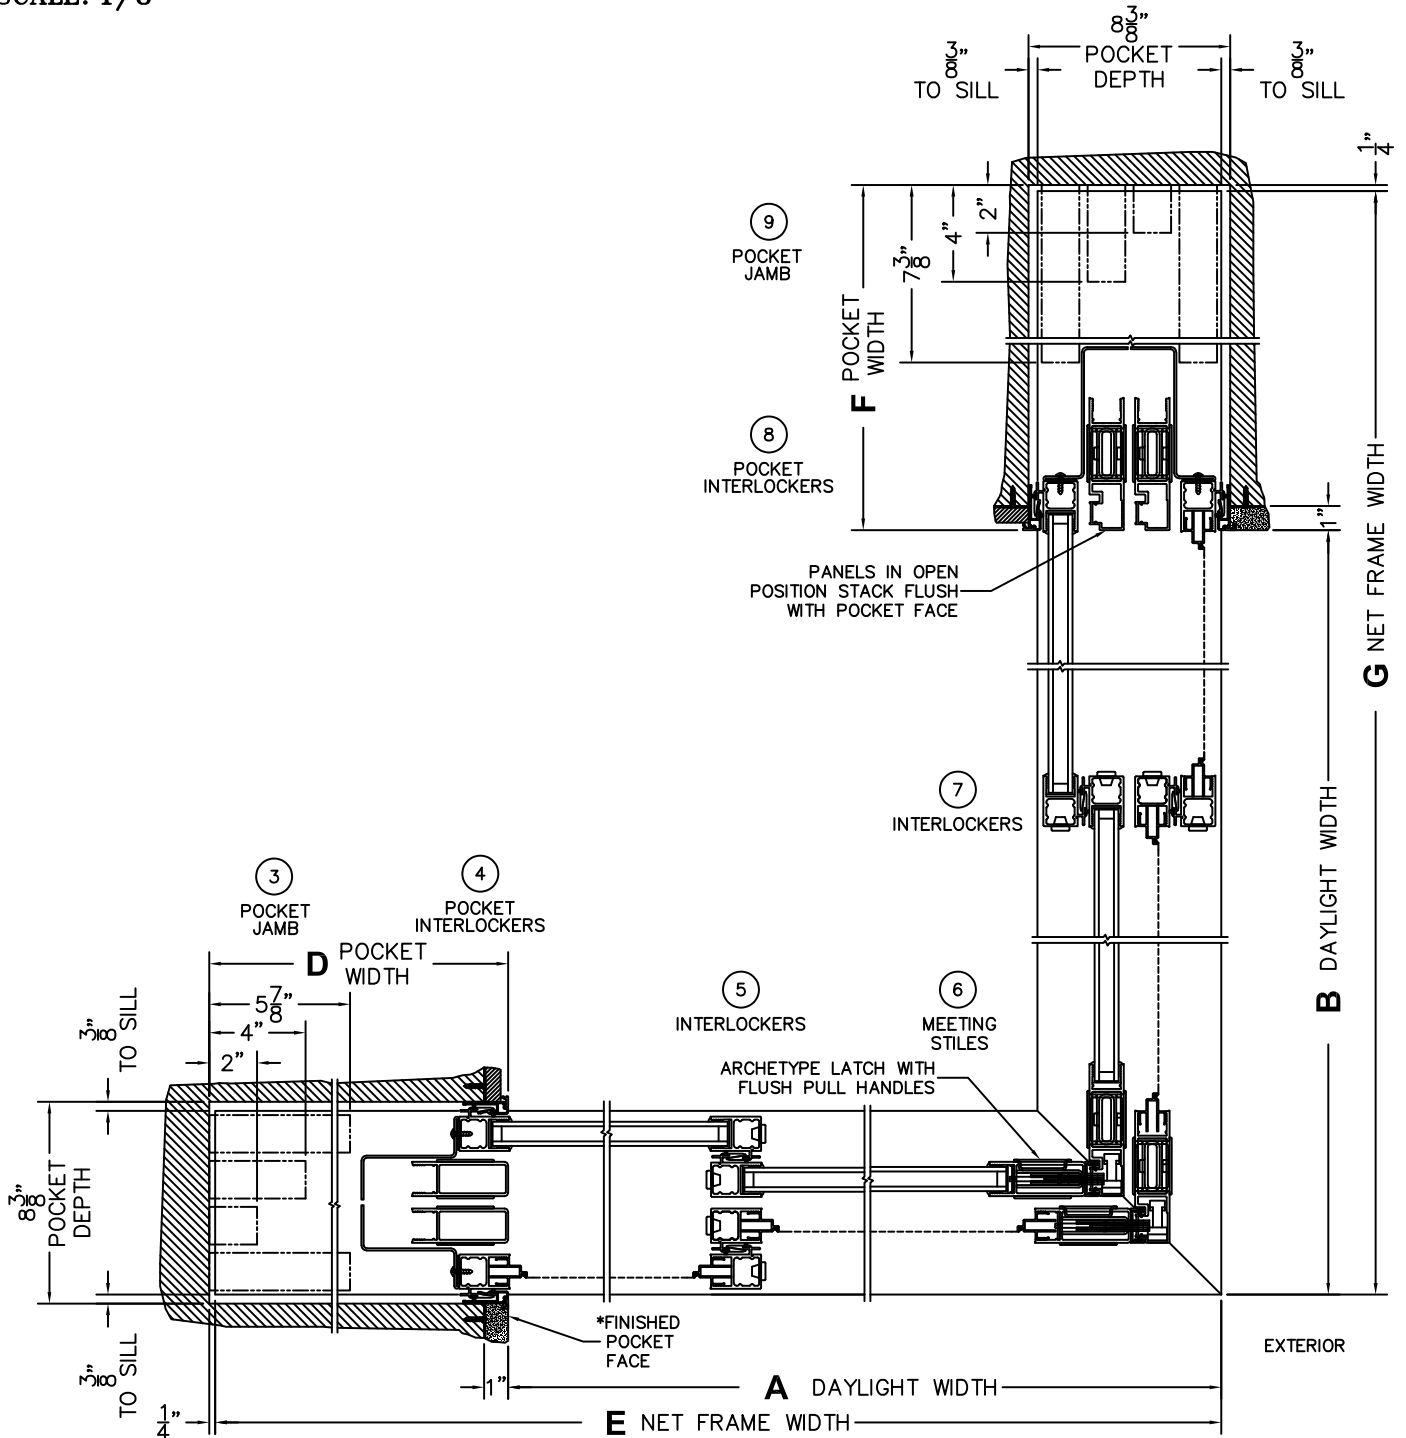

(USE RULER TO SCALE DIMENSIONS IN INCHES)

SCALE: 1/8

*CAUTION: WHEN CONSTRUCTING POCKET NOTE THAT DAYLIGHT WIDTH DOES NOT INCLUDE 1" SET BACK FOR POST INTERLOCKER.