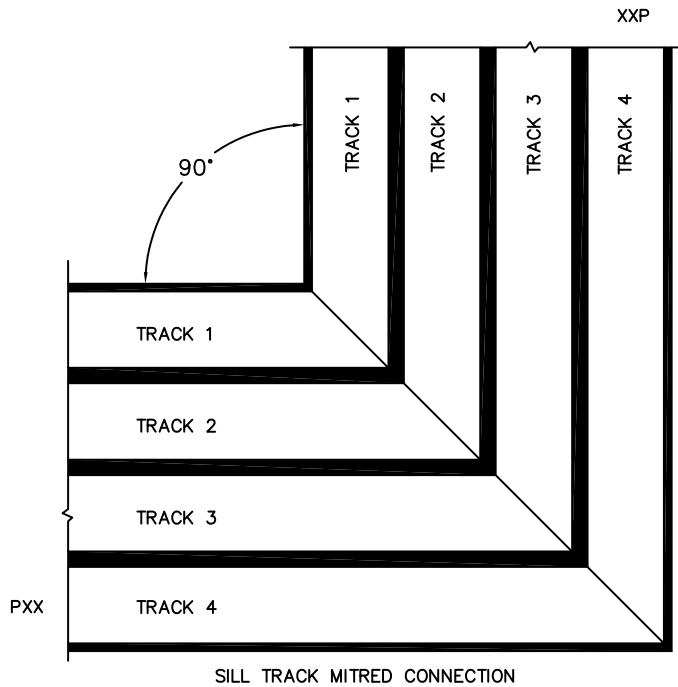

**FLEETWOOD**  
WINDOWS & DOORS  
FleetwoodUSA.com

**NORWOOD 3050**  
90° PXXIXXP STANDARD CONFIG.  
WITH SCREENS

ORDER NO.:

ITEM NO.:

(USE RULER TO SCALE DIMENSIONS IN INCHES)

SCALE: 1/4

SILL TRACK MITRED CONNECTION