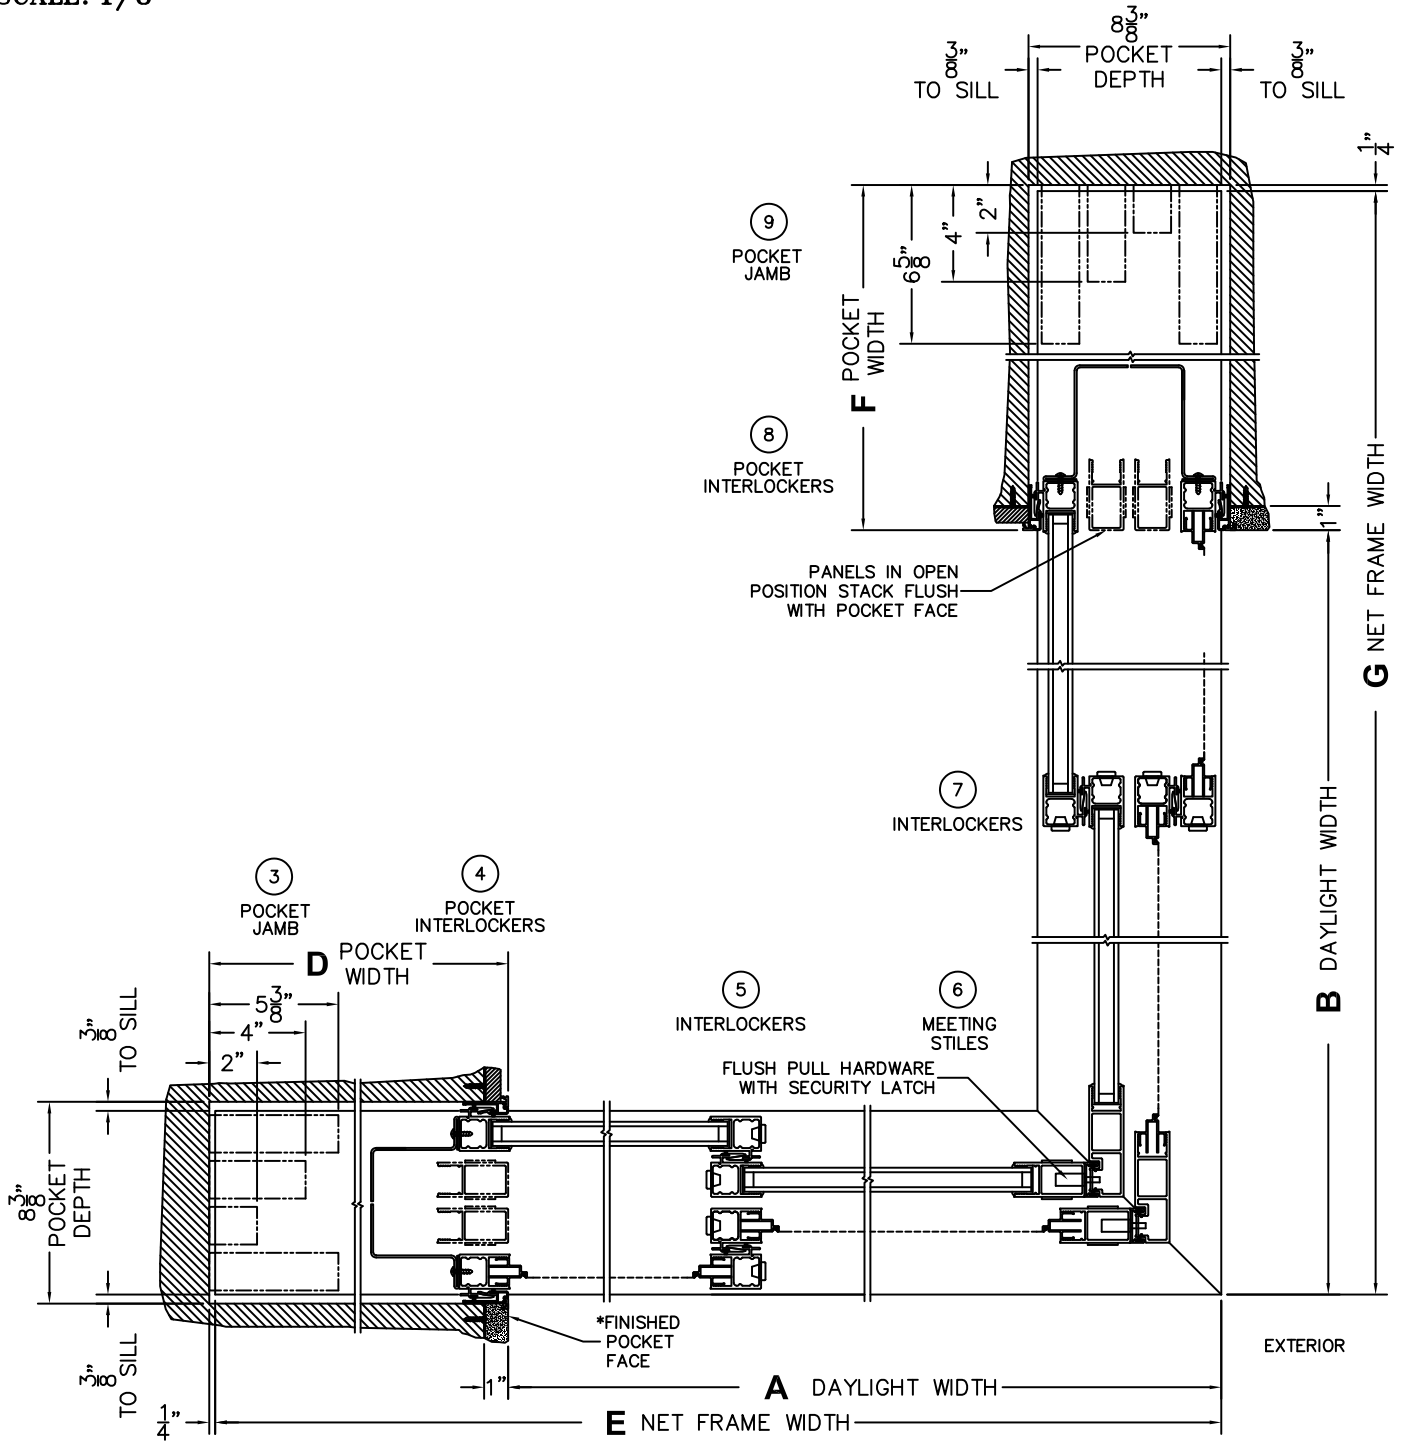

(USE RULER TO SCALE DIMENSIONS IN INCHES)

SCALE: 1/8

*CAUTION: WHEN CONSTRUCTING POCKET NOTE THAT DAYLIGHT WIDTH DOES NOT INCLUDE 1" SET BACK FOR POST INTERLOCKER.