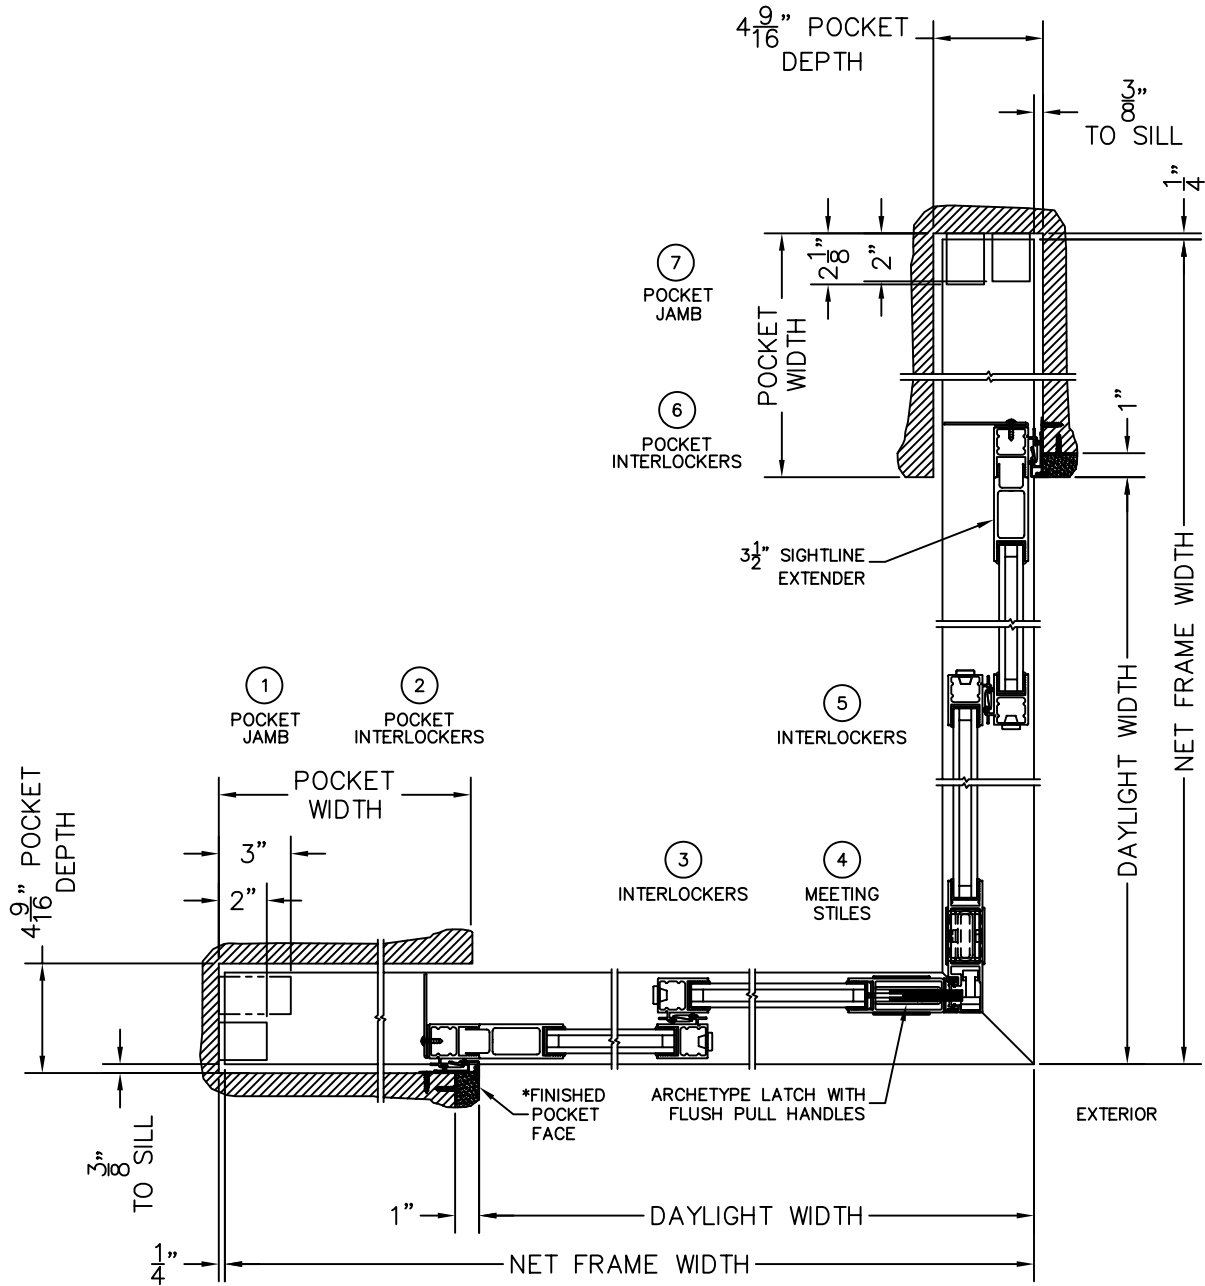

# NORWOOD 3050

90°PXXIXXP CUSTOM CONFIGURATION  
HIDDEN TRACK NO SCREENS

ORDER NO.:

ITEM NO.:

SCALE: 1/8

\*CAUTION: WHEN CONSTRUCTING POCKET NOTE THAT DAYLIGHT WIDTH DOES NOT INCLUDE  $1\frac{1}{4}$ " SET BACK FOR POST INTERLOCKER.