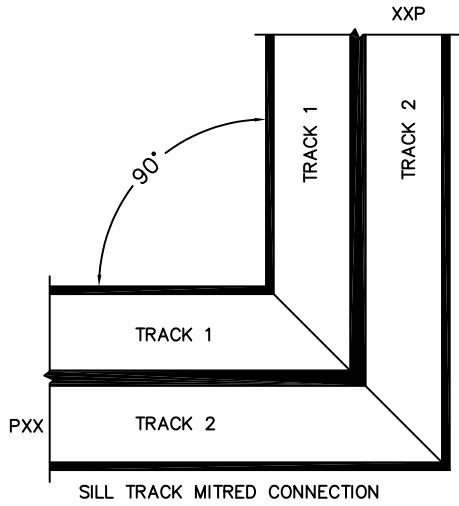

(USE RULER TO SCALE DIMENSIONS IN INCHES)

SCALE: 1/4"

*CAUTION: WHEN CONSTRUCTING POCKET NOTE THAT DAYLIGHT WIDTH DOES NOT INCLUDE 1" SET BACK FOR POST INTERLOCKER.