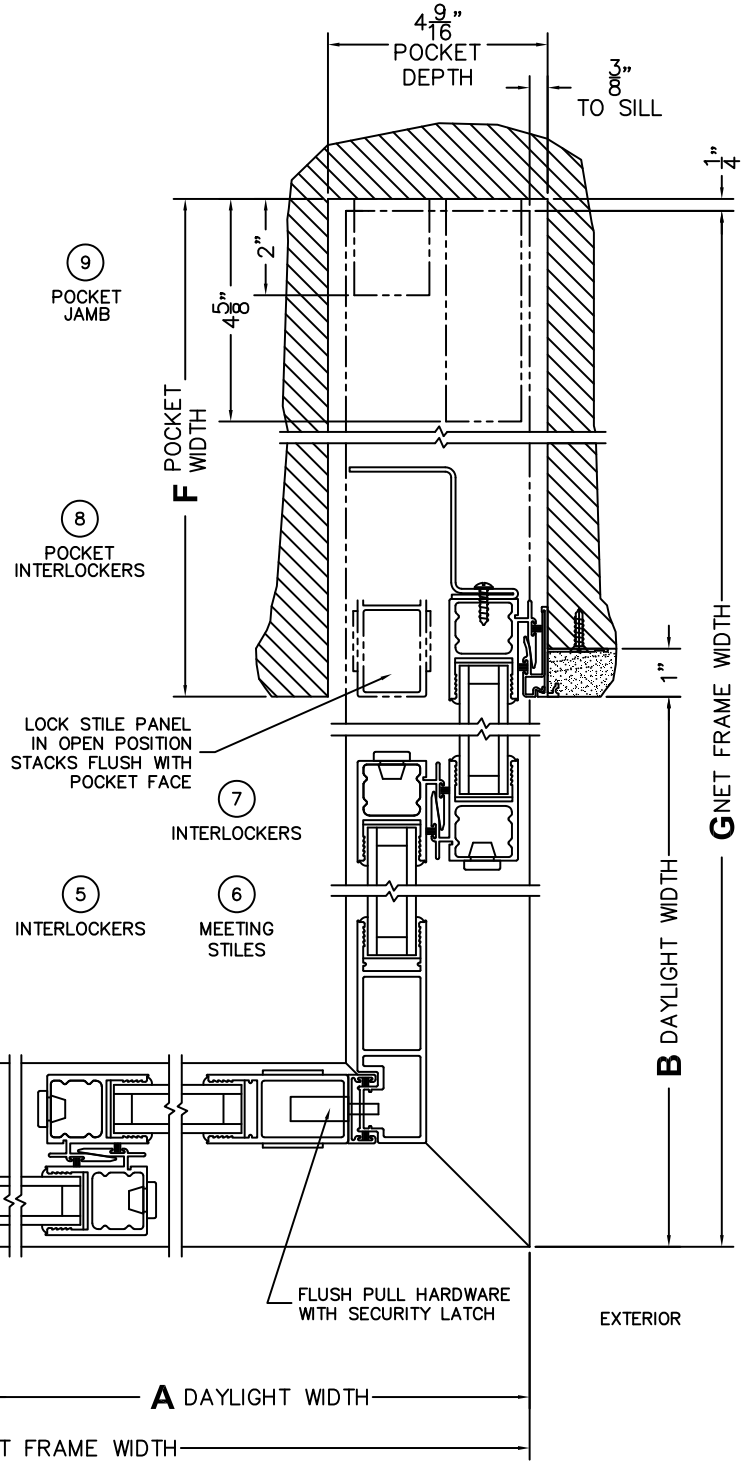

(USE RULER TO SCALE DIMENSIONS IN INCHES)

SCALE: 1/4"

*CAUTION: WHEN CONSTRUCTING POCKET NOTE THAT DAYLIGHT WIDTH DOES NOT INCLUDE 1" SET BACK FOR POST INTERLOCKER.