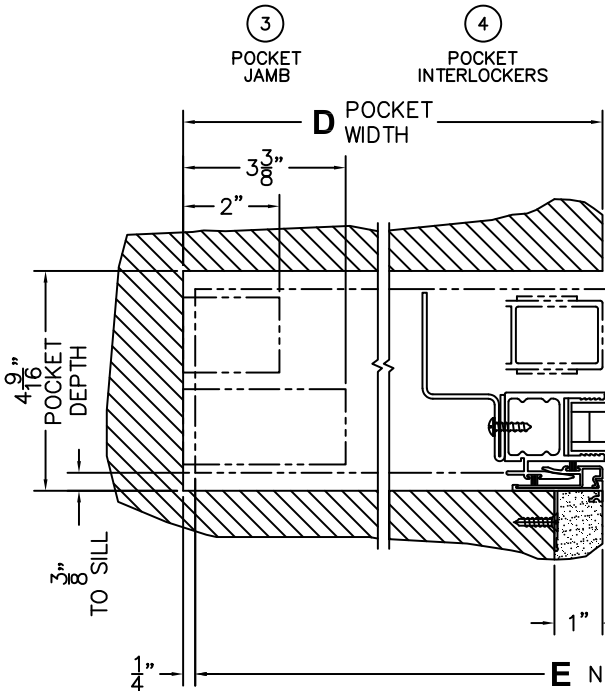

(USE RULER TO SCALE DIMENSIONS IN INCHES)

SCALE: 1/4"

*CAUTION: WHEN CONSTRUCTING POCKET NOTE THAT DAYLIGHT WIDTH DOES NOT INCLUDE 1" SET BACK FOR POST INTERLOCKER.