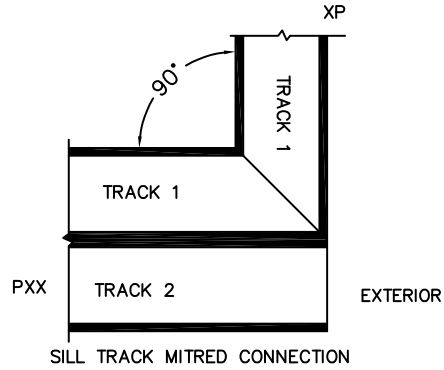

(USE RULER TO SCALE DIMENSIONS IN INCHES)

SCALE: 1/4

*CAUTION: WHEN CONSTRUCTING POCKET
NOTE THAT DAYLIGHT WIDTH DOES NOT
INCLUDE 1" SET BACK FOR POST
INTERLOCKER.