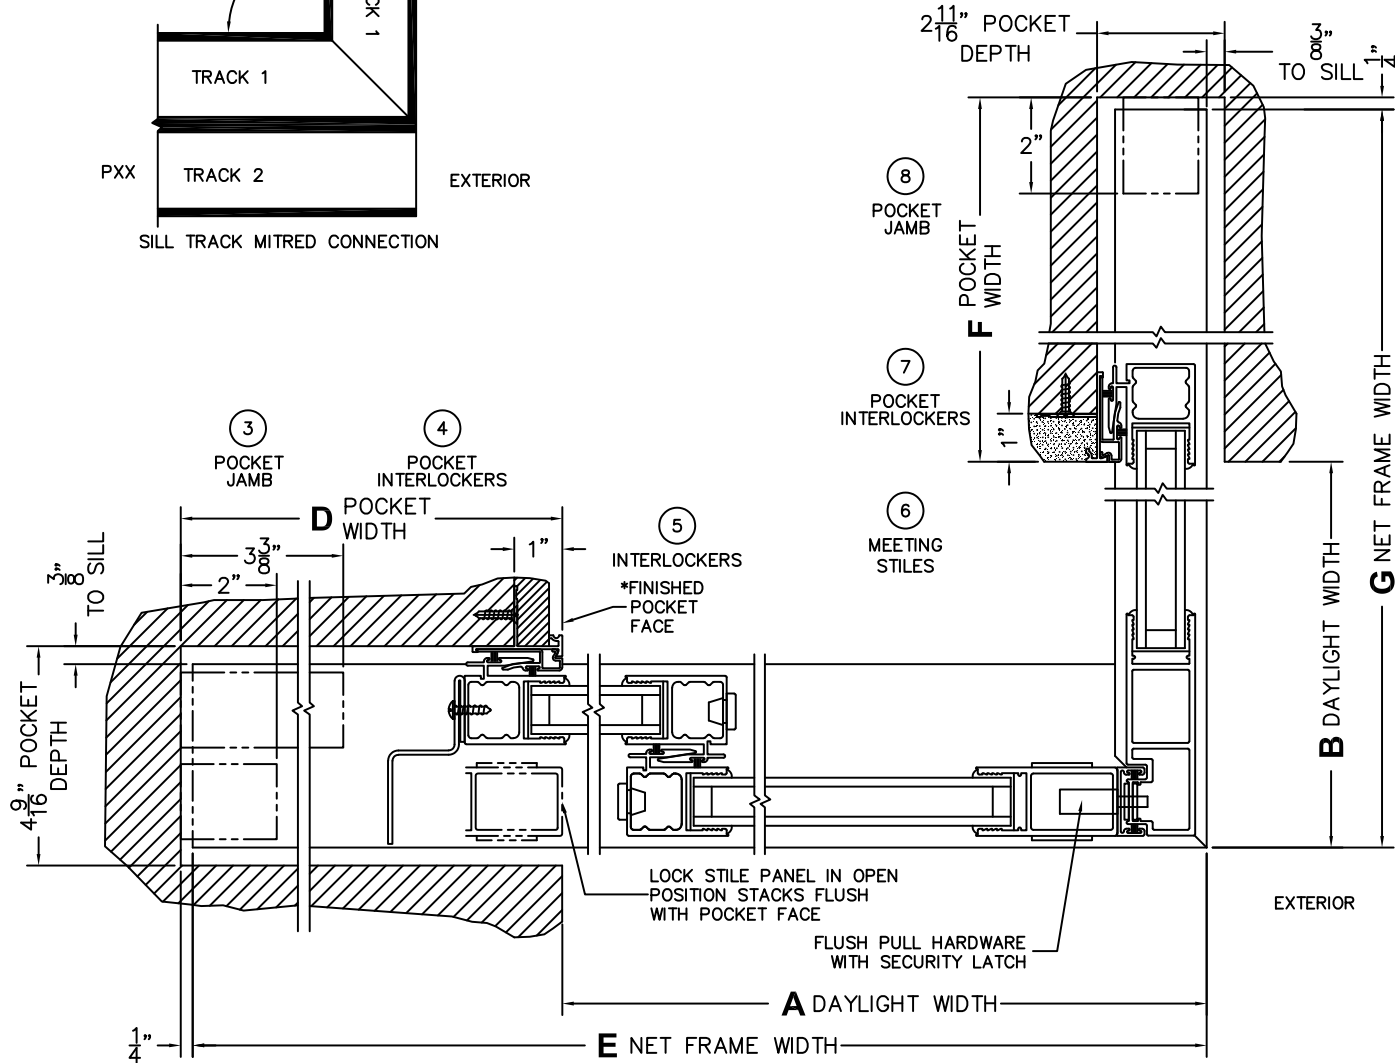

(USE RULER TO SCALE DIMENSIONS IN INCHES)

SCALE: 1/4

*CAUTION: WHEN CONSTRUCTING POCKET
NOTE THAT DAYLIGHT WIDTH DOES NOT
INCLUDE 1" SET BACK FOR POST
INTERLOCKER.