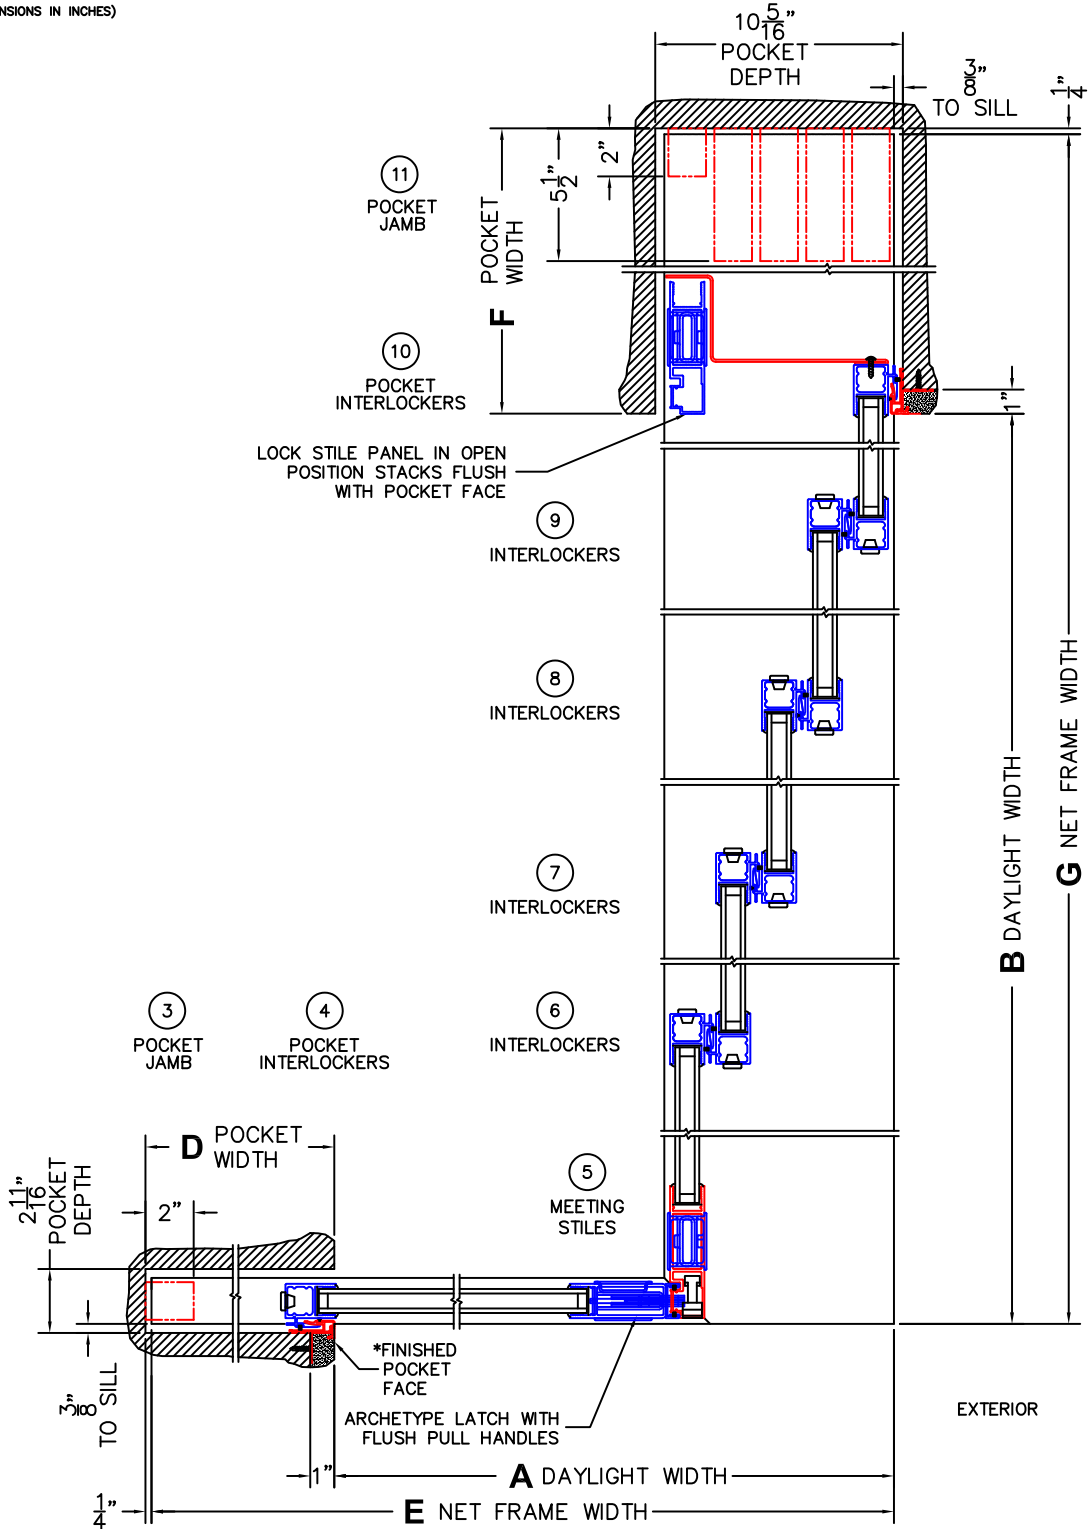

(USE RULER TO SCALE DIMENSIONS IN INCHES)

SCALE: 1/8

*CAUTION: WHEN CONSTRUCTING POCKET NOTE THAT DAYLIGHT WIDTH DOES NOT INCLUDE 1" SET BACK FOR POST INTERLOCKER.