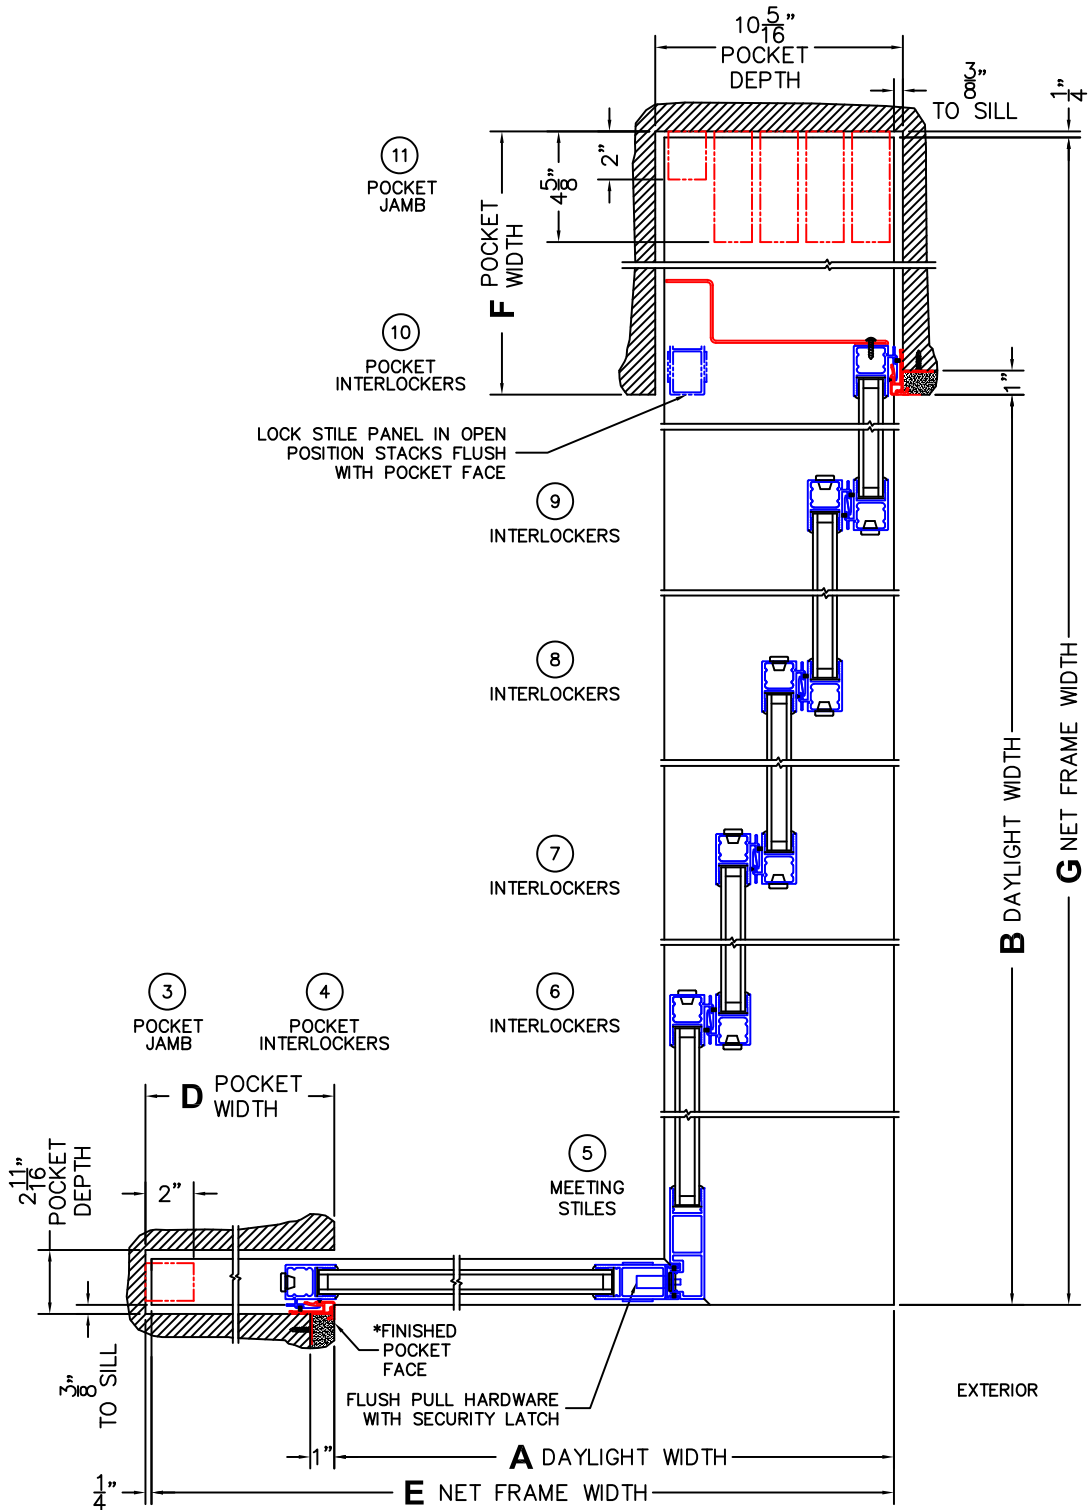

(USE RULER TO SCALE DIMENSIONS IN INCHES)

SCALE: 1/8

\*CAUTION: WHEN CONSTRUCTING POCKET NOTE THAT DAYLIGHT WIDTH DOES NOT INCLUDE 1" SET BACK FOR POST INTERLOCKER.