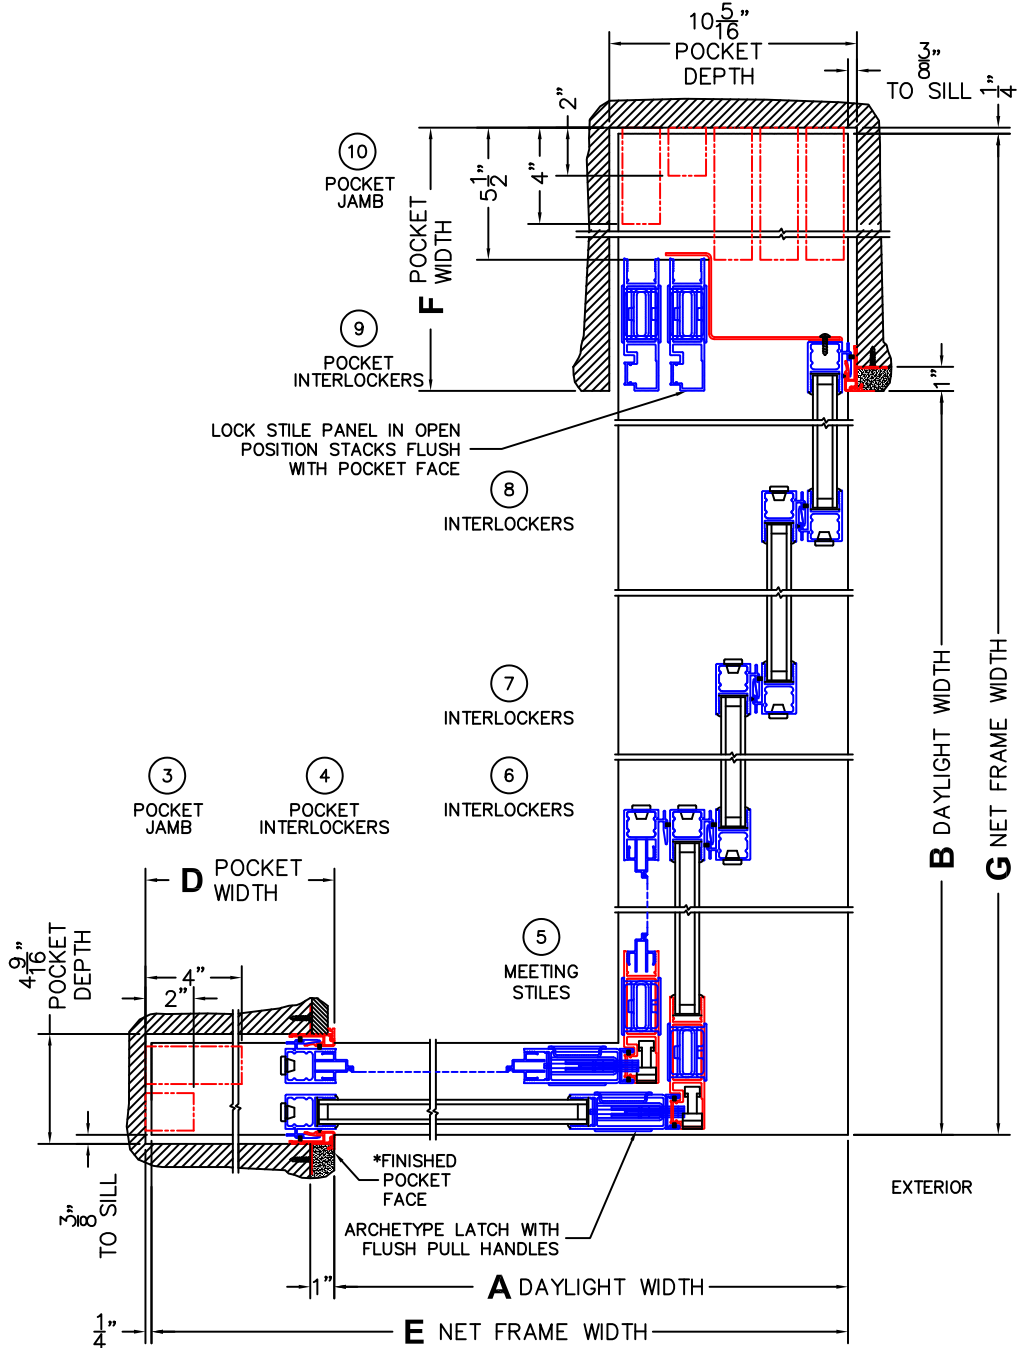

(USE RULER TO SCALE DIMENSIONS IN INCHES)

SCALE: 1/8

\*CAUTION: WHEN CONSTRUCTING POCKET NOTE THAT DAYLIGHT WIDTH DOES NOT INCLUDE 1" SET BACK FOR POST INTERLOCKER.