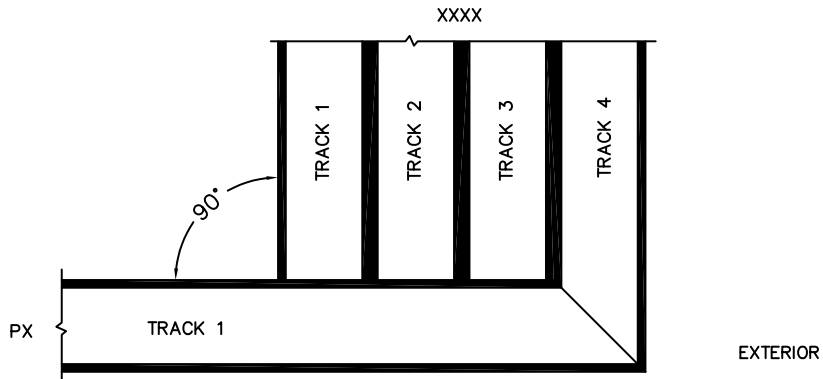

**FLEETWOOD**  
WINDOWS & DOORS  
FleetwoodUSA.com

**NORWOOD 3050**  
90°PXIXXXX STANDARD CONFIGURATION  
NO SCREENS HIDDEN TRACK

ORDER NO.:

ITEM NO.:

(USE RULER TO SCALE DIMENSIONS IN INCHES)

SCALE: 1/4

SILL TRACK MITRED CONNECTION