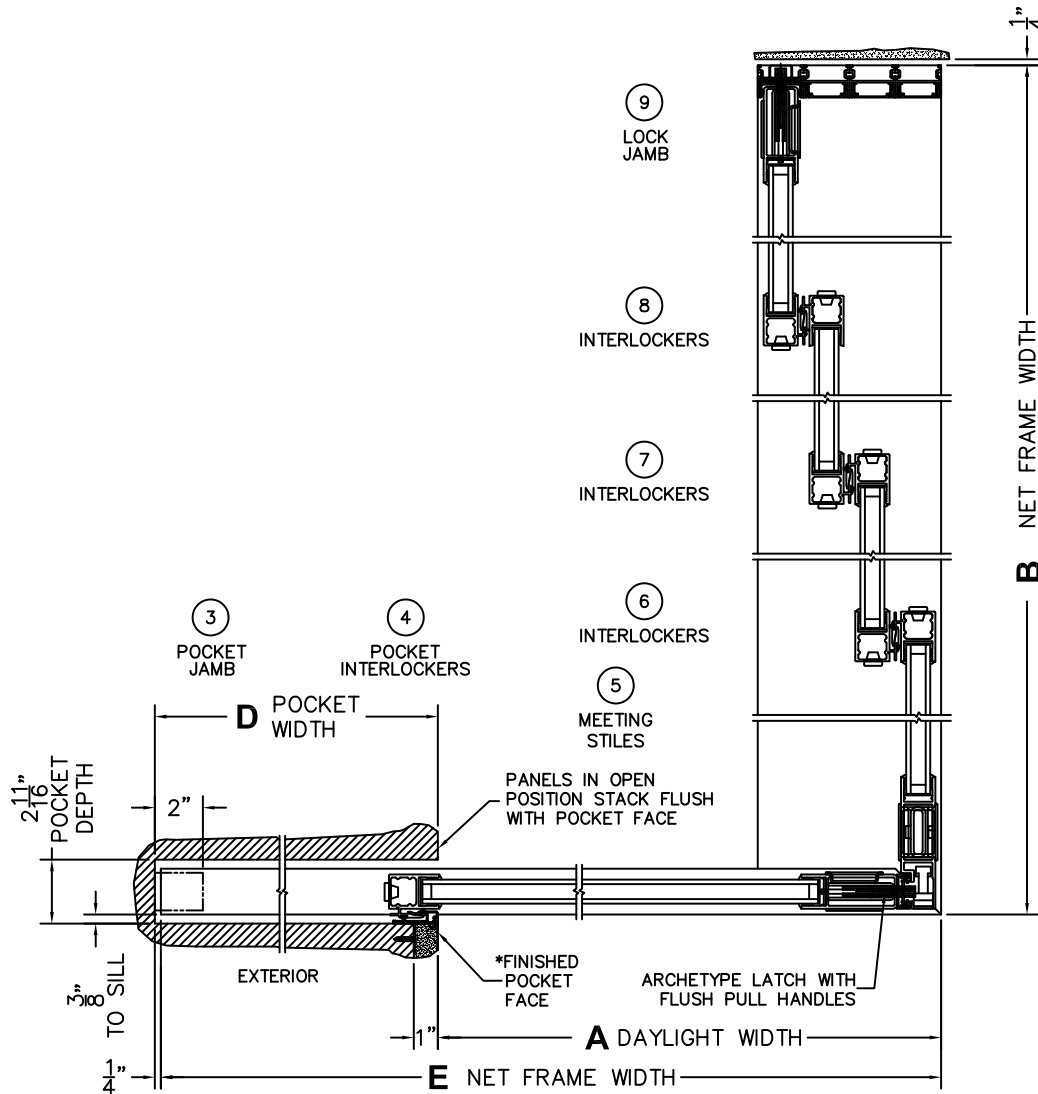

(USE RULER TO SCALE DIMENSIONS IN INCHES)

SCALE: 1/8

*CAUTION: WHEN CONSTRUCTING POCKET NOTE THAT DAYLIGHT WIDTH DOES NOT INCLUDE 1" SET BACK FOR POST INTERLOCKER.