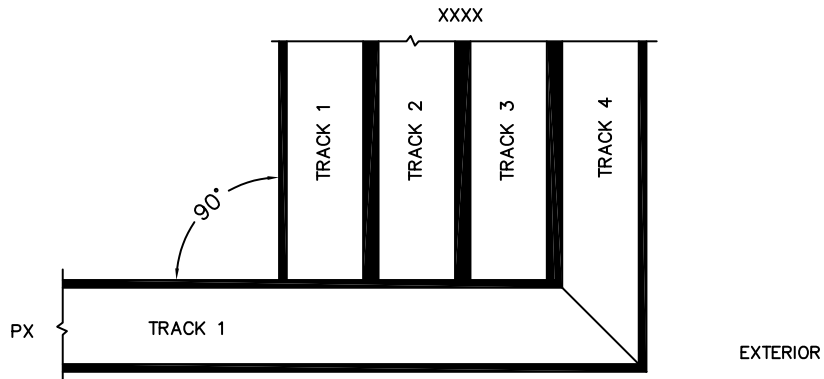

FLEETWOOD
WINDOWS & DOORS
FleetwoodUSA.com

NORWOOD 3050
90°PXIXXXX STANDARD CONFIGURATION
NO SCREENS HIDDEN TRACK

ORDER NO.:

ITEM NO.:

(USE RULER TO SCALE DIMENSIONS IN INCHES)

SCALE: 1/4

SILL TRACK MITRED CONNECTION