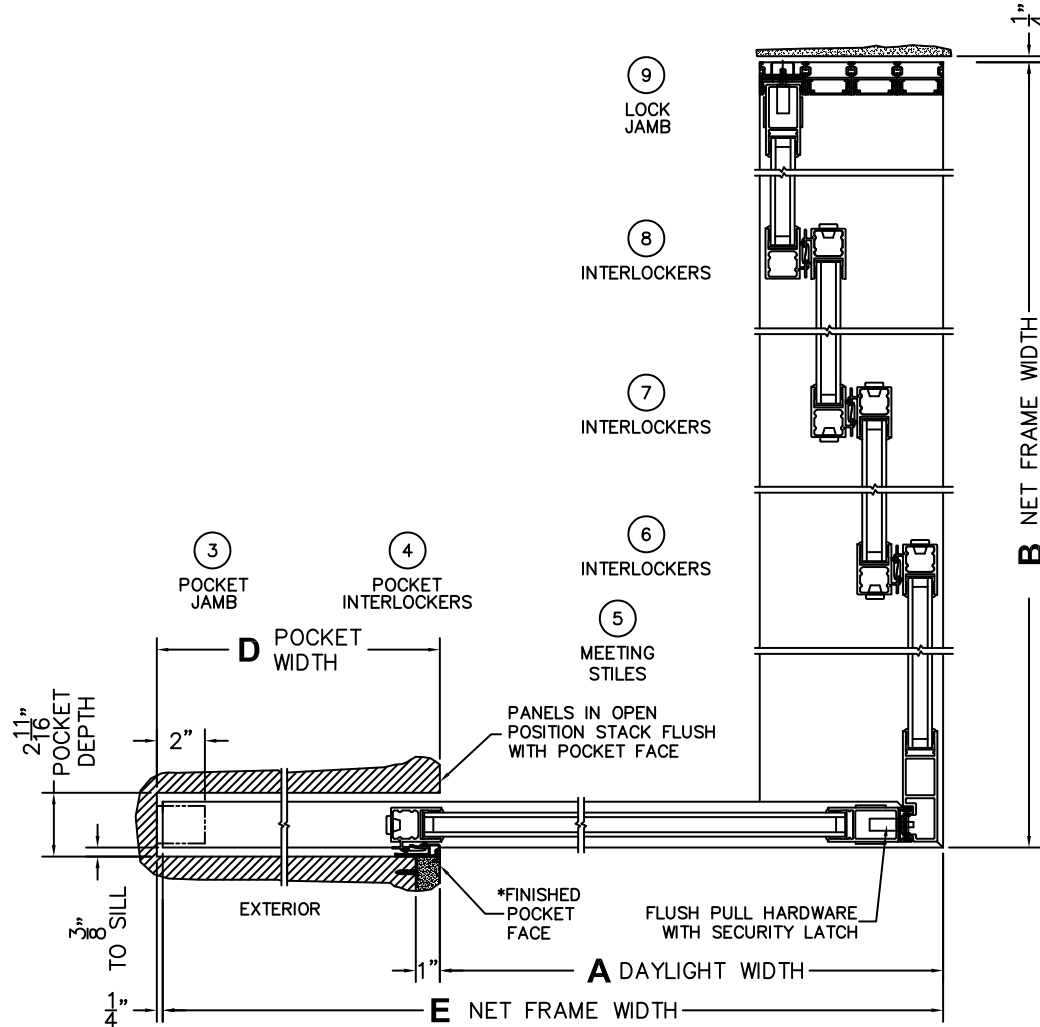

(USE RULER TO SCALE DIMENSIONS IN INCHES)

SCALE: 1/8

*CAUTION: WHEN CONSTRUCTING POCKET NOTE THAT DAYLIGHT WIDTH DOES NOT INCLUDE 1" SET BACK FOR POST INTERLOCKER.