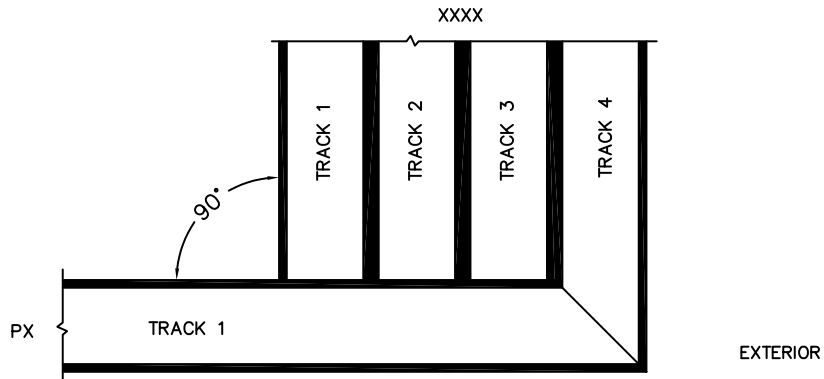

**FLEETWOOD**  
WINDOWS & DOORS  
FleetwoodUSA.com

**NORWOOD 3050**  
90°PXIXXXX STANDARD CONFIGURATION  
NO SCREENS HIDDEN TRACK

ORDER NO.:

ITEM NO.:

(USE RULER TO SCALE DIMENSIONS IN INCHES)

SCALE: 1/4

SILL TRACK MITRED CONNECTION