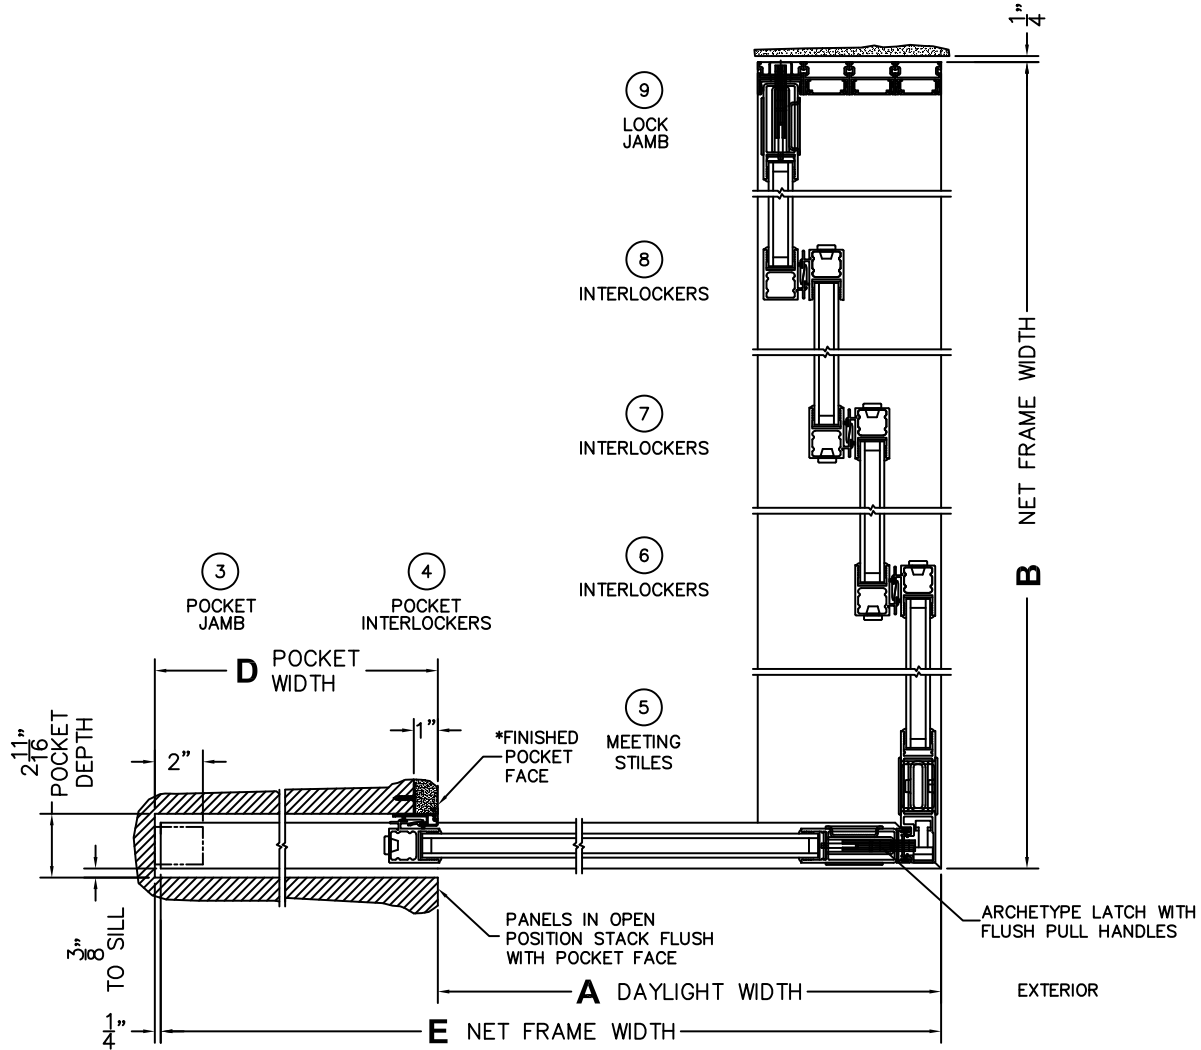

(USE RULER TO SCALE DIMENSIONS IN INCHES)

SCALE: 1/8

*CAUTION: WHEN CONSTRUCTING POCKET NOTE THAT DAYLIGHT WIDTH DOES NOT INCLUDE 1" SET BACK FOR POST INTERLOCKER.