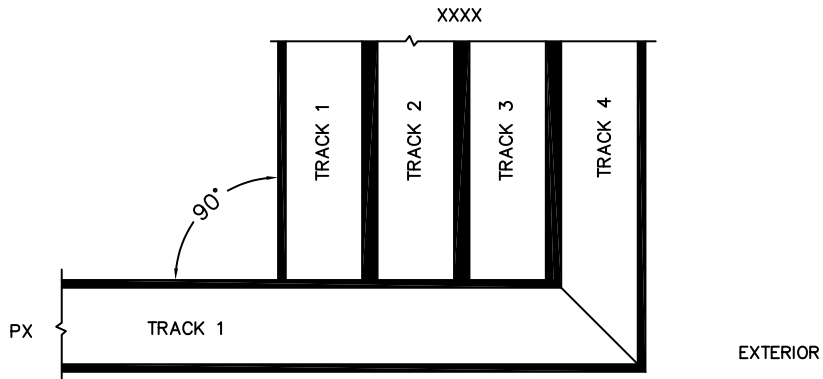

FLEETWOOD
 WINDOWS & DOORS
 FleetwoodUSA.com

NORWOOD 3050
 90°PXIXXXX STANDARD CONFIGURATION
 NO SCREENS HIDDEN TRACK

ORDER NO.:

ITEM NO.:

(USE RULER TO SCALE DIMENSIONS IN INCHES)

SCALE: 1/4

SILL TRACK MITRED CONNECTION