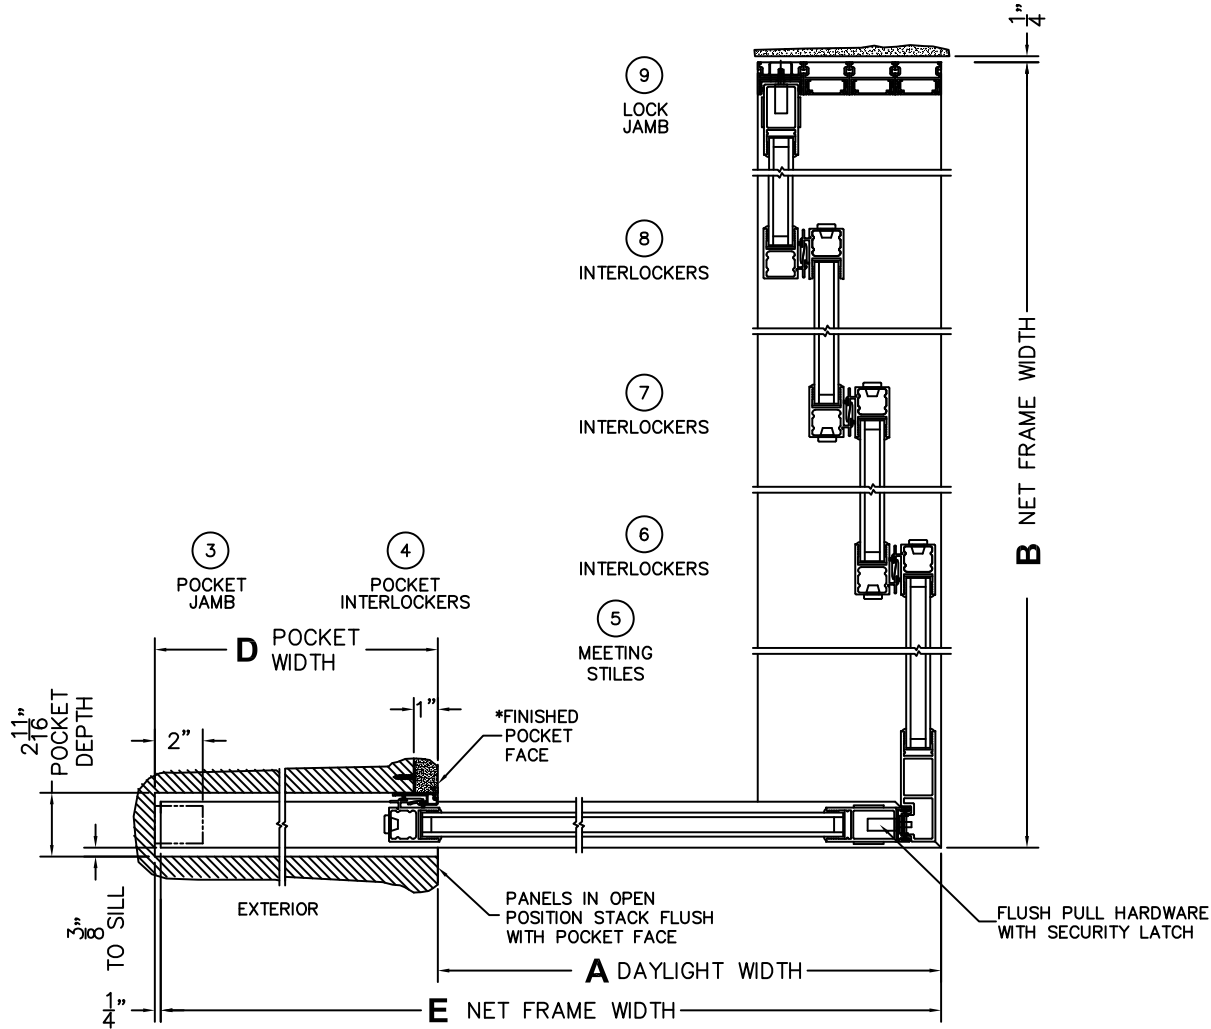

(USE RULER TO SCALE DIMENSIONS IN INCHES)

SCALE: 1/8

*CAUTION: WHEN CONSTRUCTING POCKET NOTE THAT DAYLIGHT WIDTH DOES NOT INCLUDE 1" SET BACK FOR POST INTERLOCKER.