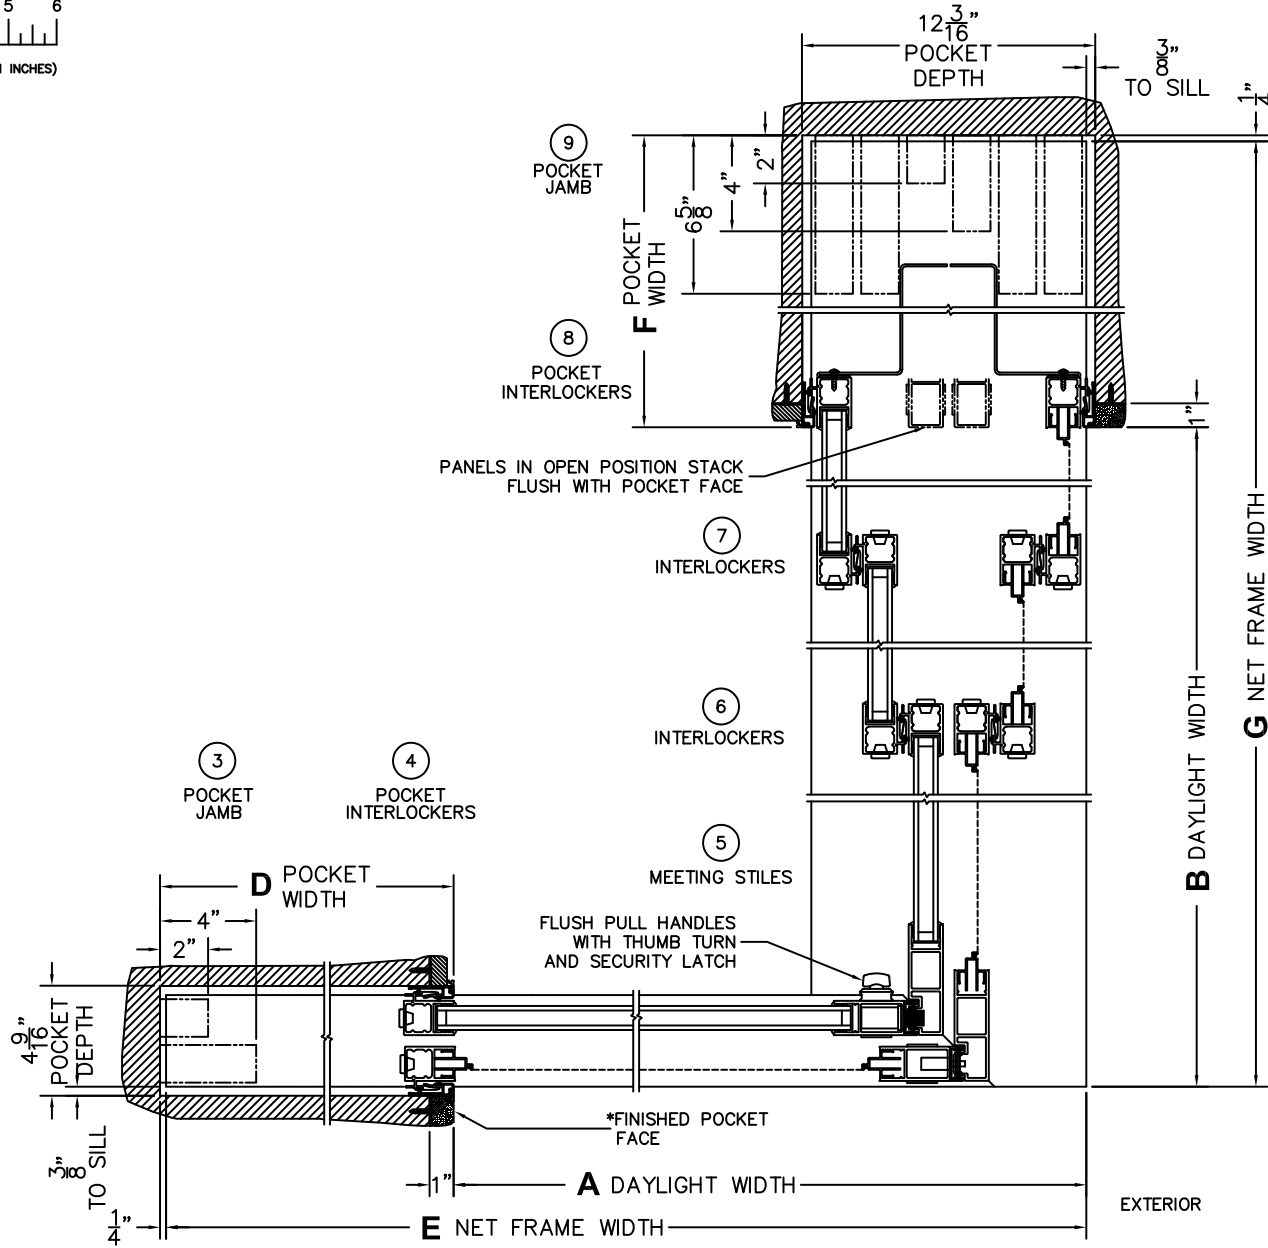

(USE RULER TO SCALE DIMENSIONS IN INCHES)

SCALE: 1/8

\*CAUTION: WHEN CONSTRUCTING POCKET NOTE THAT DAYLIGHT WIDTH DOES NOT INCLUDE 1" SET BACK FOR POST INTERLOCKER.