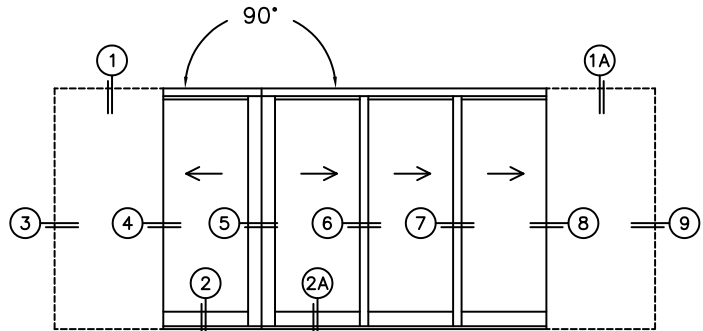

CALCULATED VALUES (FLEETWOOD SUPPLIED)

D (POCKET WIDTH)

E (NET FRAME WIDTH)

F (POCKET WIDTH)

G (NET FRAME WIDTH)

NOTES:

(USE RULER TO SCALE DIMENSIONS IN INCHES)

SCALE: 1/4

①
MULTI-SLIDE
HEAD DETAIL

EXTERIOR

②
MULTI-SLIDE
SILL DETAIL

PXIXXP DOOR SHOWN