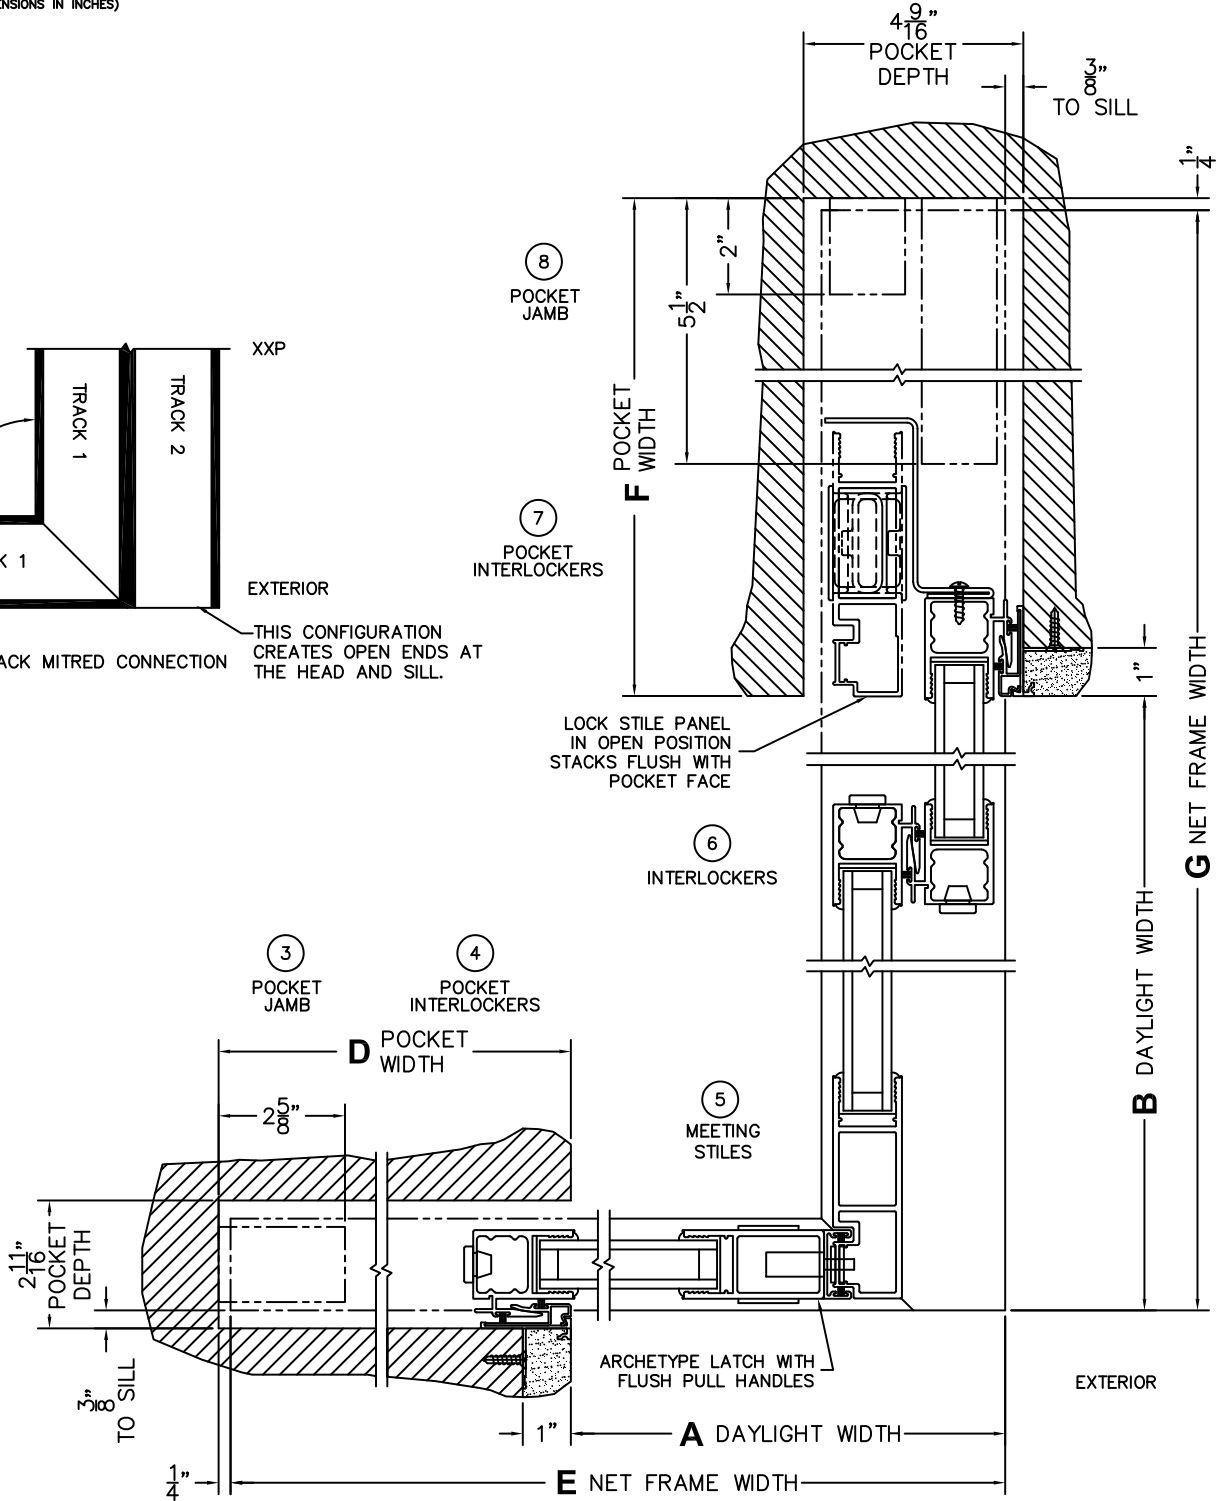

(USE RULER TO SCALE DIMENSIONS IN INCHES)

SCALE: 1/4

*CAUTION: WHEN CONSTRUCTING POCKET NOTE THAT DAYLIGHT WIDTH DOES NOT INCLUDE 1" SET BACK FOR POST INTERLOCKER.