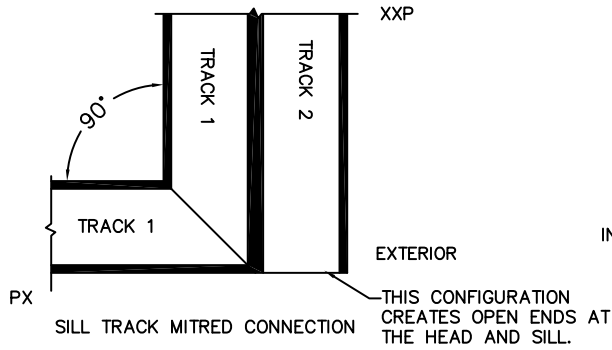

(USE RULER TO SCALE DIMENSIONS IN INCHES)

SCALE: 1/4

*CAUTION: WHEN CONSTRUCTING POCKET NOTE THAT DAYLIGHT WIDTH DOES NOT INCLUDE 1" SET BACK FOR POST INTERLOCKER.