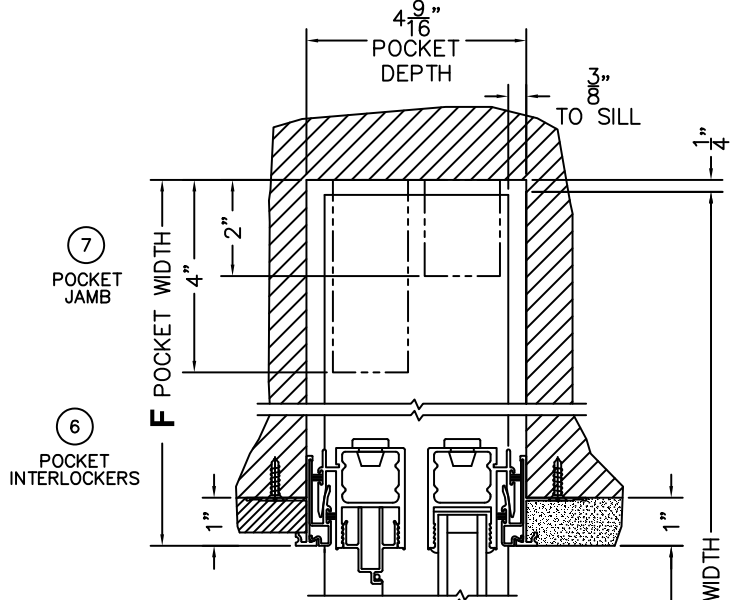

(USE RULER TO SCALE DIMENSIONS IN INCHES)

SCALE: 1/4

*CAUTION: WHEN CONSTRUCTING POCKET NOTE THAT DAYLIGHT WIDTH DOES NOT INCLUDE 1" SET BACK FOR POST INTERLOCKER.