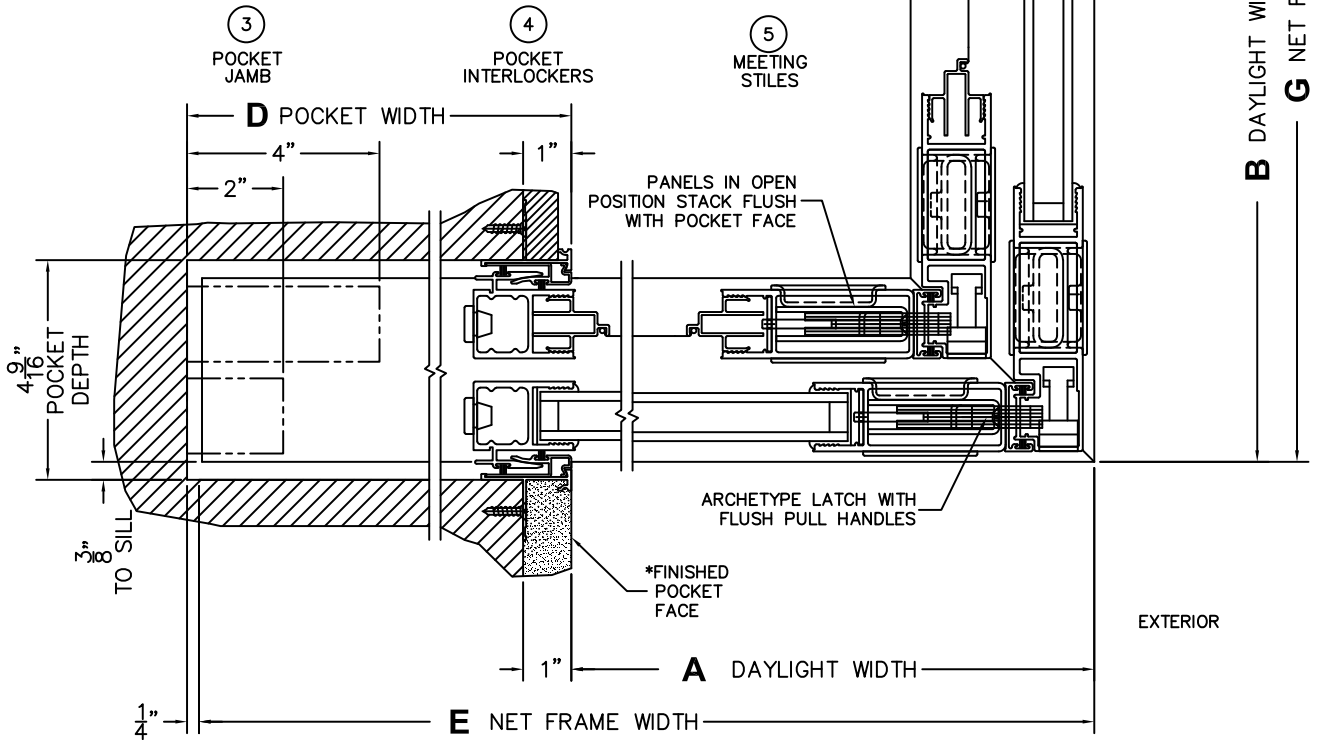

(USE RULER TO SCALE DIMENSIONS IN INCHES)

SCALE: 1/4

*CAUTION: WHEN CONSTRUCTING POCKET NOTE THAT DAYLIGHT WIDTH DOES NOT INCLUDE 1" SET BACK FOR POST INTERLOCKER.