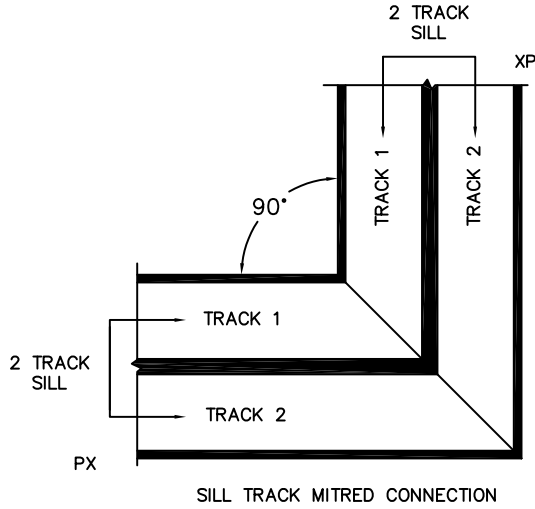

(USE RULER TO SCALE DIMENSIONS IN INCHES)

SCALE: 1/4

*CAUTION: WHEN CONSTRUCTING POCKET NOTE THAT DAYLIGHT WIDTH DOES NOT INCLUDE 1" SET BACK FOR POST INTERLOCKER.