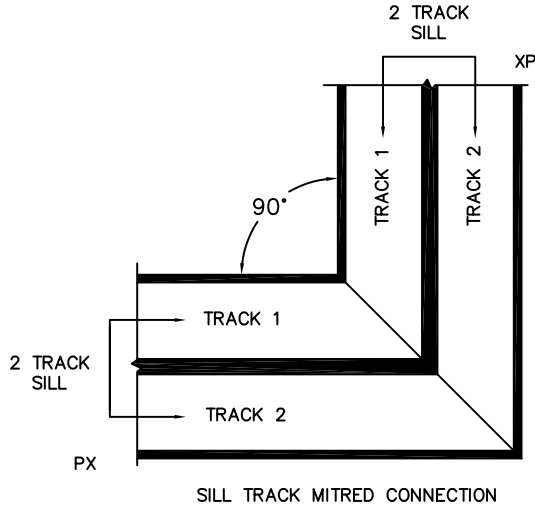

(USE RULER TO SCALE DIMENSIONS IN INCHES)

SCALE: 1/4

- *NOTES:
1) WHEN CONSTRUCTING POCKET NOTE THAT DAYLIGHT WIDTH DOES NOT INCLUDE 1" SET BACK FOR POST INTERLOCKER.
2) TO ALLOW FUTURE REMOVAL OF PANEL THE INSTALLER MUST BUILD A FALSE WALL.