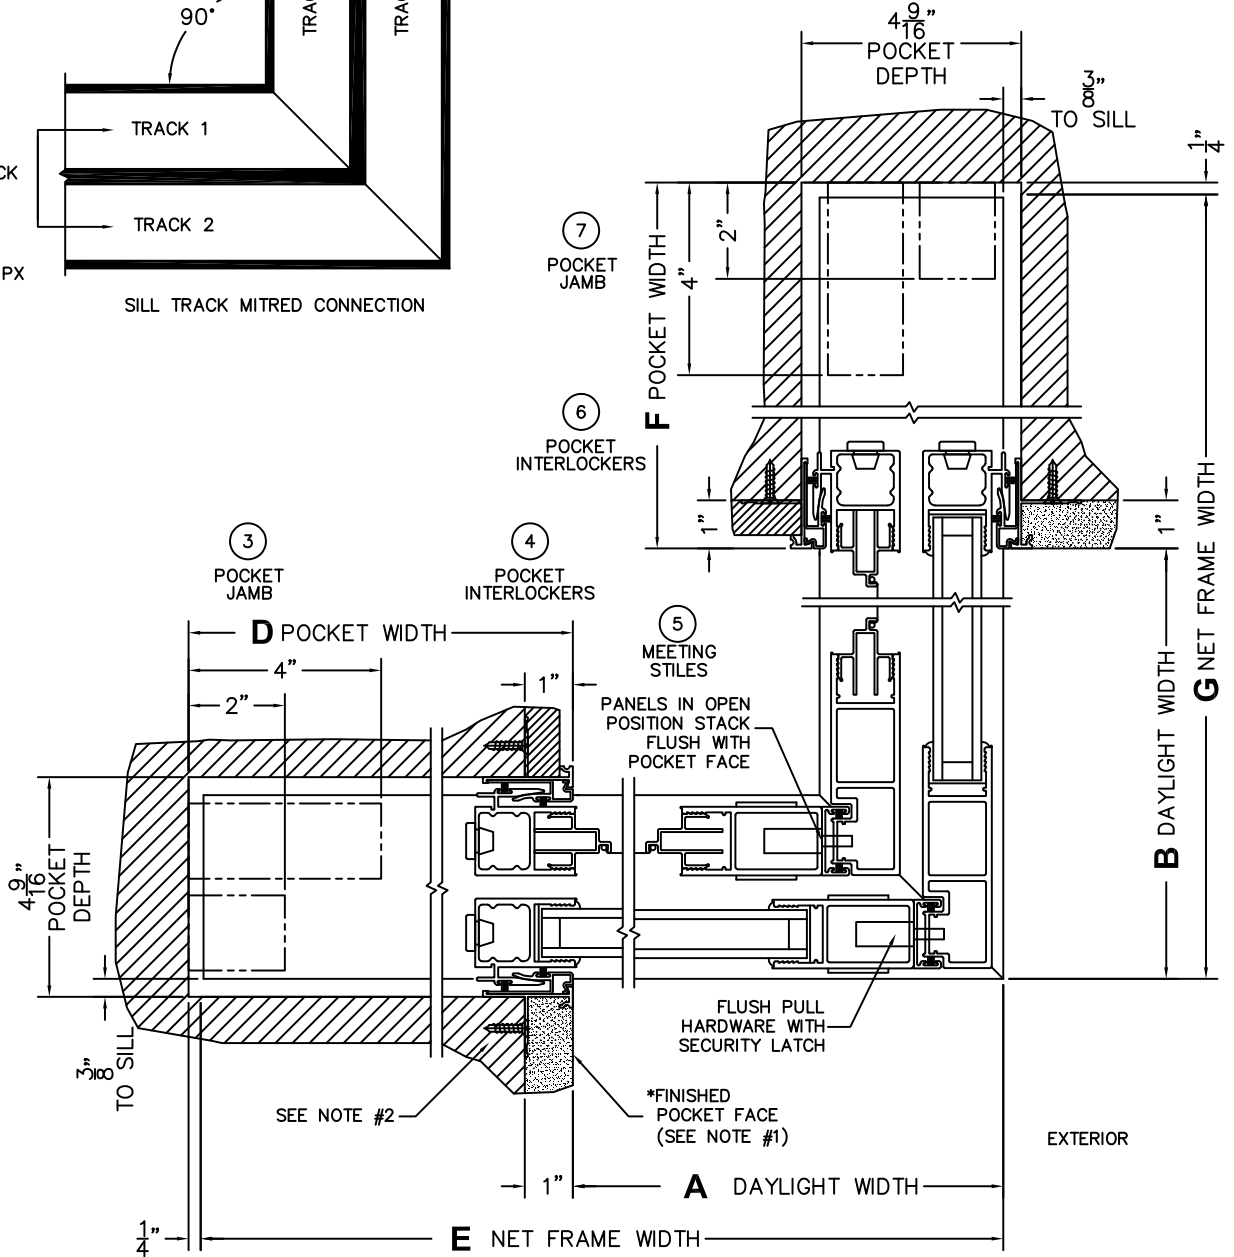

(USE RULER TO SCALE DIMENSIONS IN INCHES)

SCALE: 1/4

- *NOTES:
1) WHEN CONSTRUCTING POCKET NOTE THAT DAYLIGHT WIDTH DOES NOT INCLUDE 1" SET BACK FOR POST INTERLOCKER.
2) TO ALLOW FUTURE REMOVAL OF PANEL THE INSTALLER MUST BUILD A FALSE WALL.