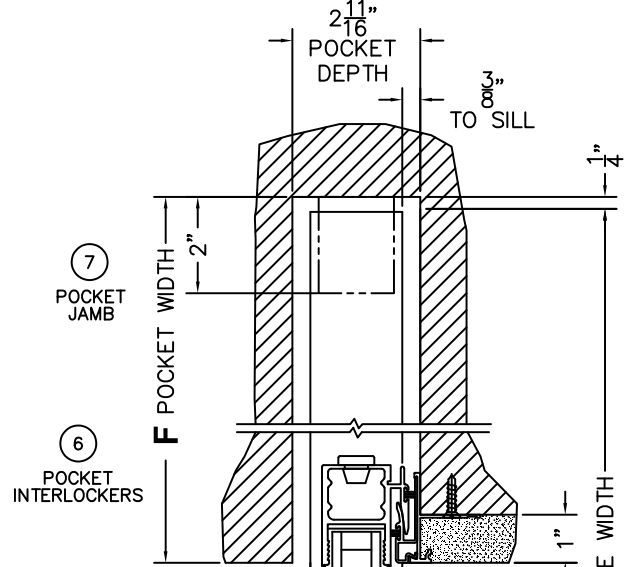

FLEETWOOD
WINDOWS & DOORS
FleetwoodUSA.com

NORWOOD 3050

90°PXIXP STANDARD CONFIG.
NO SCREENS HIDDEN TRACK

ORDER NO.:

ITEM NO.:

(USE RULER TO SCALE DIMENSIONS IN INCHES)

SCALE: 1/4

CAUTION: WHEN CONSTRUCTING POCKET NOTE THAT DAYLIGHT WIDTH DOES NOT INCLUDE 1\"/>