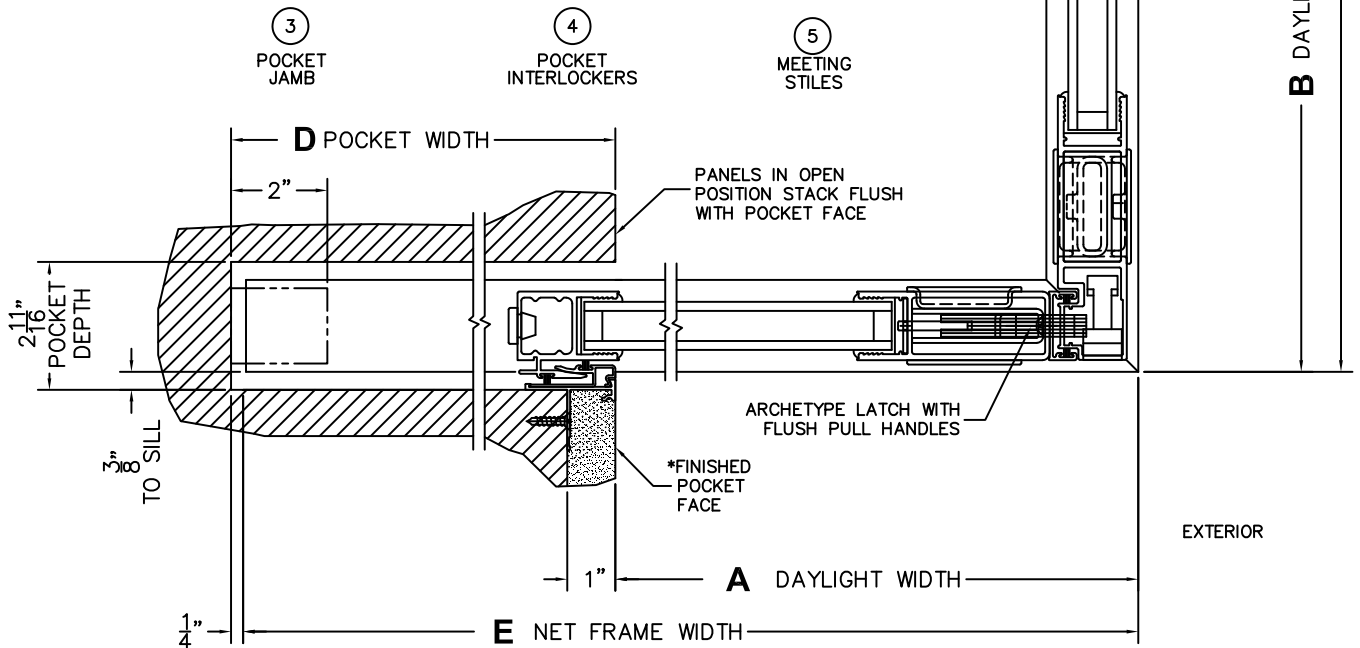

FLEETWOOD
WINDOWS & DOORS
FleetwoodUSA.com

NORWOOD 3050

90°PXIXP STANDARD CONFIG.
NO SCREENS HIDDEN TRACK

ORDER NO.:

ITEM NO.:

(USE RULER TO SCALE DIMENSIONS IN INCHES)

SCALE: 1/4

CAUTION: WHEN CONSTRUCTING POCKET NOTE THAT DAYLIGHT WIDTH DOES NOT INCLUDE 1\"/>