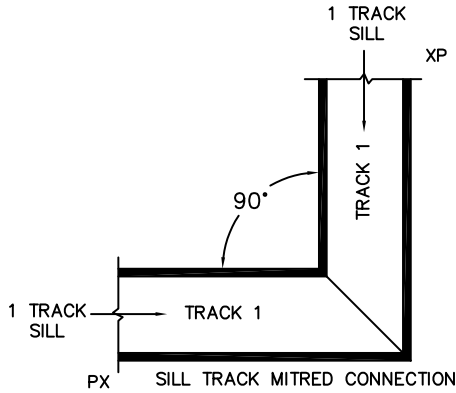

FLEETWOOD
WINDOWS & DOORS
FleetwoodUSA.com

NORWOOD 3050

90°PXIXP STANDARD CONFIG.
NO SCREENS HIDDEN TRACK

ORDER NO.:

ITEM NO.:

(USE RULER TO SCALE DIMENSIONS IN INCHES)

SCALE: 1/4

CAUTION: WHEN CONSTRUCTING POCKET NOTE THAT DAYLIGHT WIDTH DOES NOT INCLUDE 1\"/>