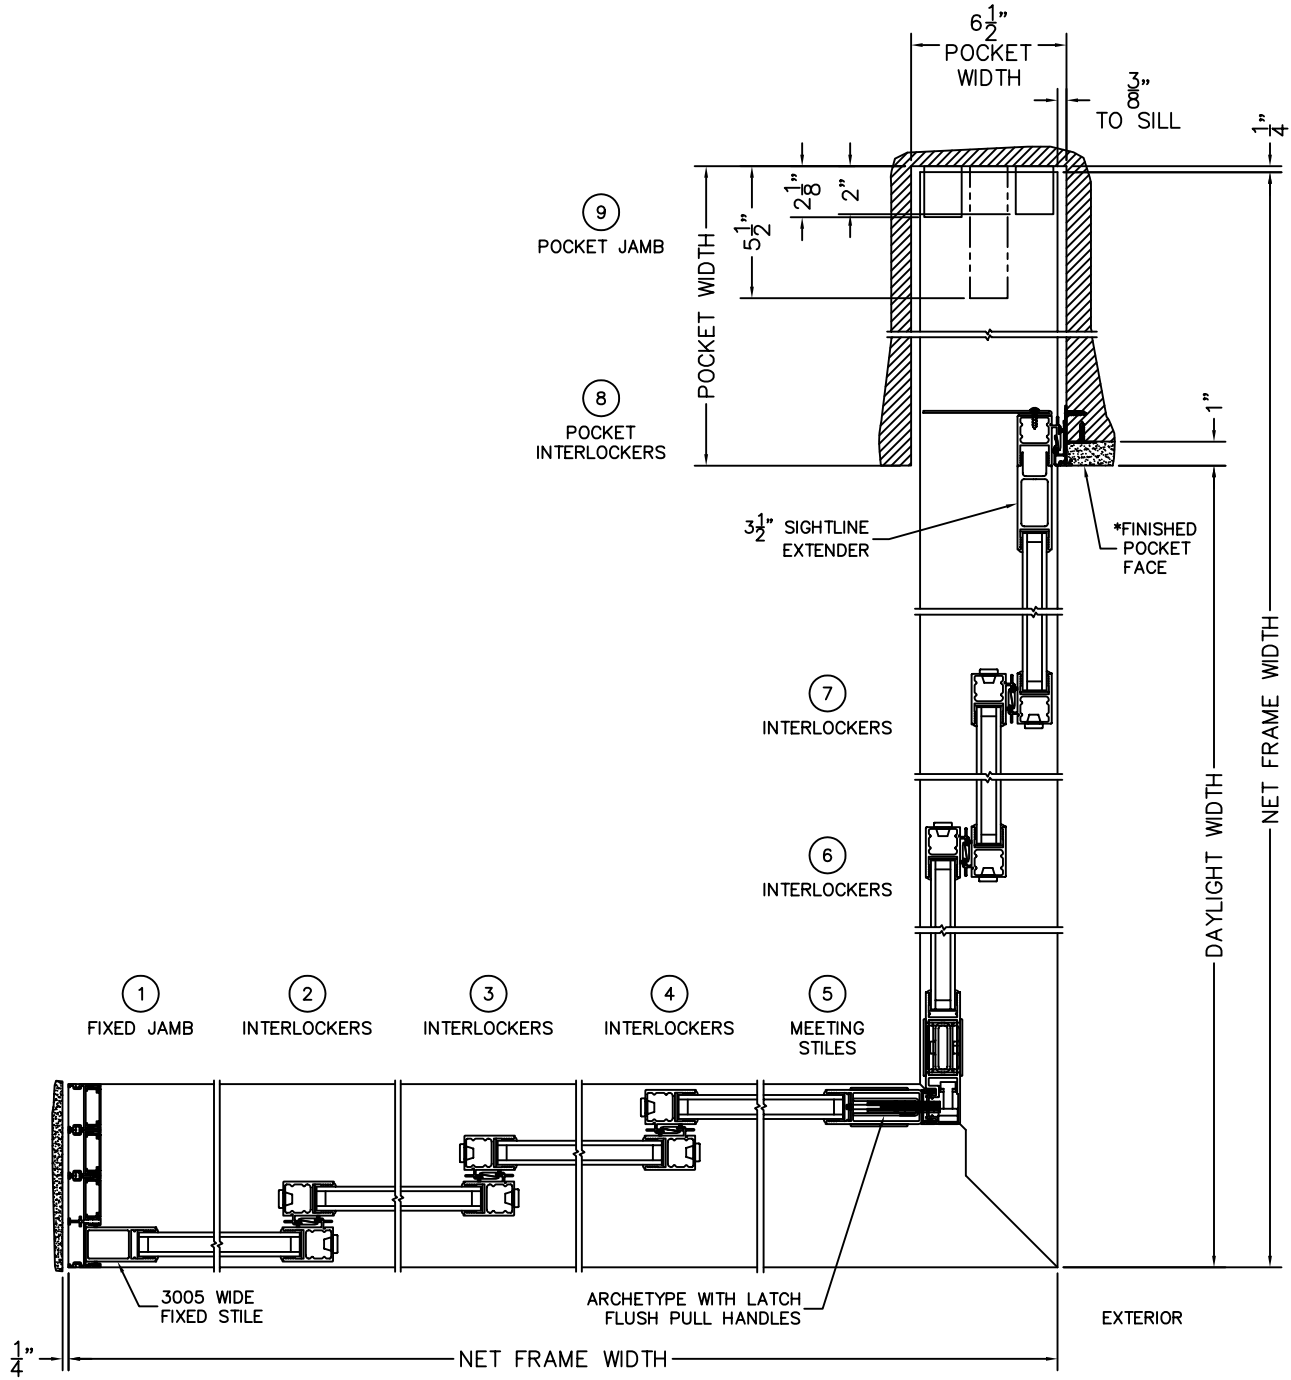

FLEETWOOD
WINDOWS & DOORS
FleetwoodUSA.com

NORWOOD 3050

90°OXXXIXXXP CUSTOM CONFIGURATION
HIDDEN TRACK NO SCREENS

ORDER NO.:

ITEM NO.:

SCALE: 1/4

*CAUTION: WHEN CONSTRUCTING POCKET NOTE THAT DAYLIGHT WIDTH DOES NOT INCLUDE 1" SET BACK FOR POST INTERLOCKER.