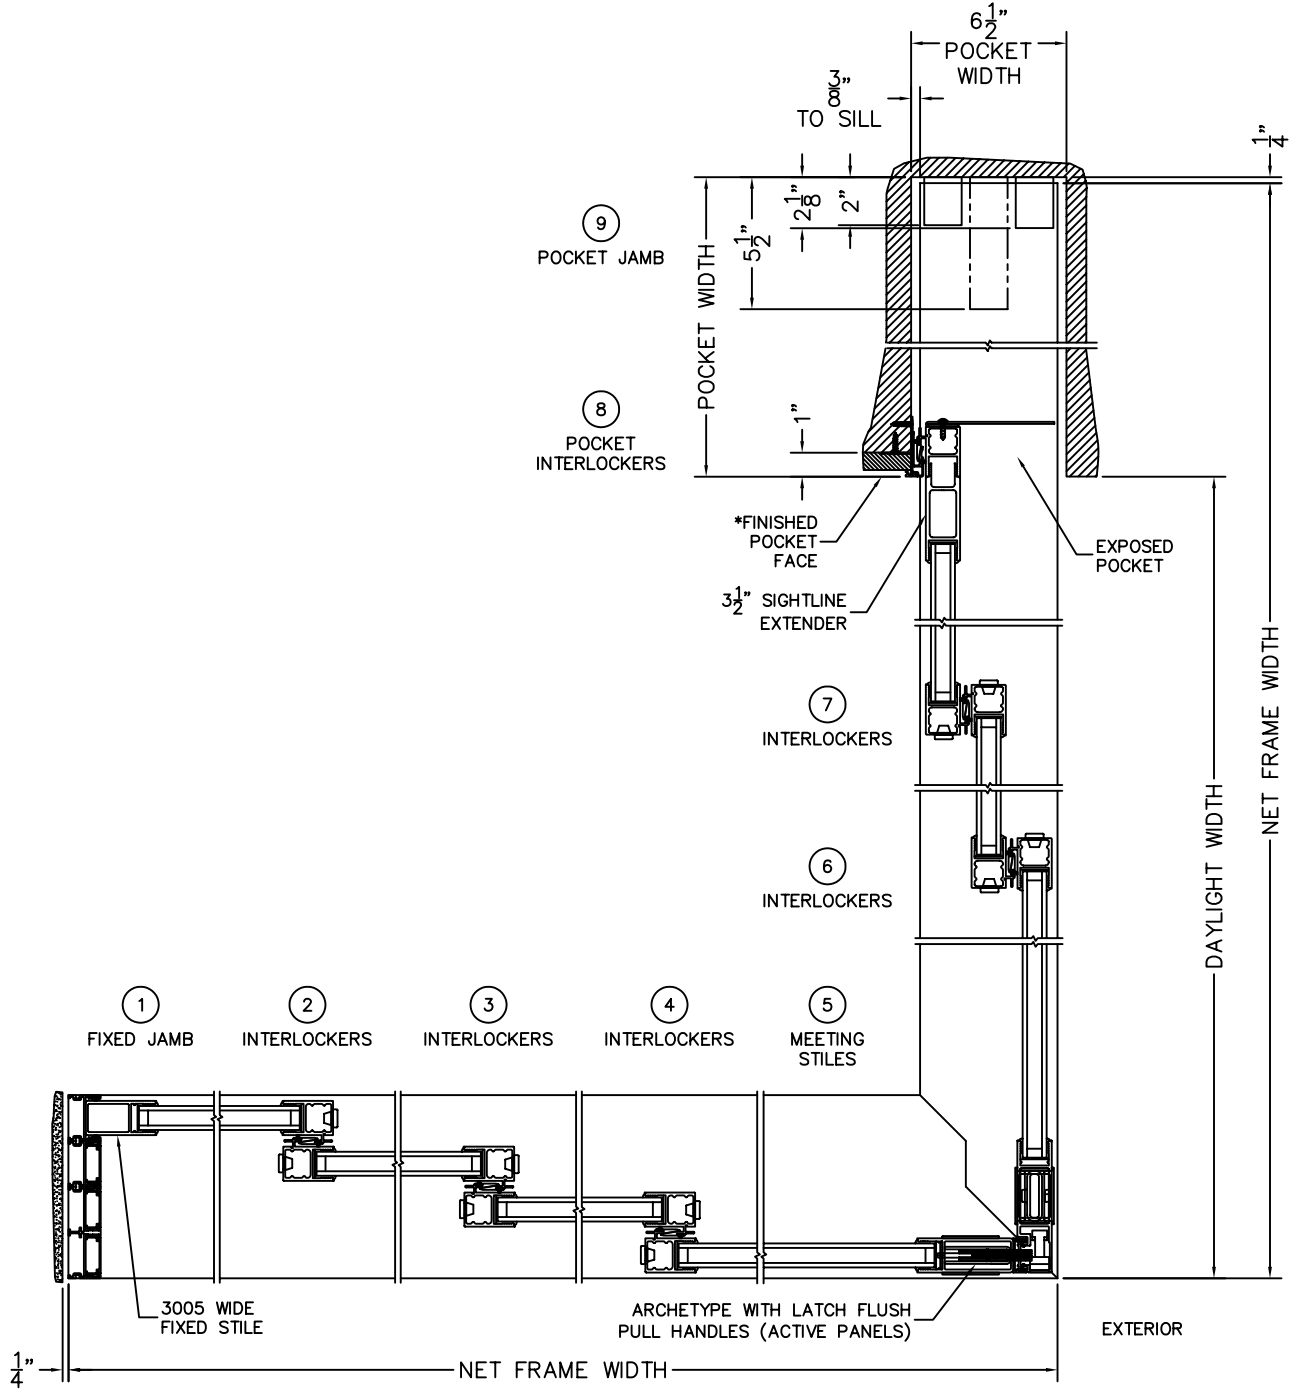

FLEETWOOD
WINDOWS & DOORS
FleetwoodUSA.com

NORWOOD 3050

90°OXXXIXXXP CUSTOM CONFIGURATION
HIDDEN TRACK NO SCREENS

ORDER NO.:

ITEM NO.:

SCALE: 1/8

*CAUTION: WHEN CONSTRUCTING POCKET NOTE THAT DAYLIGHT WIDTH DOES NOT INCLUDE 1" SET BACK FOR POST INTERLOCKER.