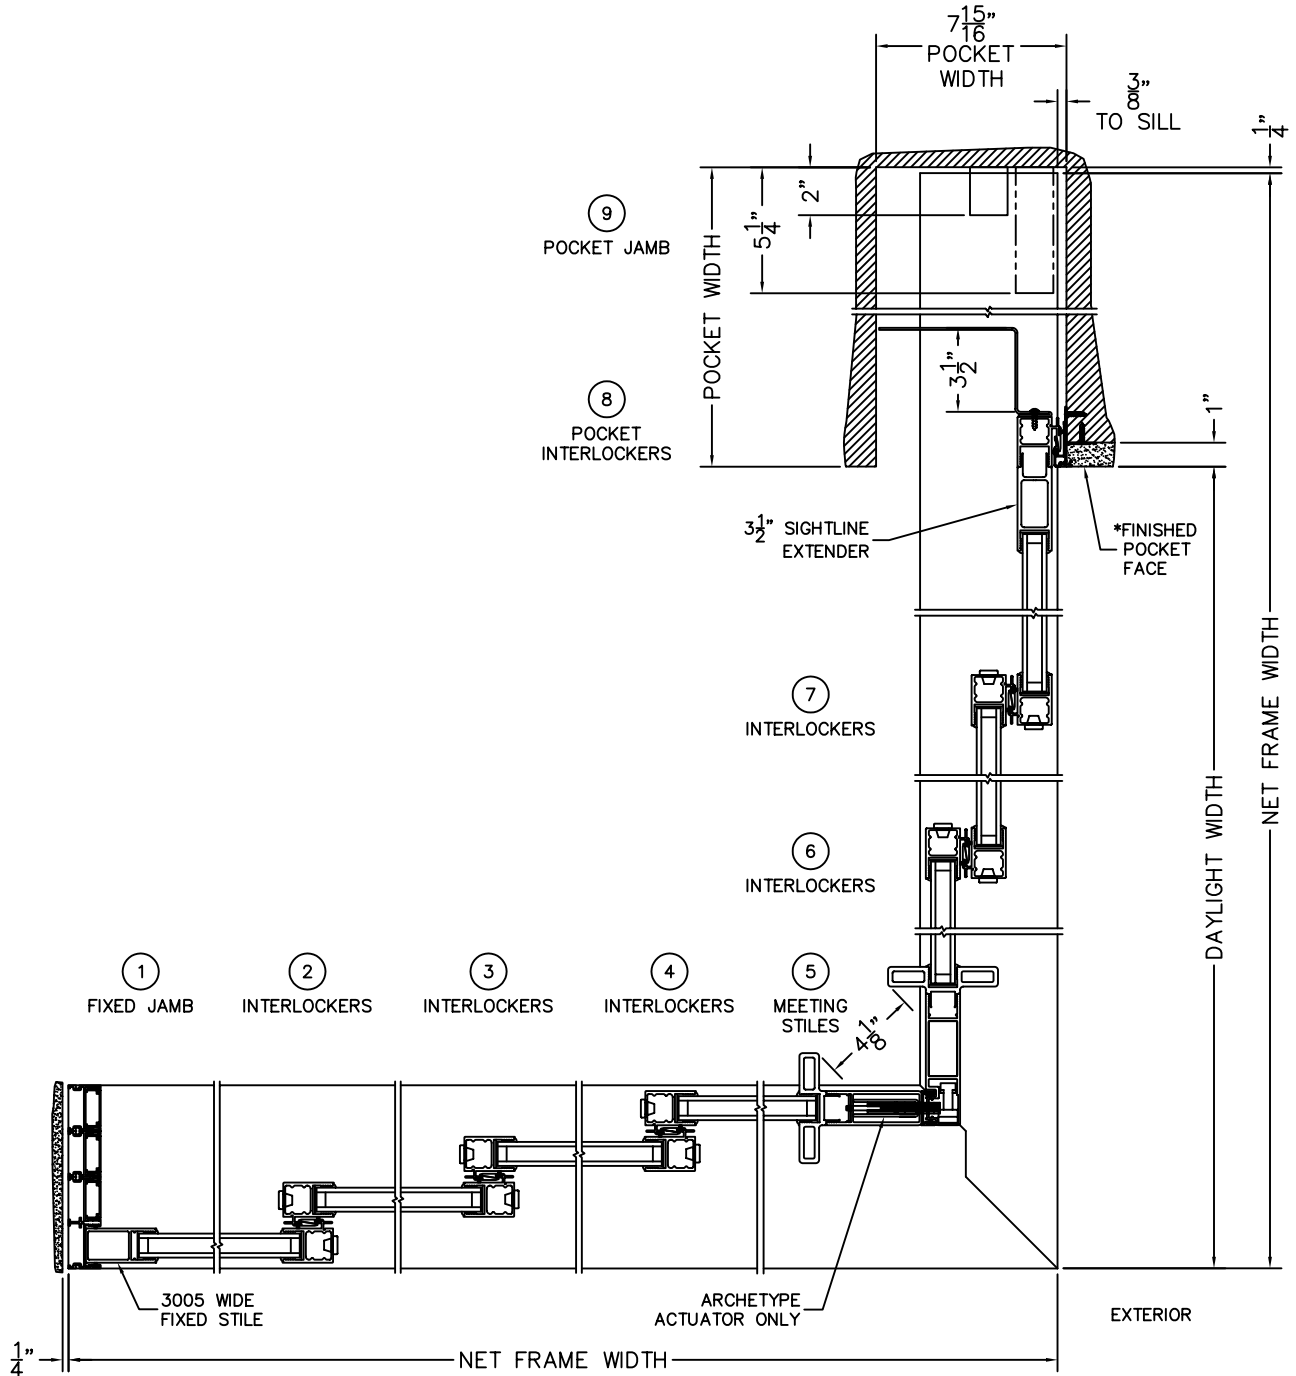

FLEETWOOD
WINDOWS & DOORS
FleetwoodUSA.com

NORWOOD 3050

90°OXXXIXXP CUSTOM CONFIGURATION
HIDDEN TRACK NO SCREENS

ORDER NO.:

ITEM NO.:

SCALE: 1/8

NOTE: THIS CONFIGURATION LIMITS
ACTUATOR ACCESS TO 4-1/8"
*CUSTOMER INIT.

*CAUTION: WHEN CONSTRUCTING POCKET NOTE THAT DAYLIGHT WIDTH DOES NOT INCLUDE 1" SET BACK FOR POST INTERLOCKER.