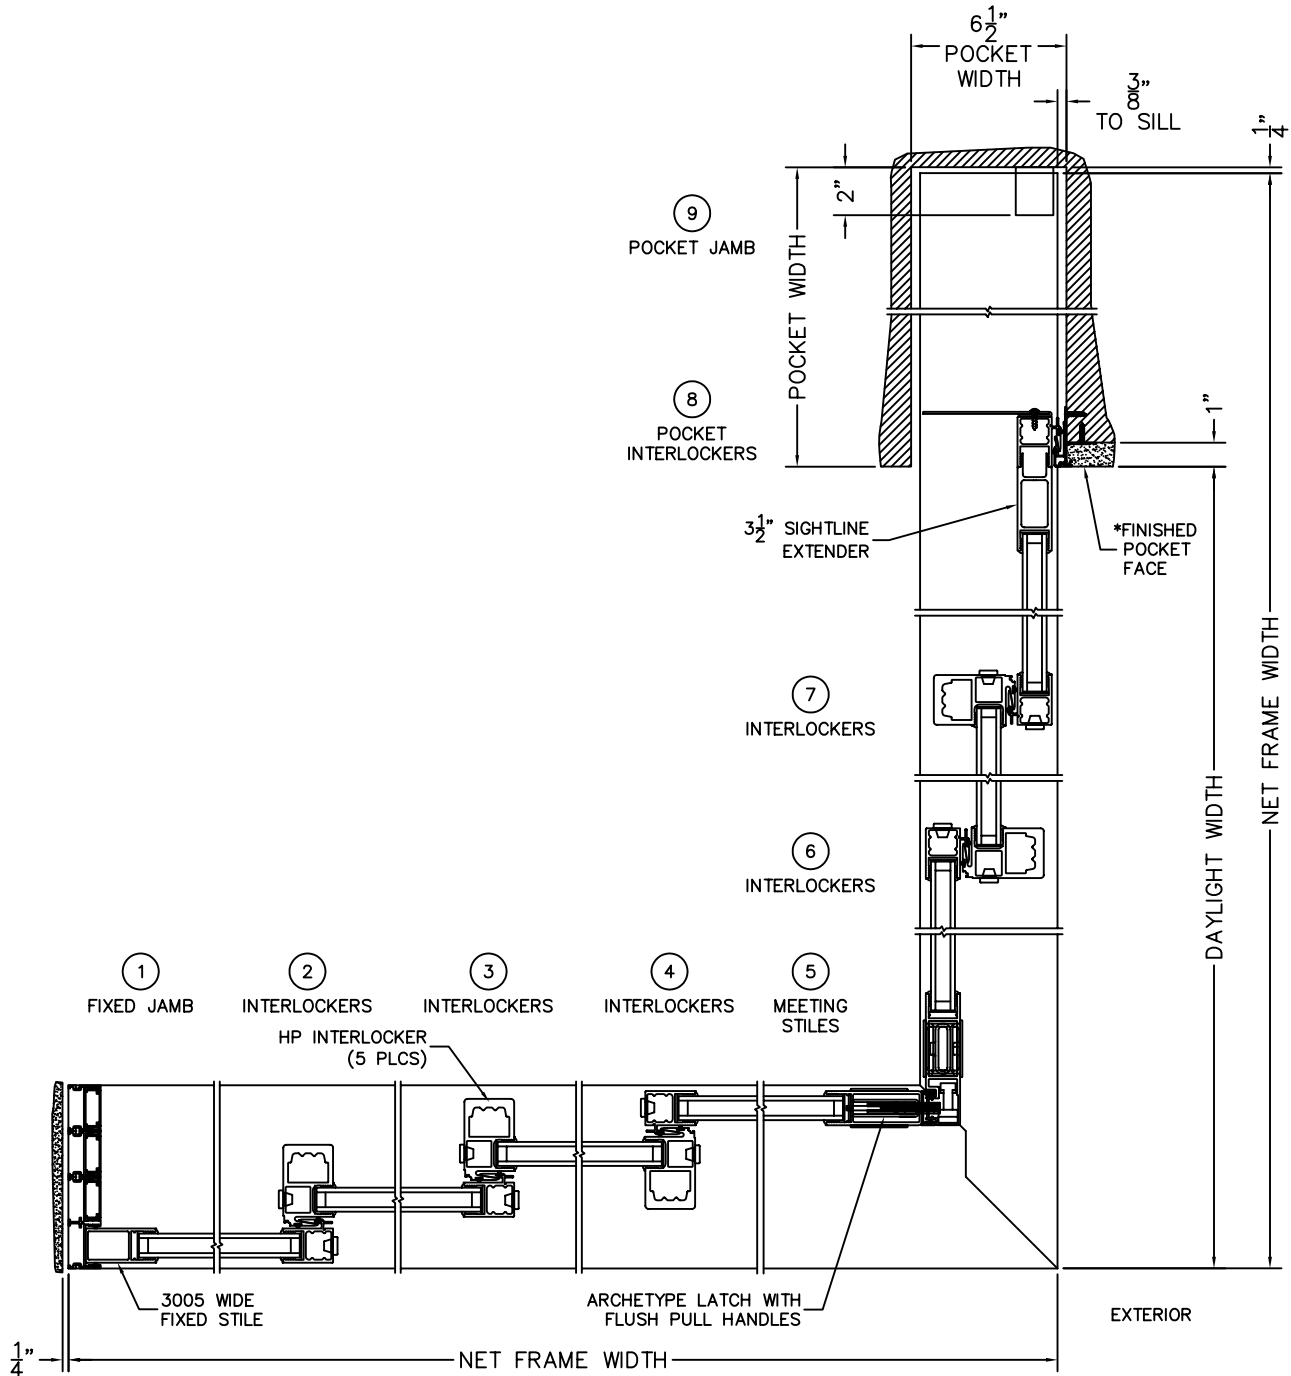

FLEETWOOD
WINDOWS & DOORS
FleetwoodUSA.com

NORWOOD 3050

90°OXXXIXXXP CUSTOM CONFIGURATION
HIDDEN TRACK NO SCREENS

ORDER NO.:

ITEM NO.:

SCALE: 1/8

*CAUTION: WHEN CONSTRUCTING POCKET NOTE THAT DAYLIGHT WIDTH DOES NOT INCLUDE 1" SET BACK FOR POST INTERLOCKER.