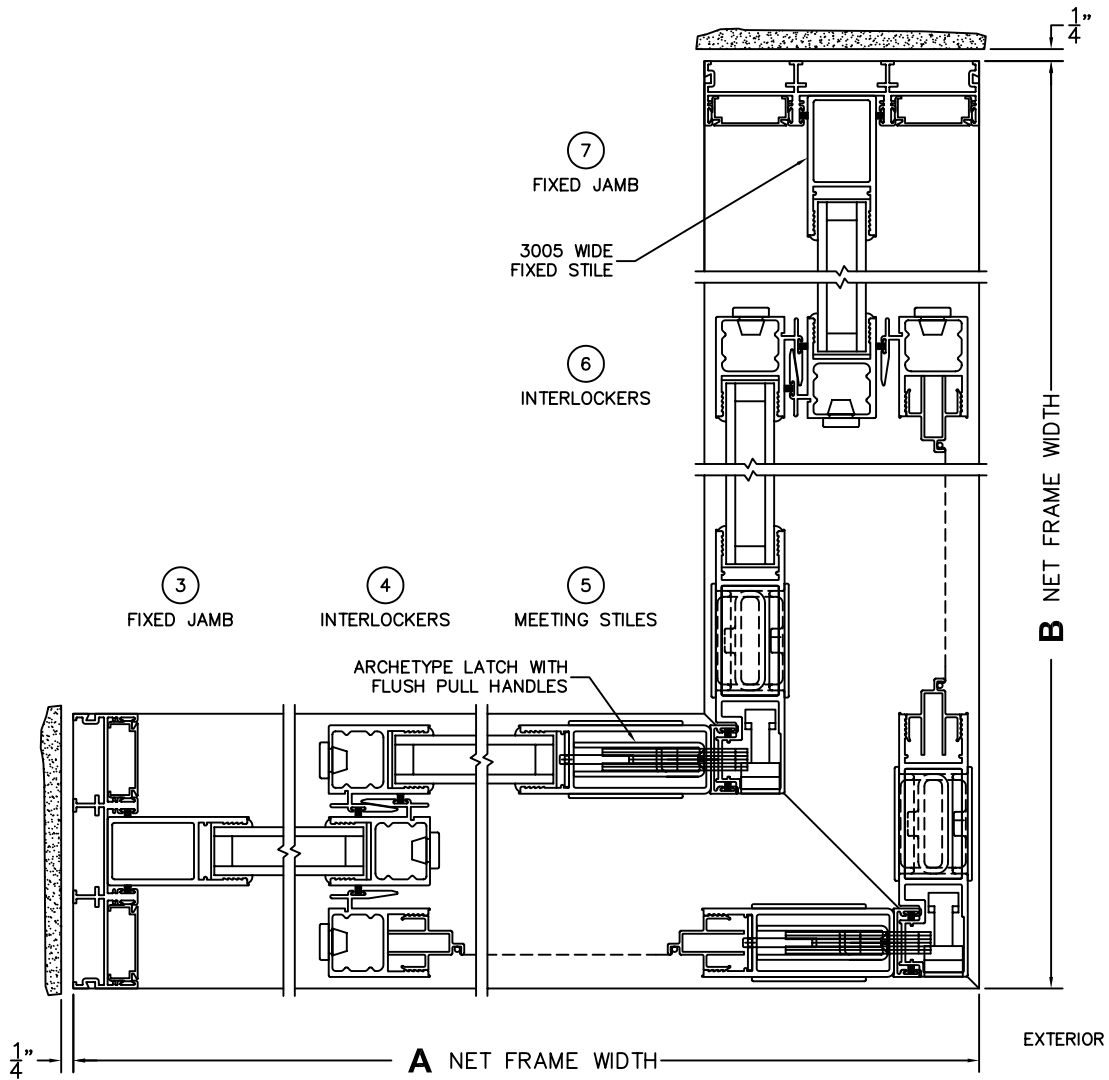

NOTES:

FLEETWOOD
WINDOWS & DOORS
FleetwoodUSA.com

NORWOOD 3050

90°OXIXO STANDARD CONFIGURATION
HIDDEN TRACK WITH SCREENS

ORDER NO.:

ITEM NO.:

SCALE: 1/4

FLEETWOOD
WINDOWS & DOORS
FleetwoodUSA.com

NORWOOD 3050

90°OXIXO STANDARD CONFIGURATION
HIDDEN TRACK WITH SCREENS

ORDER NO.:

ITEM NO.:

SCALE: 1/4

NON-FLUSH STACK:
PANELS IN OPEN POSITION