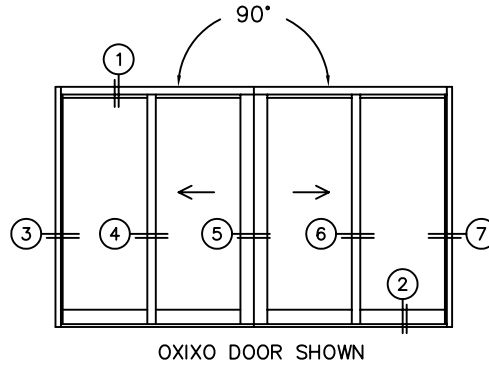

FLEETWOOD
WINDOWS & DOORS
FleetwoodUSA.com

NORWOOD 3050

90°OXIXO STANDARD CONFIGURATION
HIDDEN TRACK WITH SCREENS

ORDER NO.:

ITEM NO.:

SCALE: 1/4

REQUIRED DEALER INFO.

A (NET FRAME WIDTH)	
B (NET FRAME WIDTH)	
C (NET FRAME HEIGHT)	

NOTES:

FLEETWOOD
WINDOWS & DOORS
FleetwoodUSA.com

NORWOOD 3050

90°OXIXO STANDARD CONFIGURATION
HIDDEN TRACK WITH SCREENS

ORDER NO.:

ITEM NO.:

SCALE: 1/4

FLEETWOOD
WINDOWS & DOORS
FleetwoodUSA.com

NORWOOD 3050

90°OXIXO STANDARD CONFIGURATION
HIDDEN TRACK WITH SCREENS

ORDER NO.:

ITEM NO.:

SCALE: 1/4

NON-FLUSH STACK:
PANELS IN OPEN POSITION