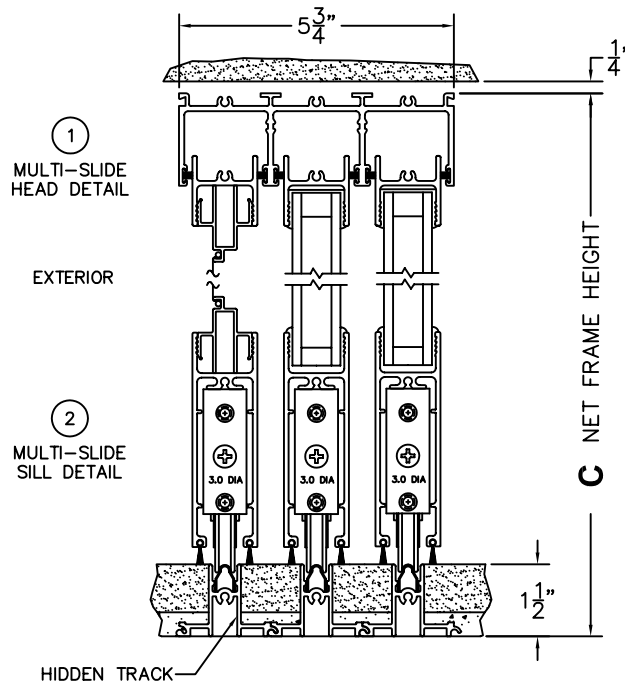

FLEETWOOD
WINDOWS & DOORS
FleetwoodUSA.com

NORWOOD 3050

90°OXIXO STANDARD CONFIGURATION
HIDDEN TRACK WITH SCREENS

ORDER NO.:

ITEM NO.:

SCALE: 1/4

REQUIRED DEALER INFO.

A (NET FRAME WIDTH)	
B (NET FRAME WIDTH)	
C (NET FRAME HEIGHT)	

NOTES:

FLEETWOOD
WINDOWS & DOORS
FleetwoodUSA.com

NORWOOD 3050

90°OXIXO STANDARD CONFIGURATION
HIDDEN TRACK WITH SCREENS

ORDER NO.:

ITEM NO.:

SCALE: 1/4

FLEETWOOD
WINDOWS & DOORS
FleetwoodUSA.com

NORWOOD 3050

90°OXIXO STANDARD CONFIGURATION
HIDDEN TRACK WITH SCREENS

ORDER NO.:

ITEM NO.:

SCALE: 1/4

NON-FLUSH STACK:
PANELS IN OPEN POSITION