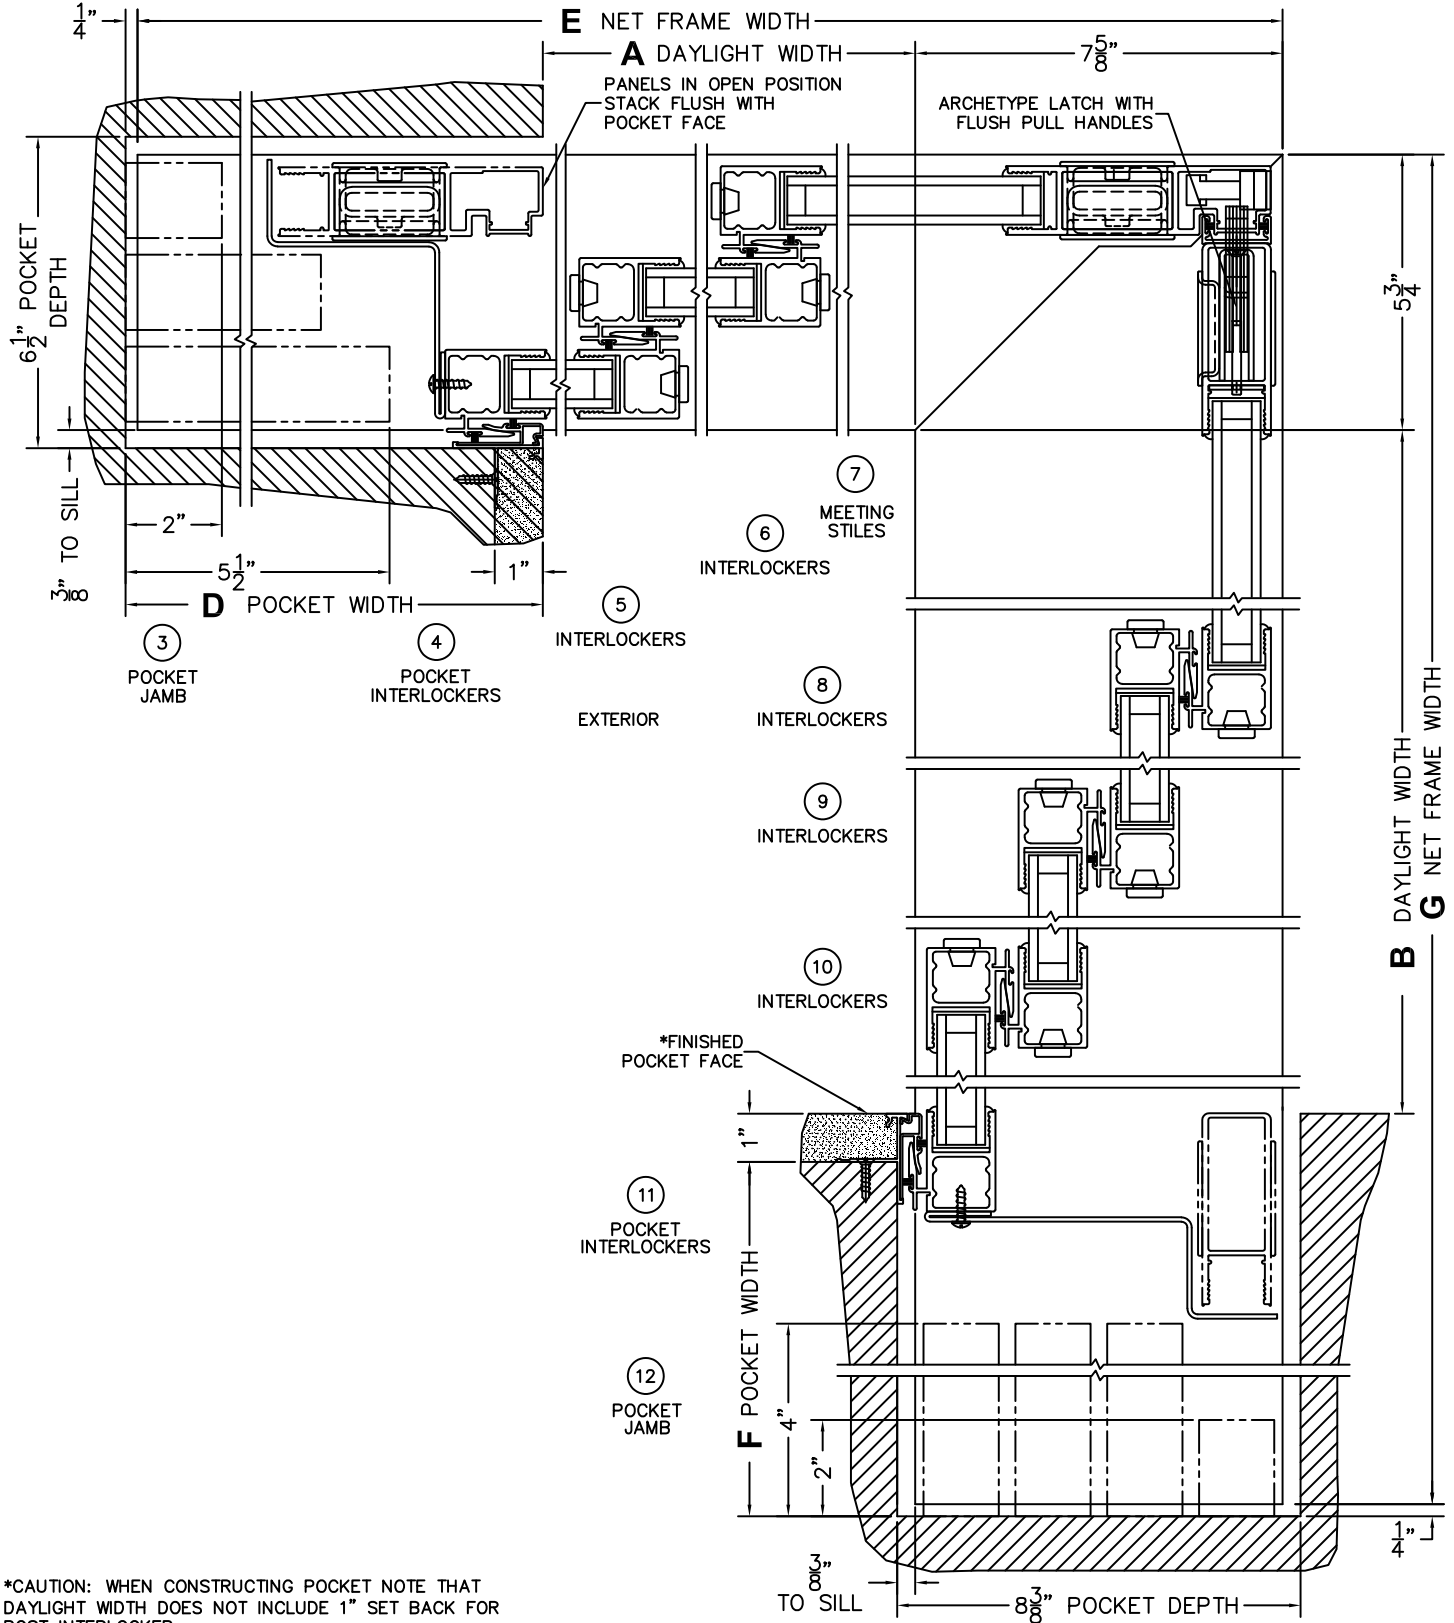

(USE RULER TO SCALE DIMENSIONS IN INCHES)

SCALE: 1/8

*CAUTION: WHEN CONSTRUCTING POCKET NOTE THAT DAYLIGHT WIDTH DOES NOT INCLUDE 1" SET BACK FOR POST INTERLOCKER.