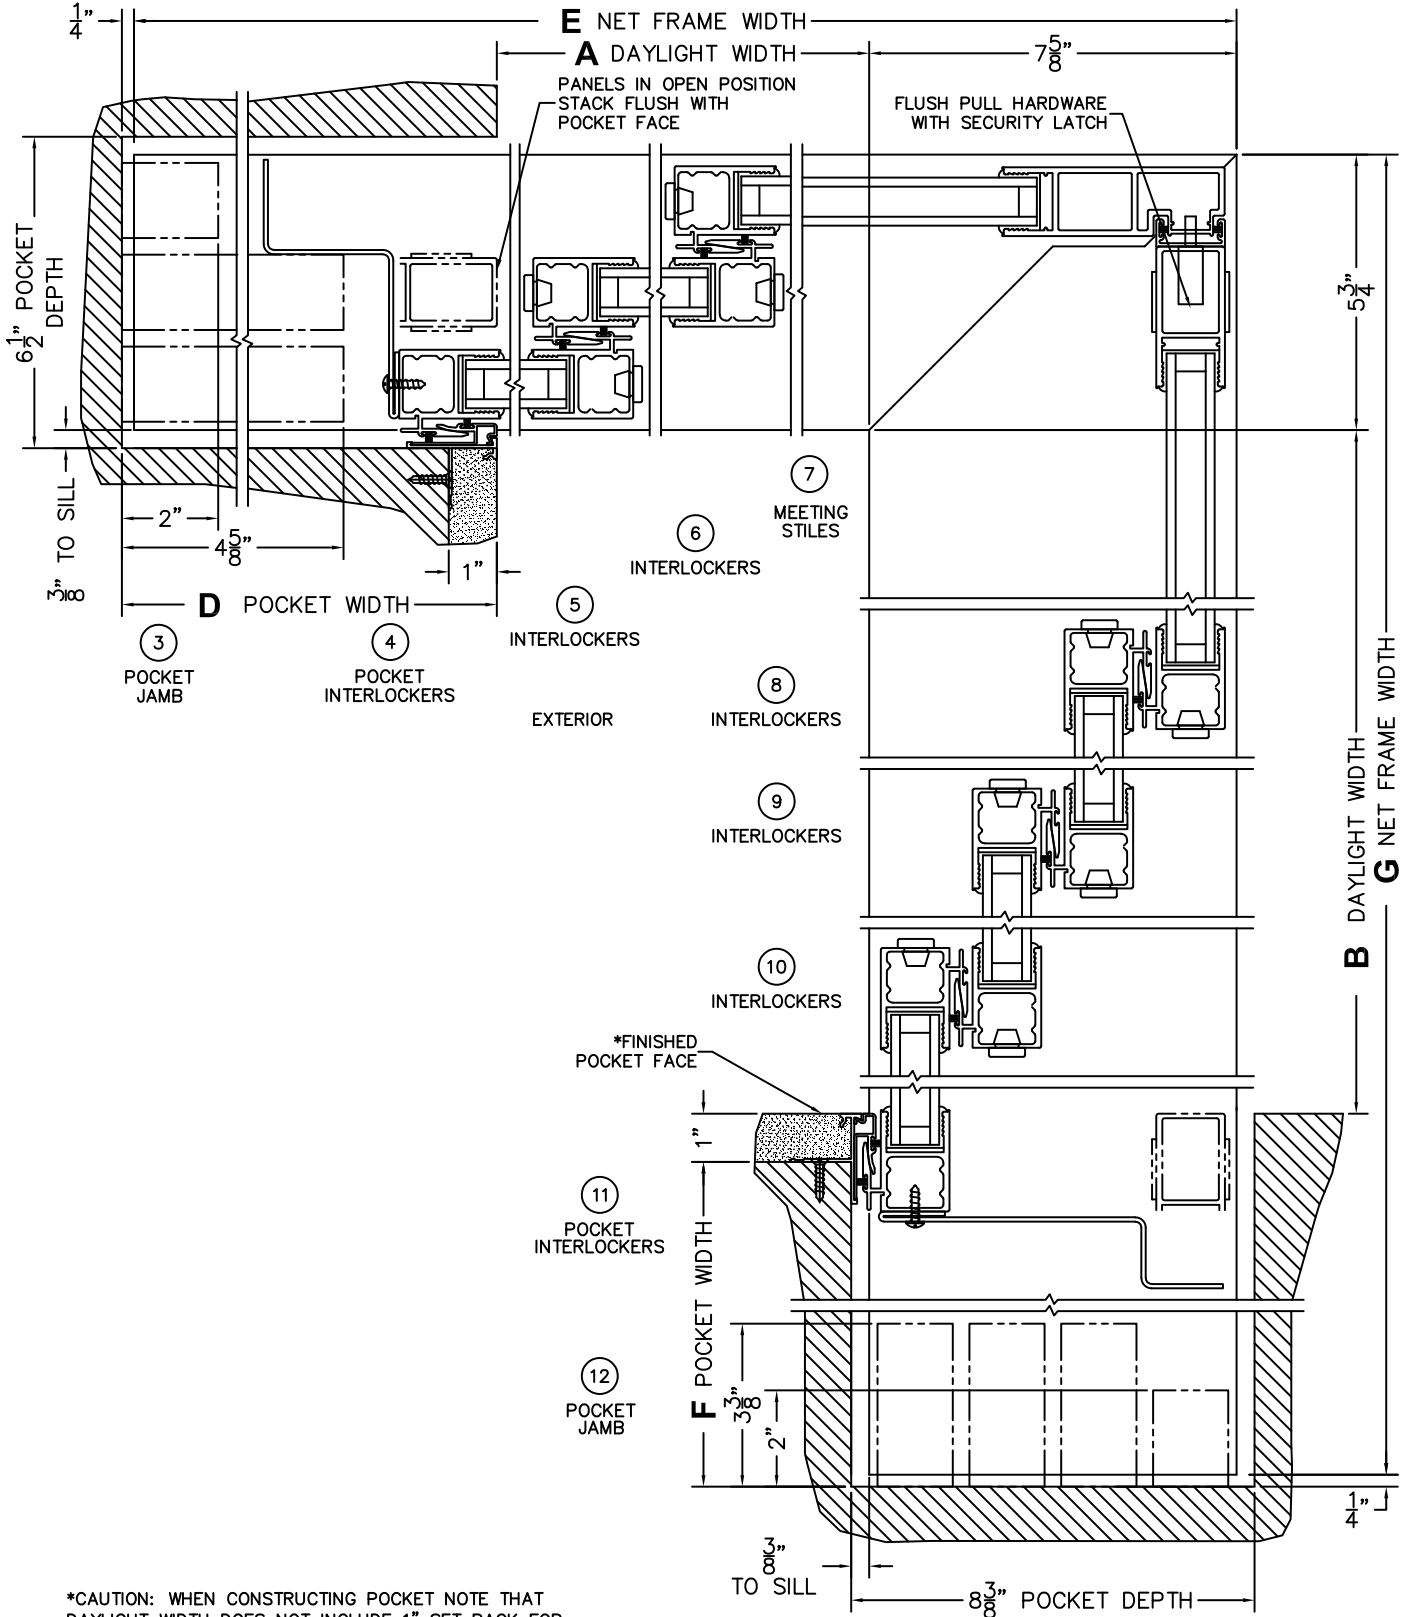

(USE RULER TO SCALE DIMENSIONS IN INCHES)

SCALE: 1/8

*CAUTION: WHEN CONSTRUCTING POCKET NOTE THAT DAYLIGHT WIDTH DOES NOT INCLUDE 1" SET BACK FOR POST INTERLOCKER.