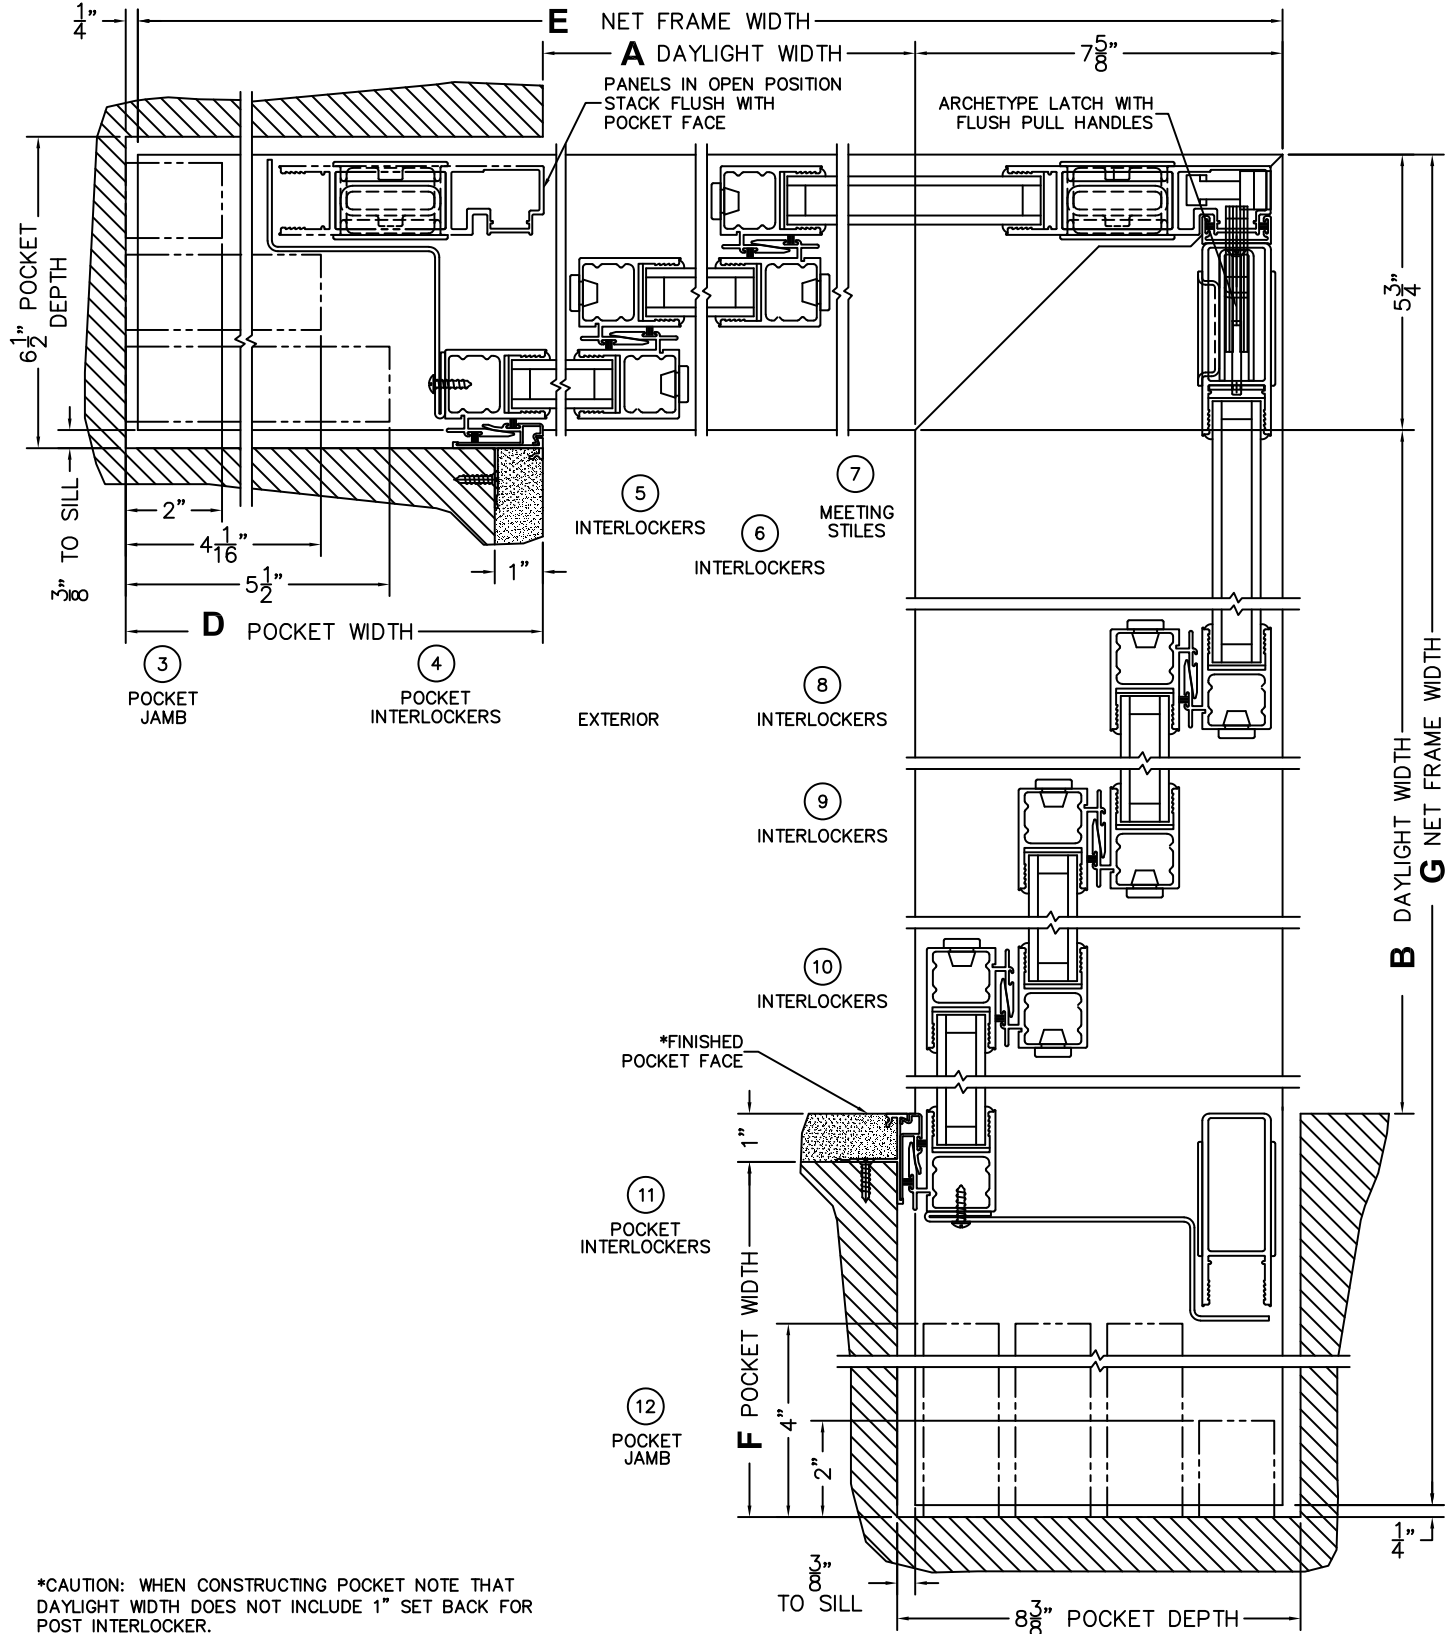

(USE RULER TO SCALE DIMENSIONS IN INCHES)

SCALE: 1/8

*CAUTION: WHEN CONSTRUCTING POCKET NOTE THAT DAYLIGHT WIDTH DOES NOT INCLUDE 1" SET BACK FOR POST INTERLOCKER.