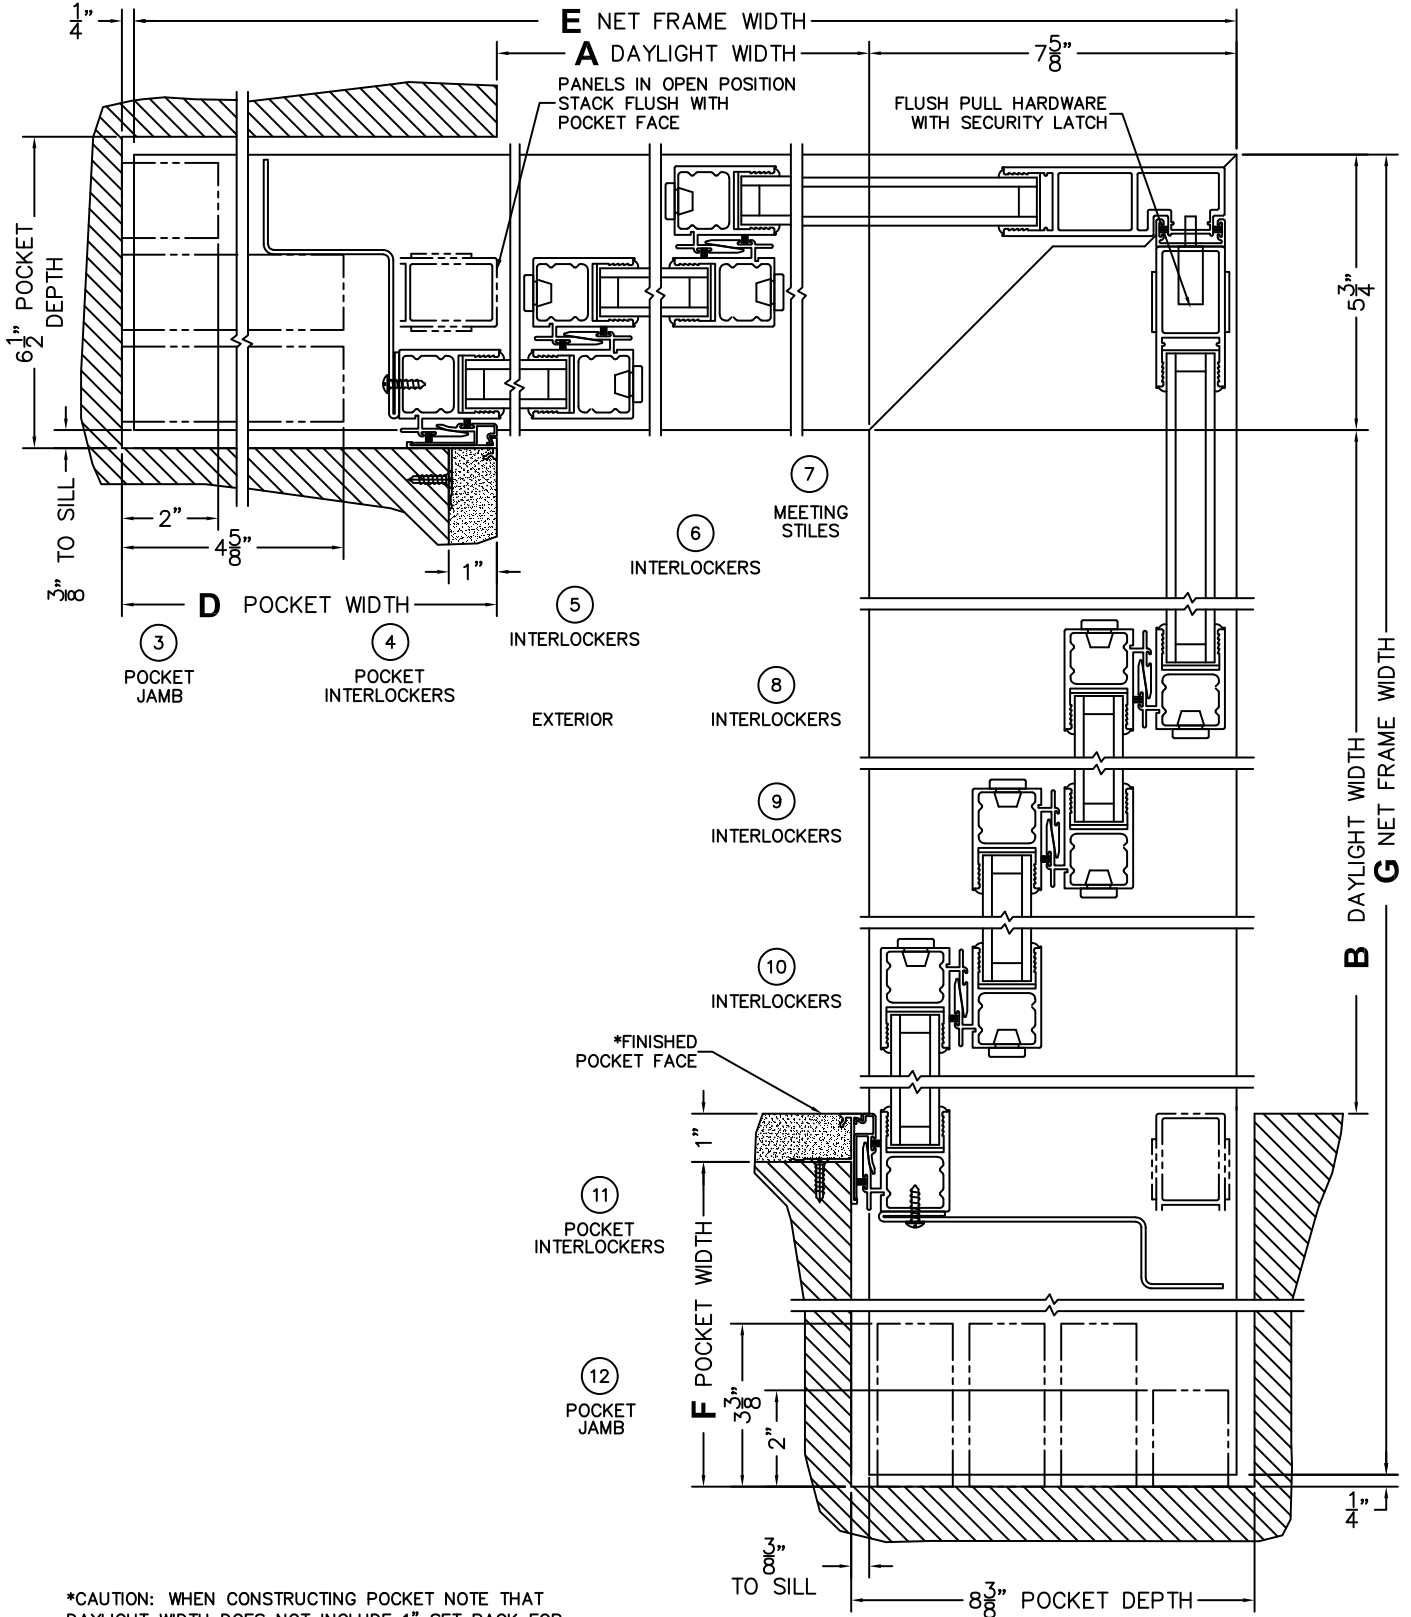

(USE RULER TO SCALE DIMENSIONS IN INCHES)

SCALE: 1/8

\*CAUTION: WHEN CONSTRUCTING POCKET NOTE THAT DAYLIGHT WIDTH DOES NOT INCLUDE 1" SET BACK FOR POST INTERLOCKER.