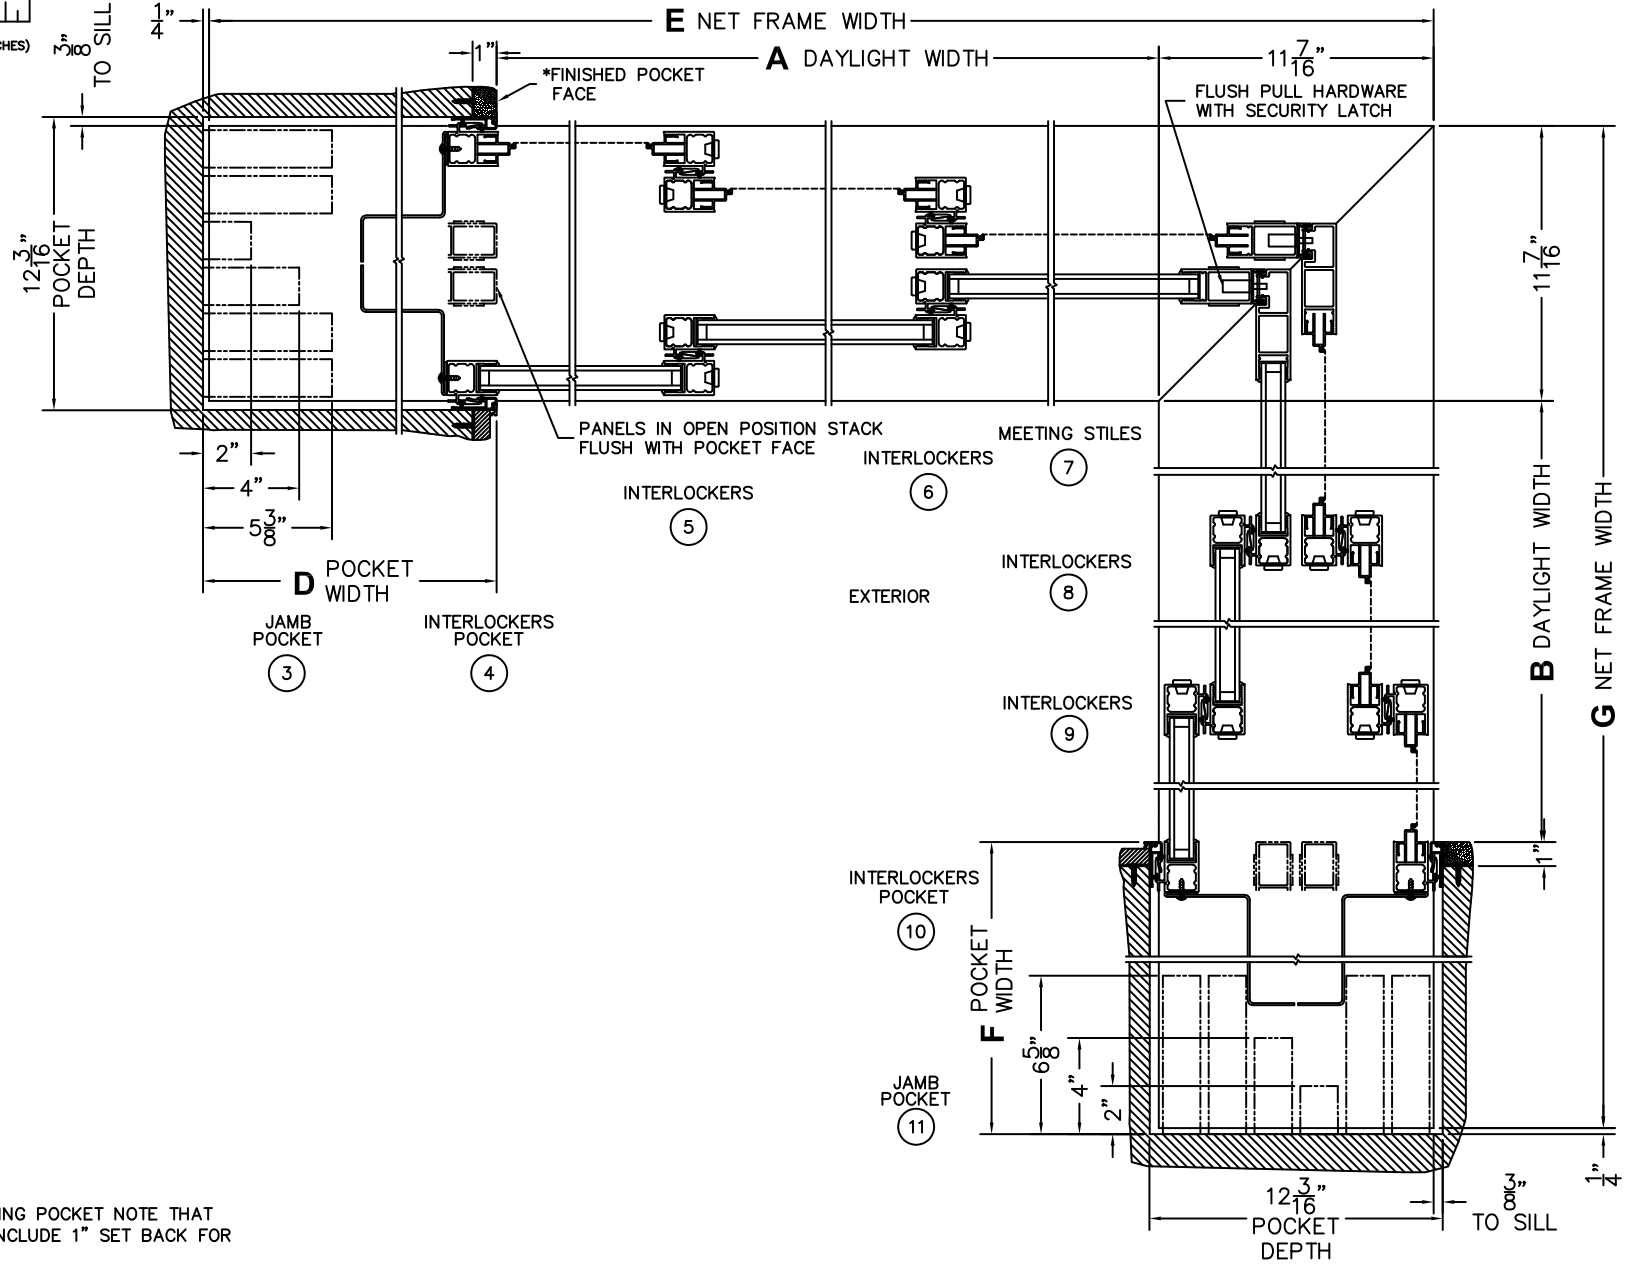

(USE RULER TO SCALE DIMENSIONS IN INCHES)

SCALE: 1/8

\*CAUTION: WHEN CONSTRUCTING POCKET NOTE THAT DAYLIGHT WIDTH DOES NOT INCLUDE 1" SET BACK FOR POST INTERLOCKER.