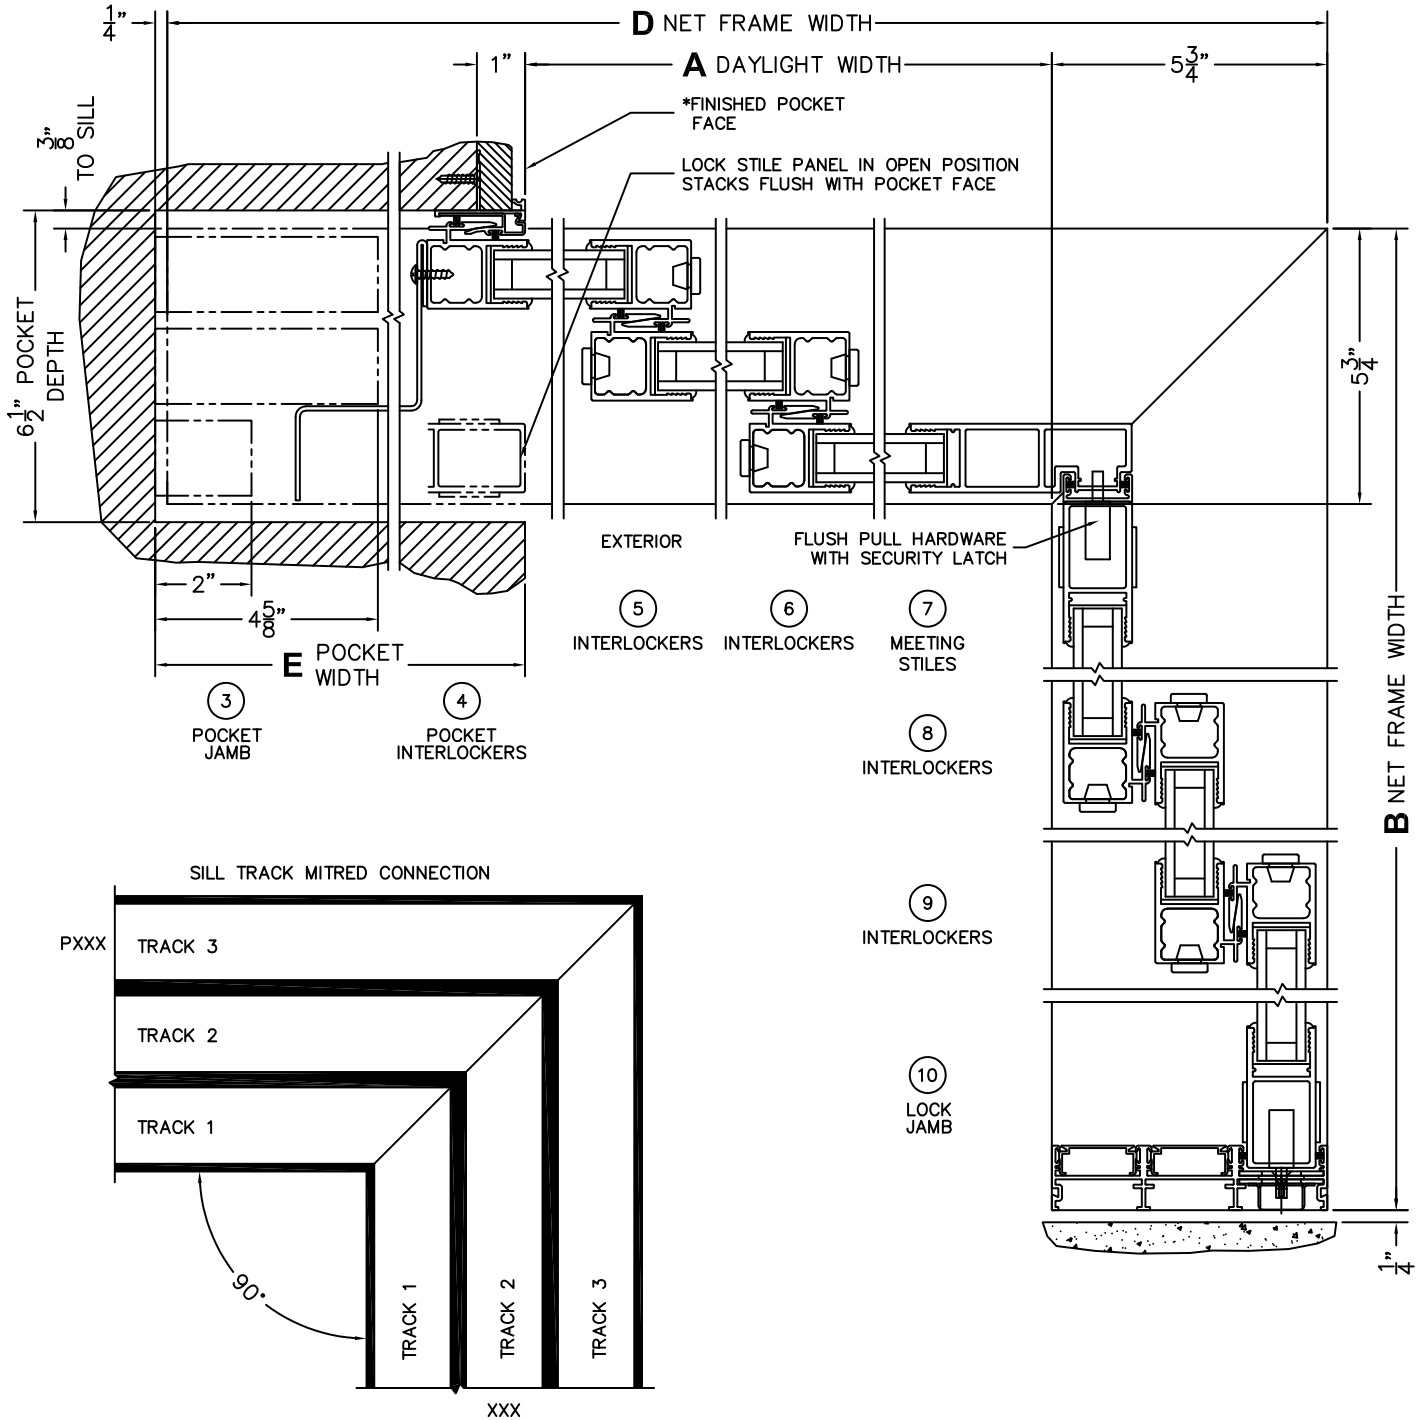

(USE RULER TO SCALE DIMENSIONS IN INCHES)

SCALE: 1/4

*CAUTION: WHEN CONSTRUCTING POCKET NOTE THAT DAYLIGHT WIDTH DOES NOT INCLUDE 1" SET BACK FOR POST INTERLOCKER.