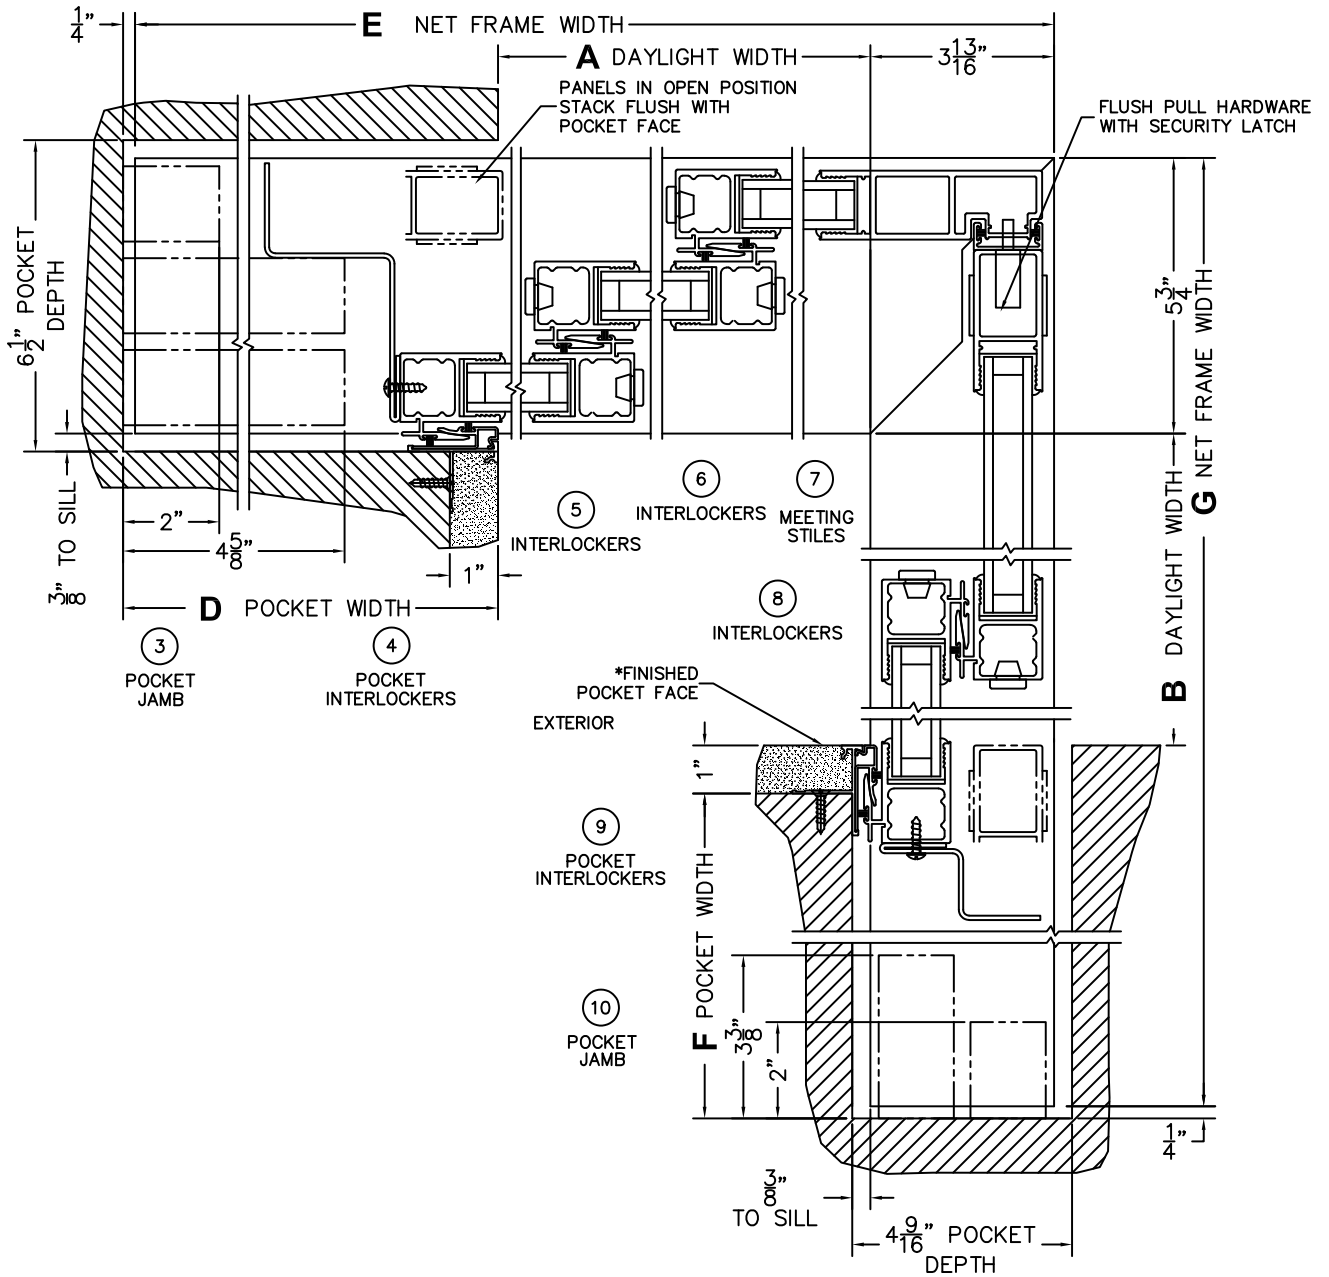

(USE RULER TO SCALE DIMENSIONS IN INCHES)

SCALE: 1/8

*CAUTION: WHEN CONSTRUCTING POCKET NOTE THAT DAYLIGHT WIDTH DOES NOT INCLUDE 1" SET BACK FOR POST INTERLOCKER.