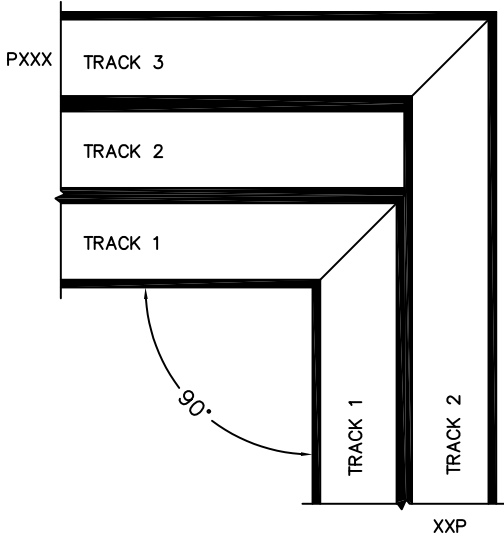

(USE RULER TO SCALE DIMENSIONS IN INCHES)

SCALE: 1/4

SILL TRACK MITRED CONNECTION

*CAUTION: WHEN CONSTRUCTING POCKET NOTE THAT DAYLIGHT WIDTH DOES NOT INCLUDE 1" SET BACK FOR POST INTERLOCKER.