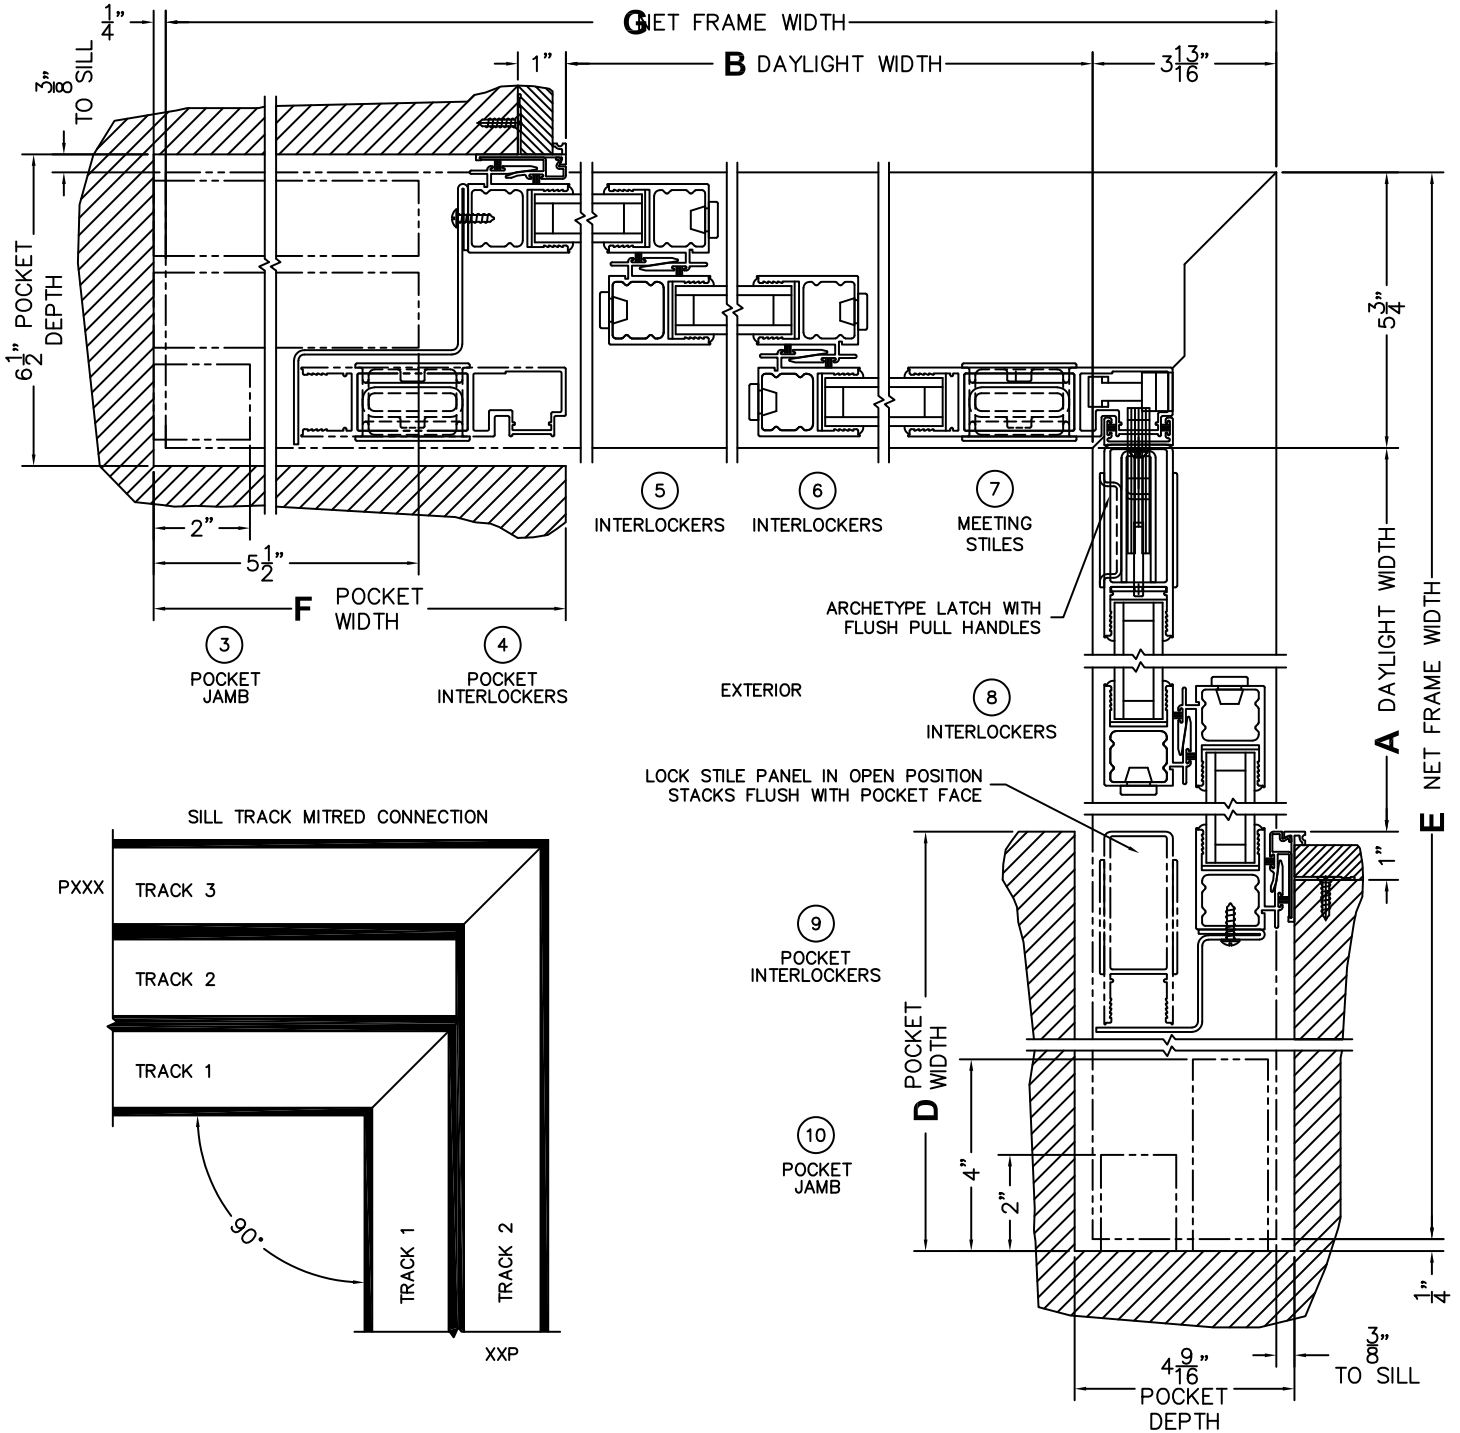

(USE RULER TO SCALE DIMENSIONS IN INCHES)

SCALE: 1/4

SILL TRACK MITRED CONNECTION

*CAUTION: WHEN CONSTRUCTING POCKET NOTE THAT DAYLIGHT WIDTH DOES NOT INCLUDE 1" SET BACK FOR POST INTERLOCKER.