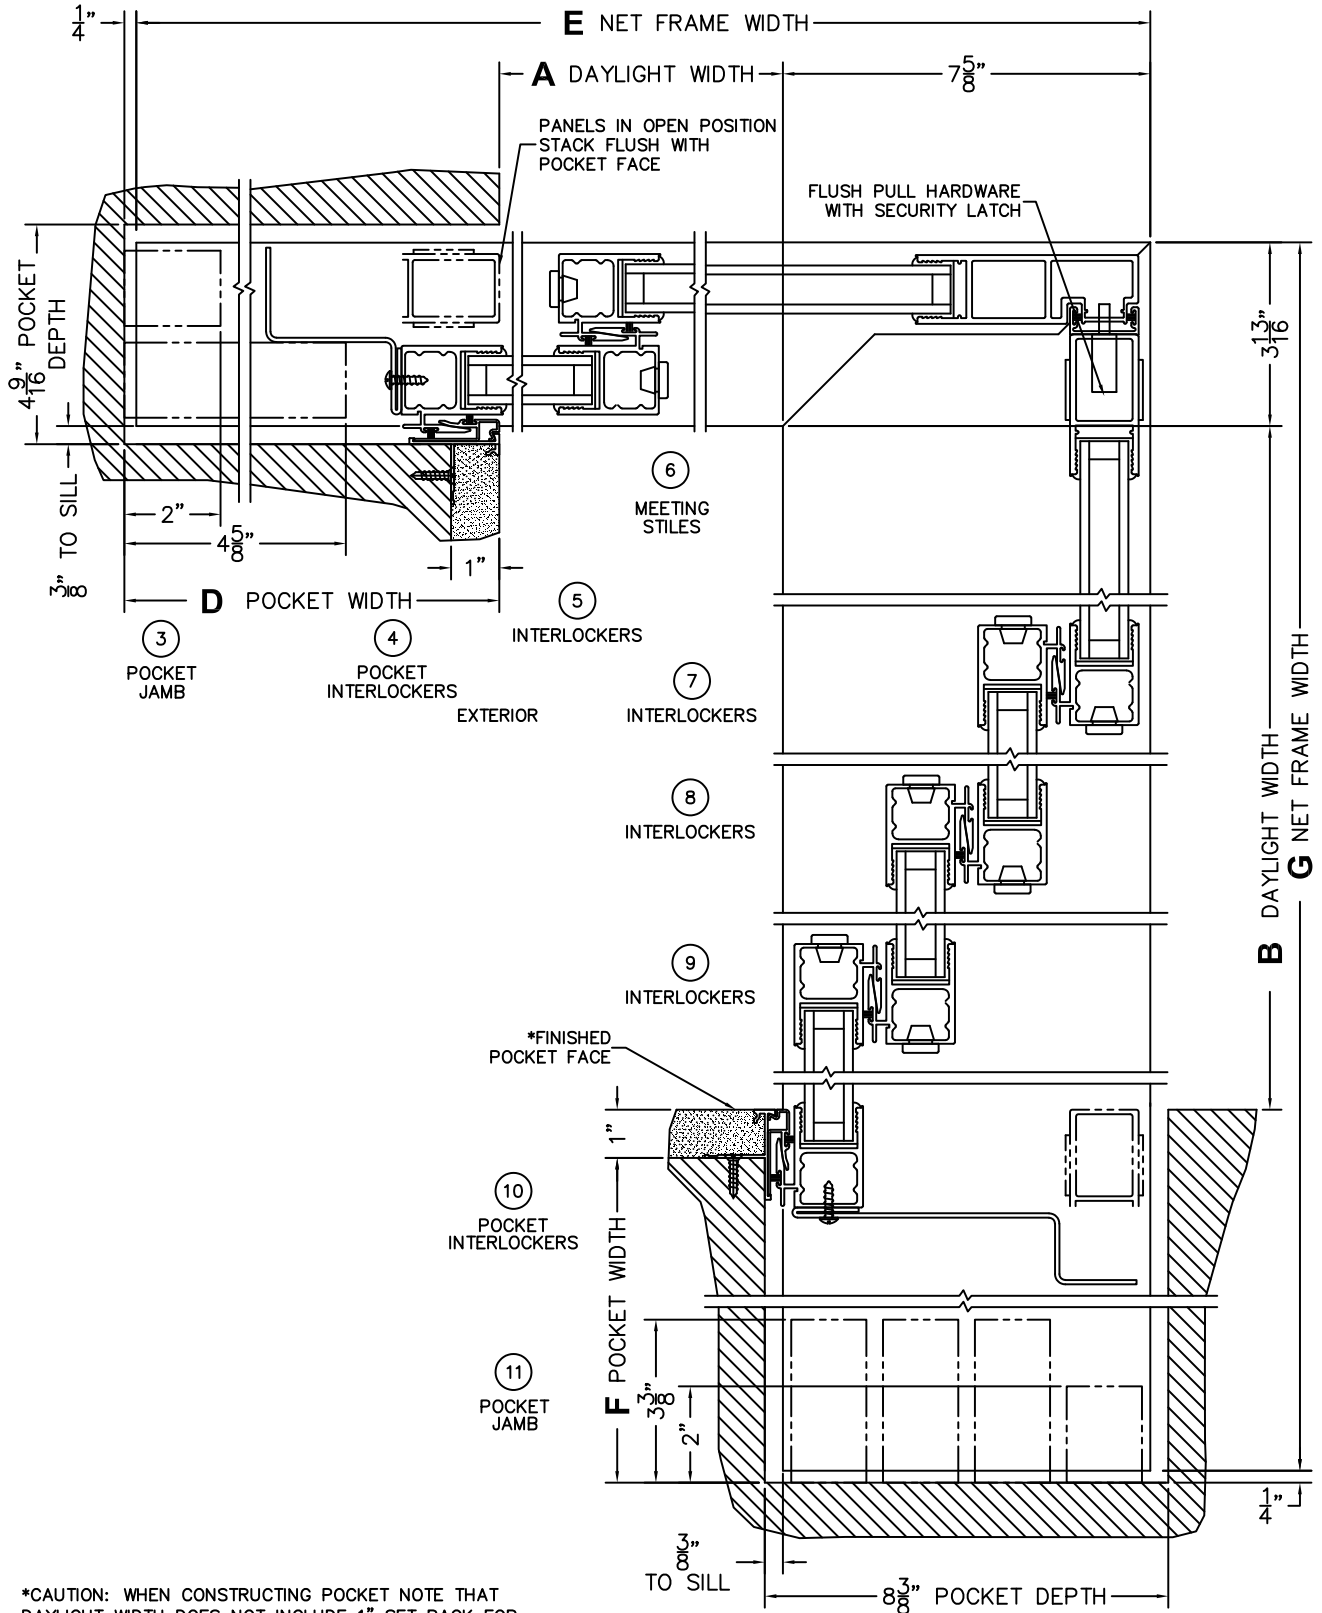

(USE RULER TO SCALE DIMENSIONS IN INCHES)

SCALE: 1/8

*CAUTION: WHEN CONSTRUCTING POCKET NOTE THAT DAYLIGHT WIDTH DOES NOT INCLUDE 1" SET BACK FOR POST INTERLOCKER.