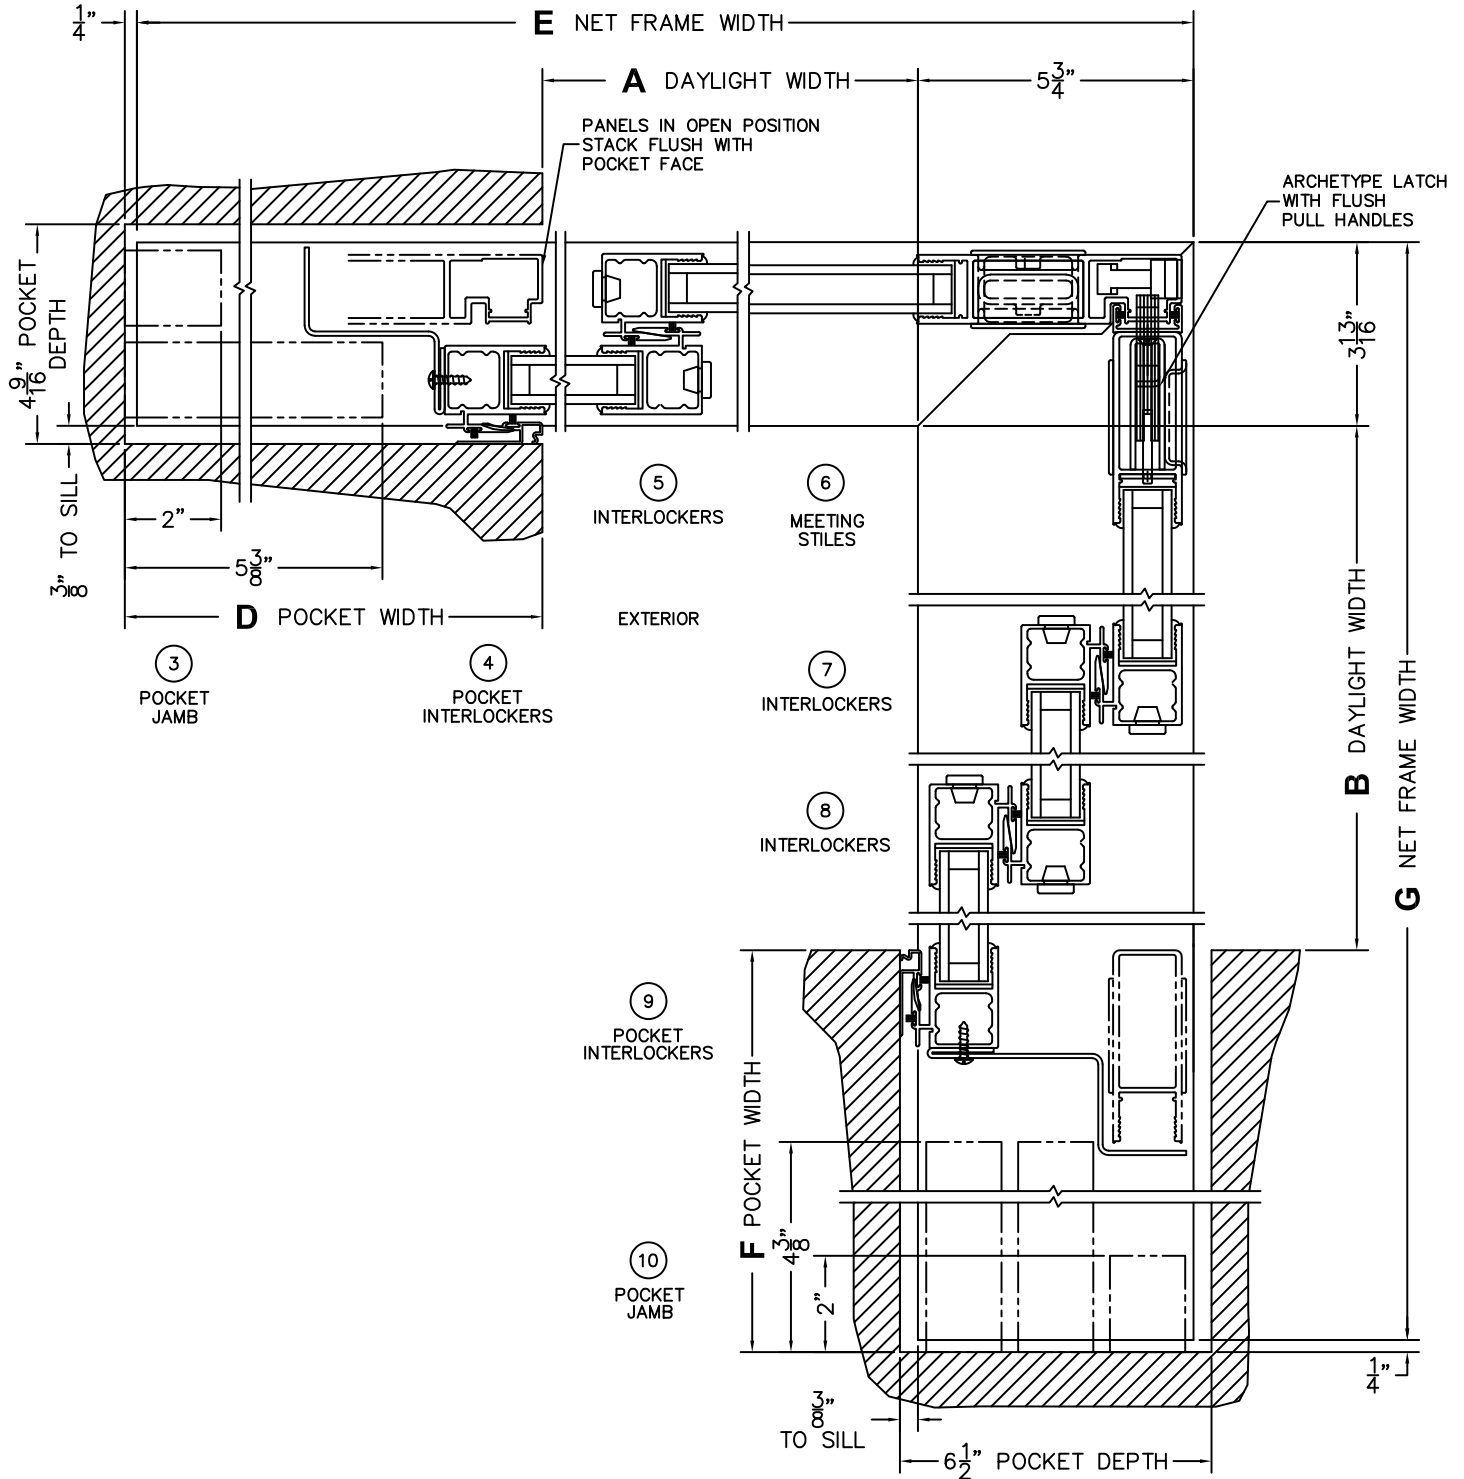

(USE RULER TO SCALE DIMENSIONS IN INCHES)

SCALE: 1/8

*CAUTION: WHEN CONSTRUCTING POCKET NOTE THAT DAYLIGHT WIDTH DOES NOT INCLUDE 1" SET BACK FOR POST INTERLOCKER.