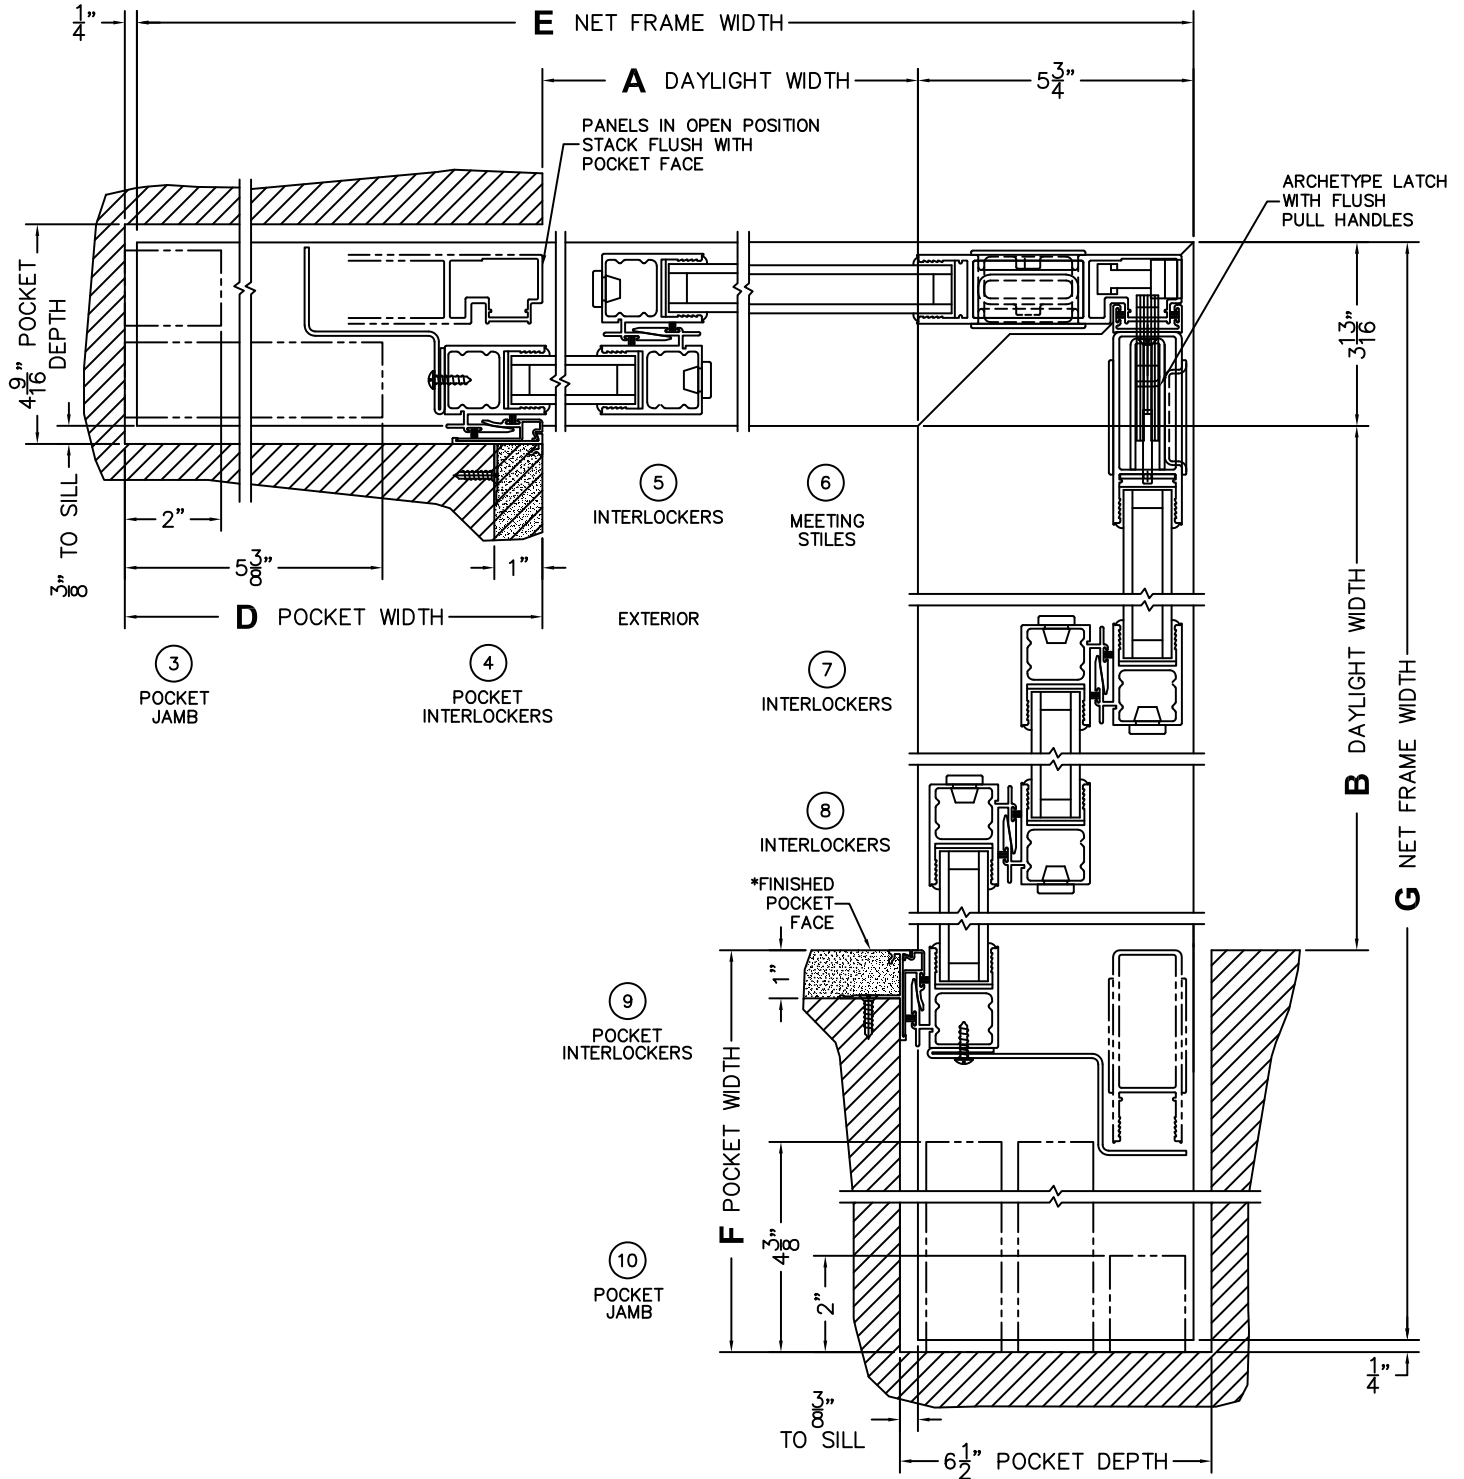

(USE RULER TO SCALE DIMENSIONS IN INCHES)

SCALE: 1/8

\*CAUTION: WHEN CONSTRUCTING POCKET NOTE THAT DAYLIGHT WIDTH DOES NOT INCLUDE 1" SET BACK FOR POST INTERLOCKER.