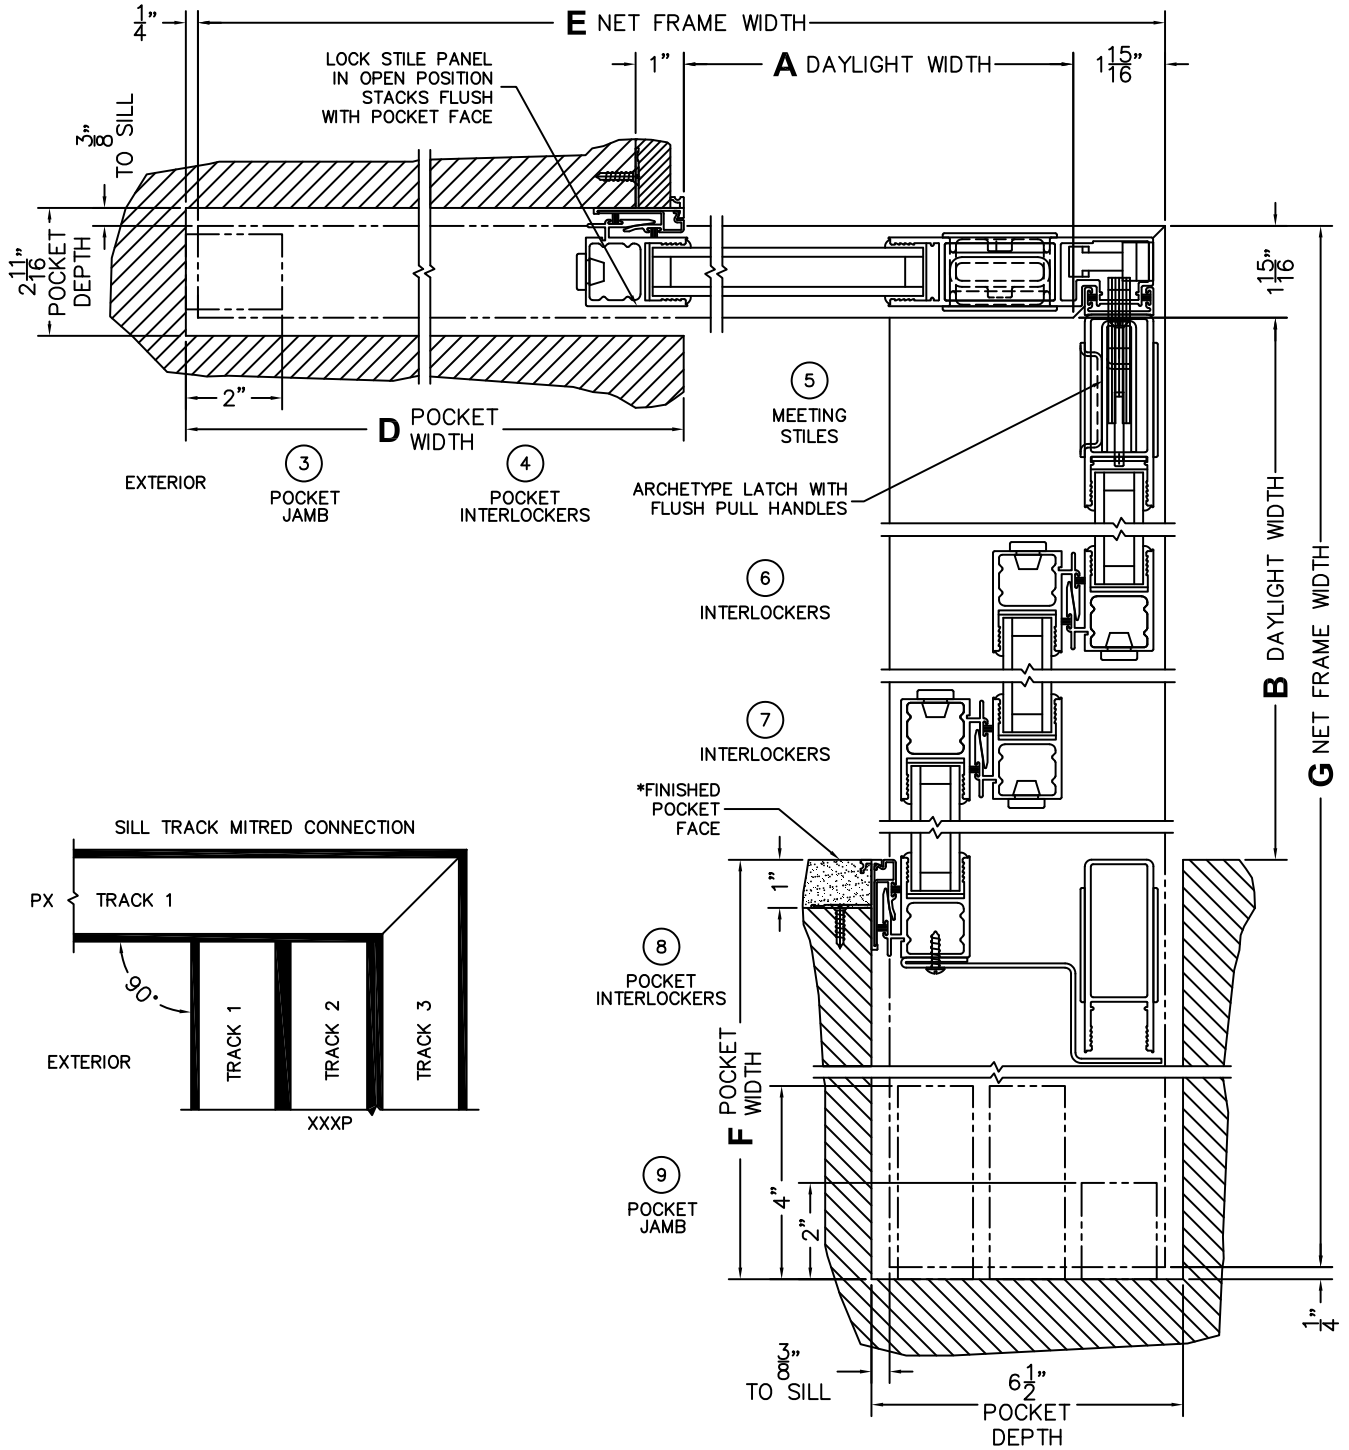

(USE RULER TO SCALE DIMENSIONS IN INCHES)

SCALE: 1/4

*CAUTION: WHEN CONSTRUCTING POCKET NOTE THAT DAYLIGHT WIDTH DOES NOT INCLUDE 1" SET BACK FOR POST INTERLOCKER.