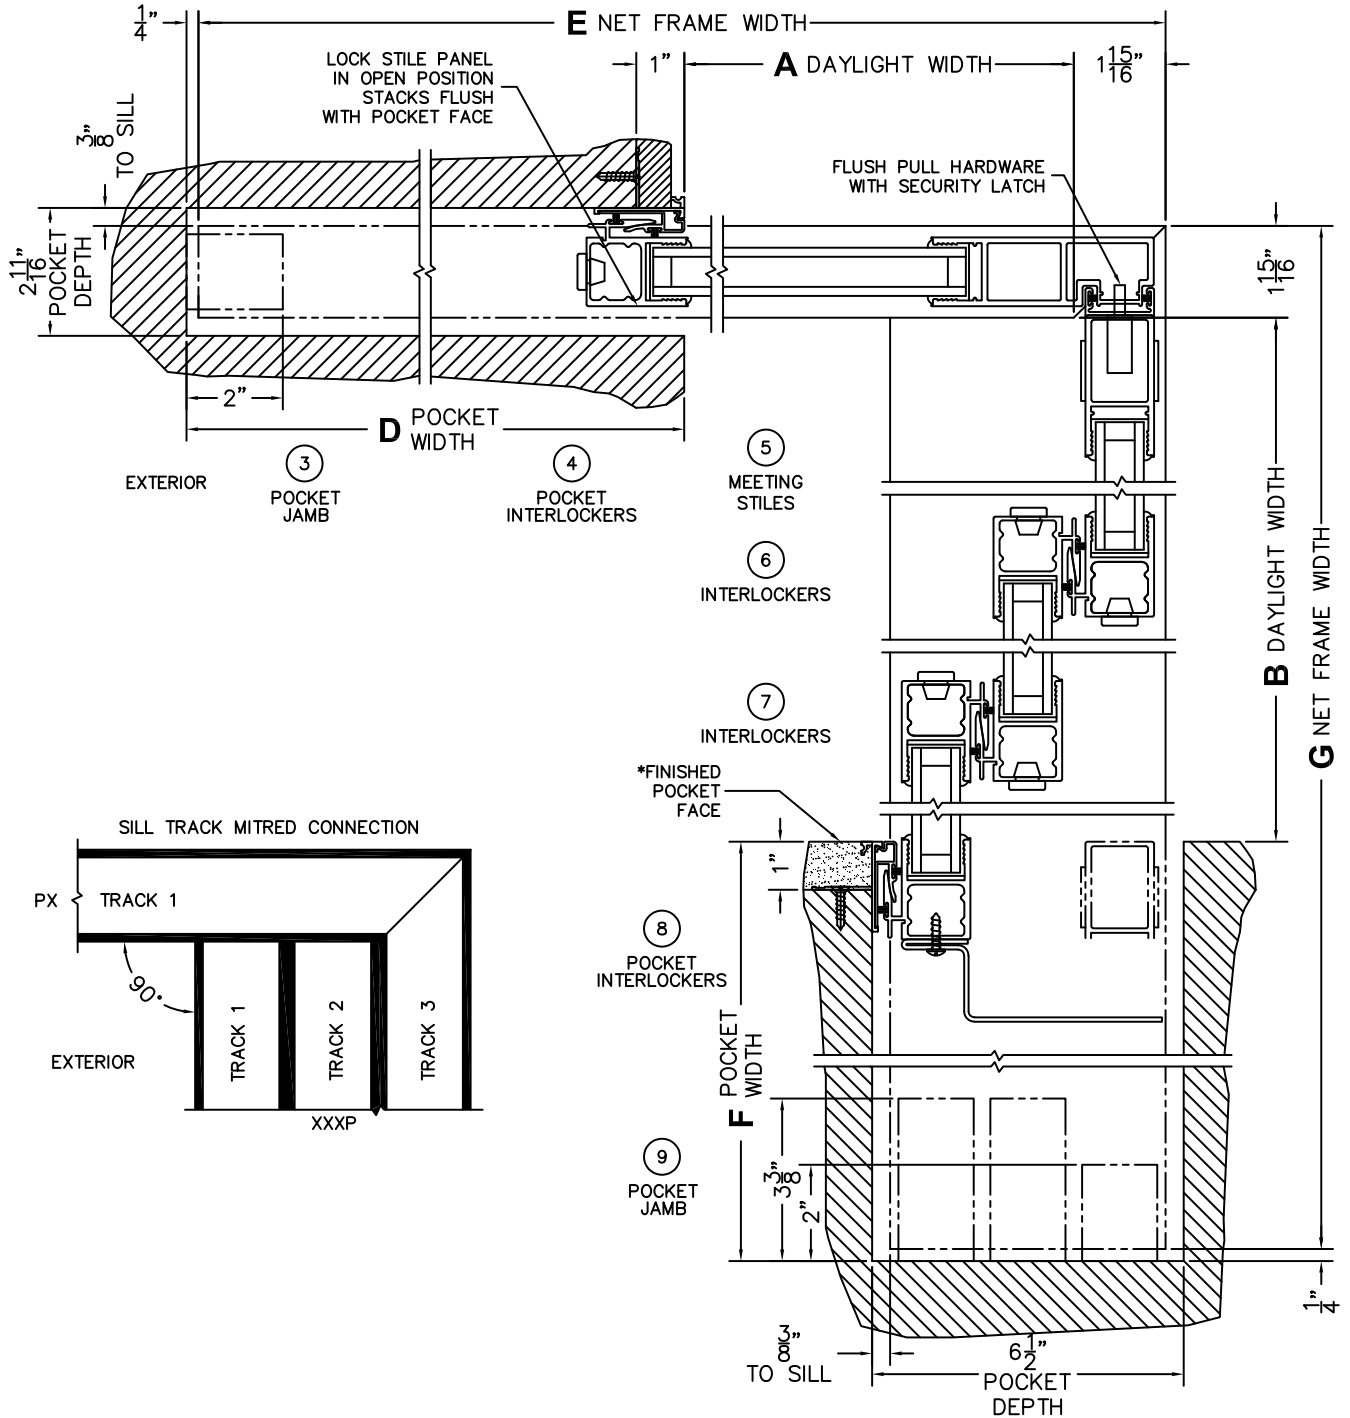

(USE RULER TO SCALE DIMENSIONS IN INCHES)

SCALE: 1/4

\*CAUTION: WHEN CONSTRUCTING POCKET NOTE THAT DAYLIGHT WIDTH DOES NOT INCLUDE 1" SET BACK FOR POST INTERLOCKER.