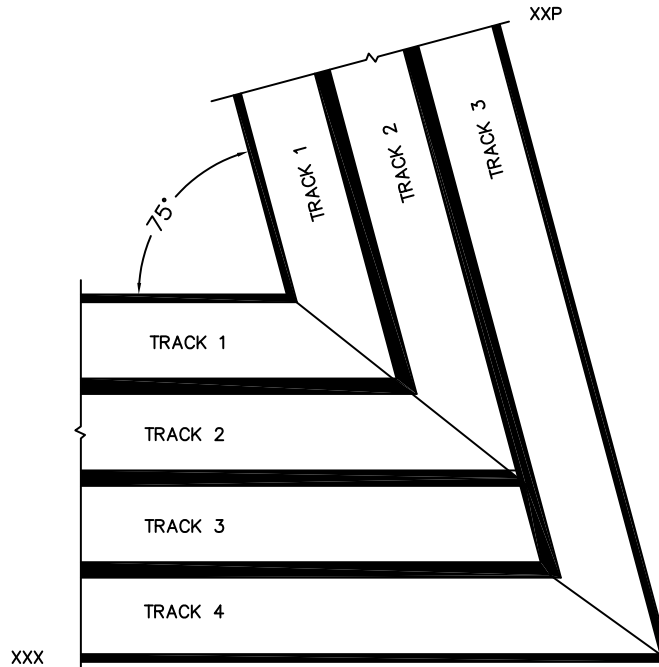

**FLEETWOOD**  
WINDOWS & DOORS  
FleetwoodUSA.com

**NORWOOD 3050**  
75° XXXIXXP STANDARD CONFIG.  
WITH SCREENS

ORDER NO.:

ITEM NO.:

(USE RULER TO SCALE DIMENSIONS IN INCHES)

SCALE: 1/4

SILL TRACK MITRED CONNECTION